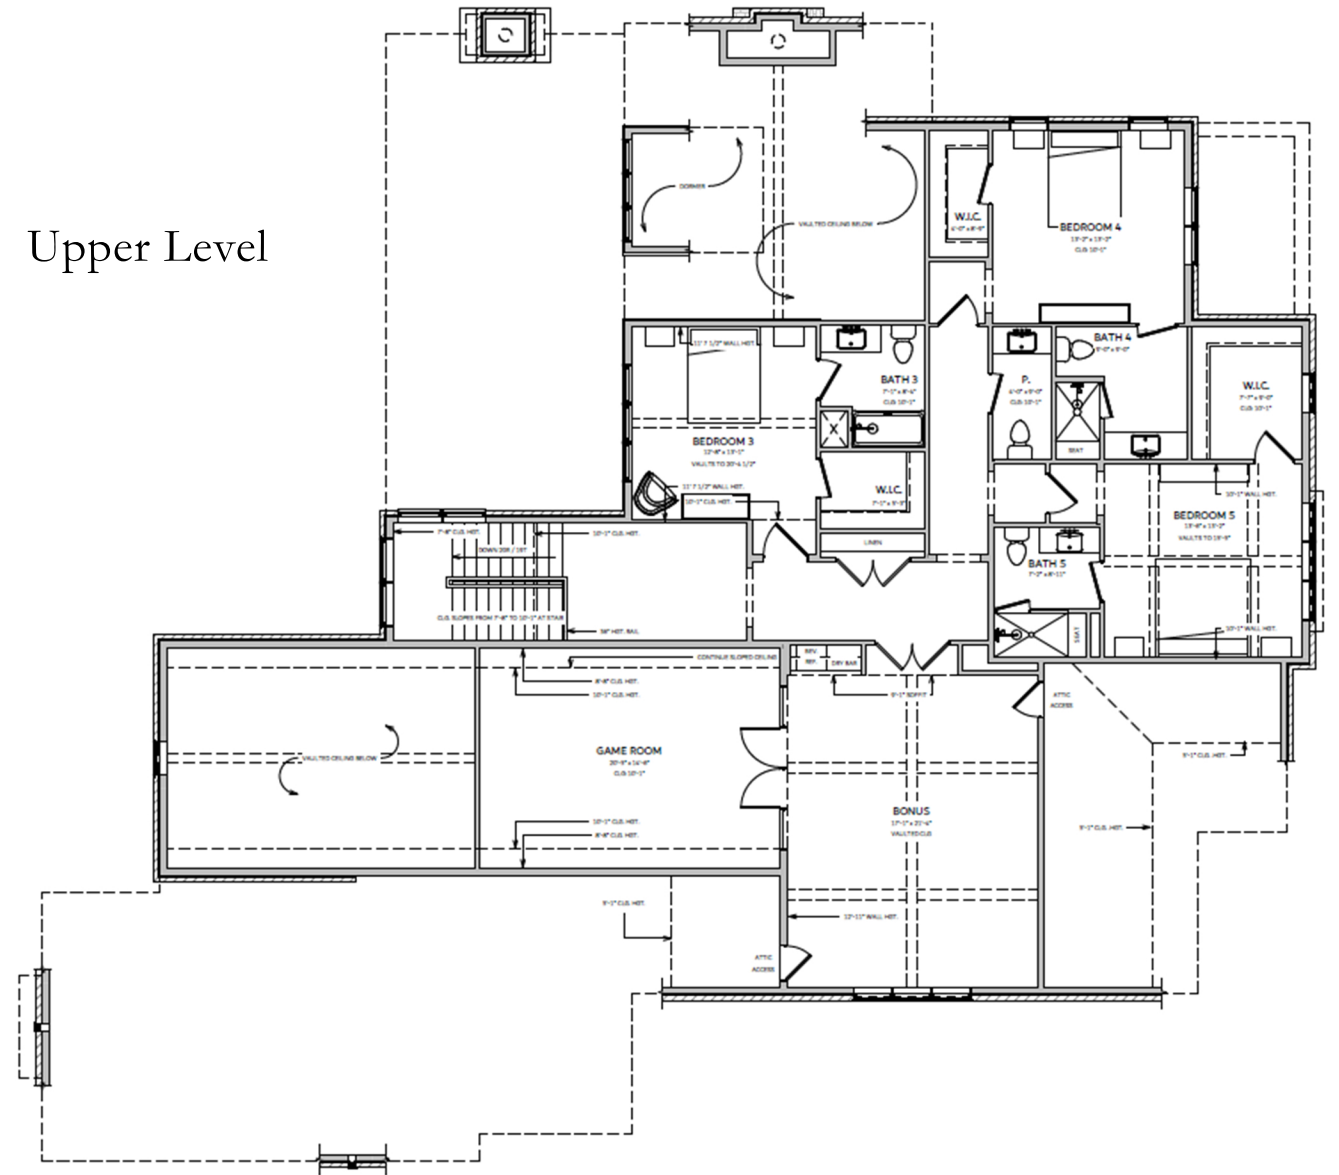

8407 Solstice Drive, College Grove, TN 37046

Main Level

Upper Level

GROVE
Realty

Grove Realty, LLC
615-368-3044
Groveliving.com