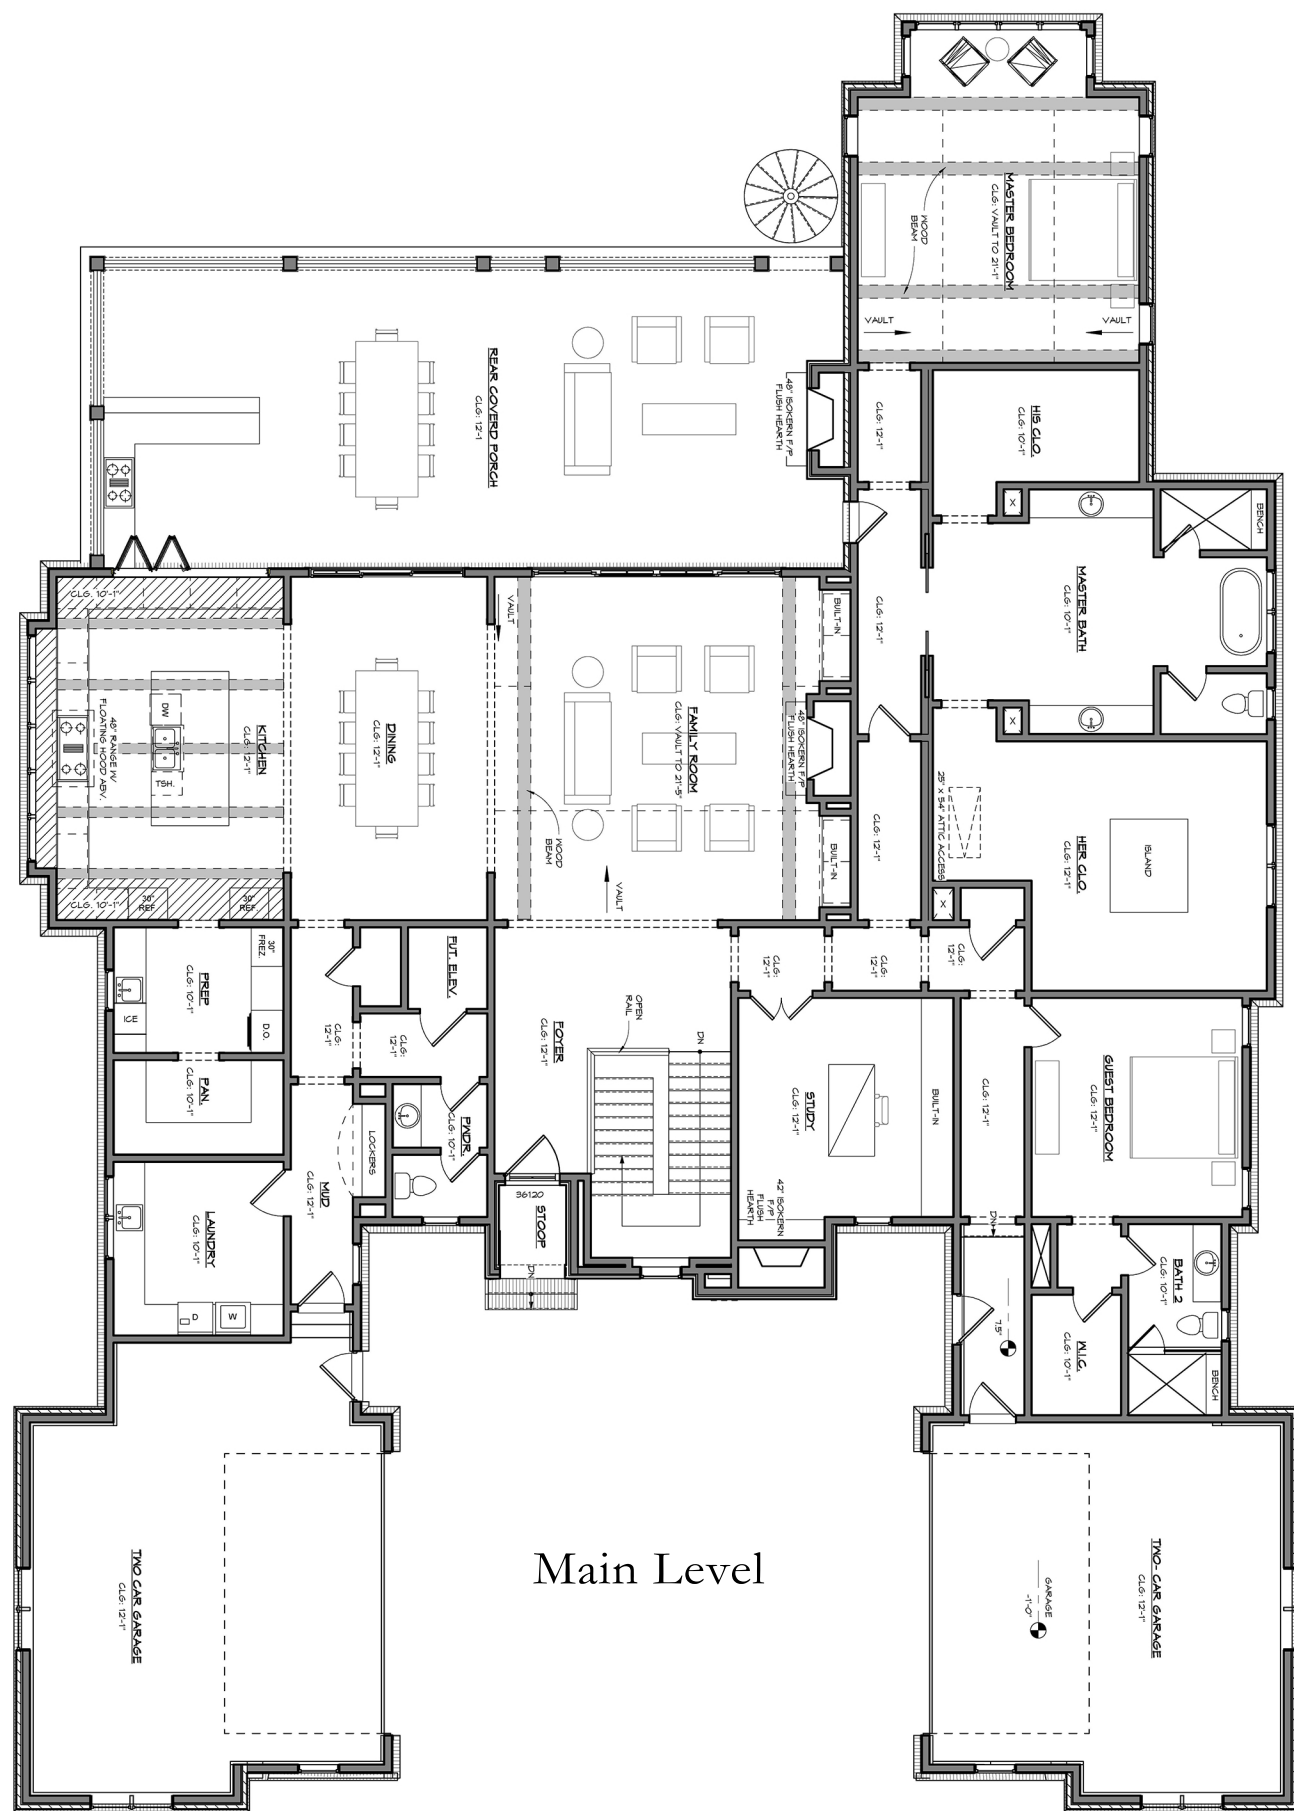

9240 Joiner Creek Road, College Grove, TN 37046

GROVE  
Realty

Grove Realty, LLC  
615-368-3044  
Groveliving.com