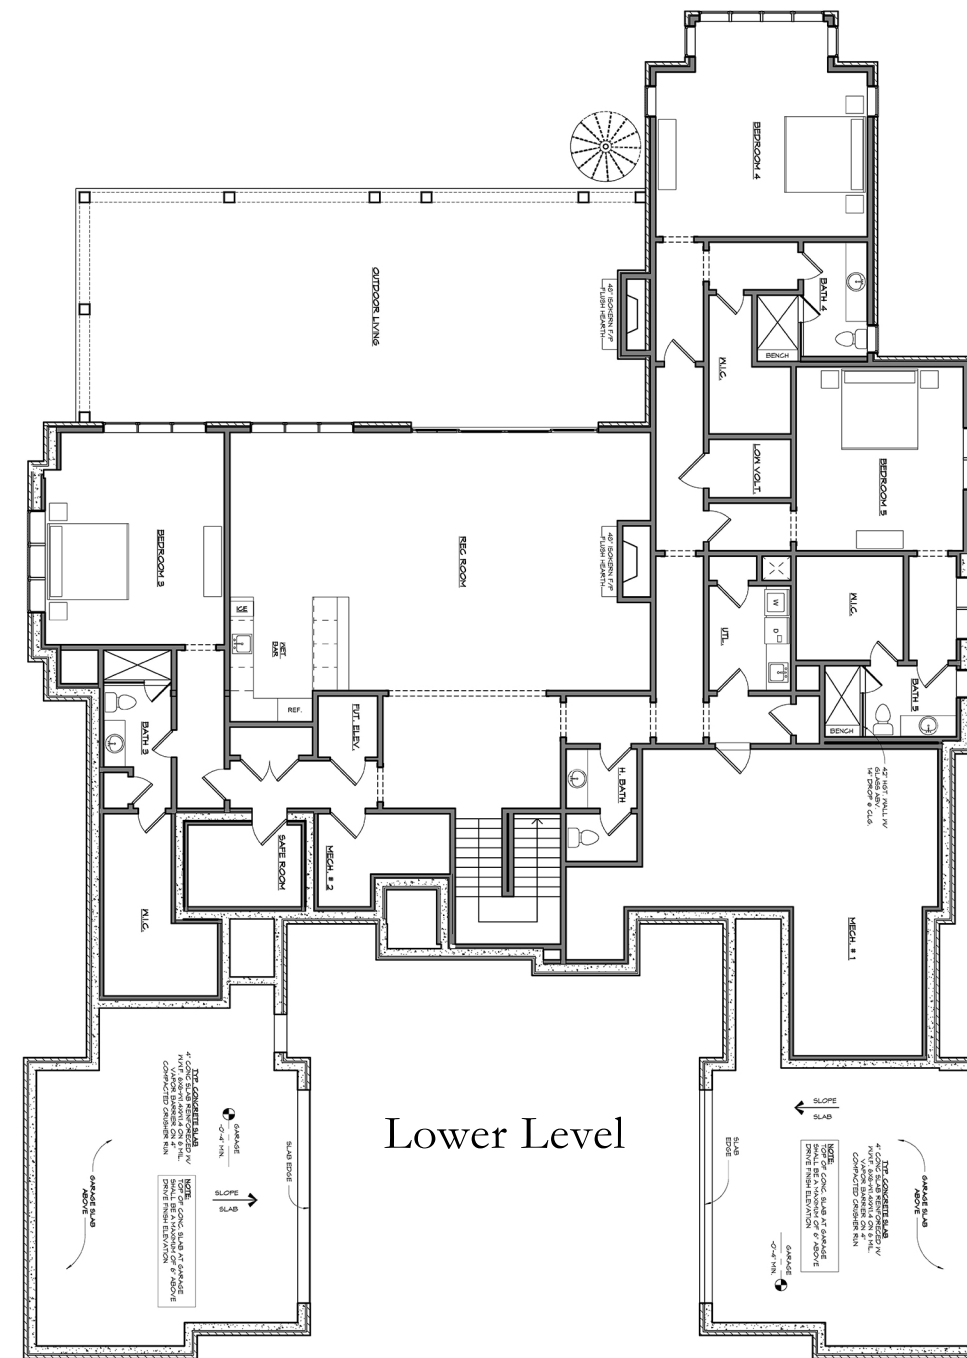

9240 Joiner Creek Road, College Grove, TN 37046

GROVE  
Realty

Grove Realty, LLC  
615-368-3044  
Groveliving.com