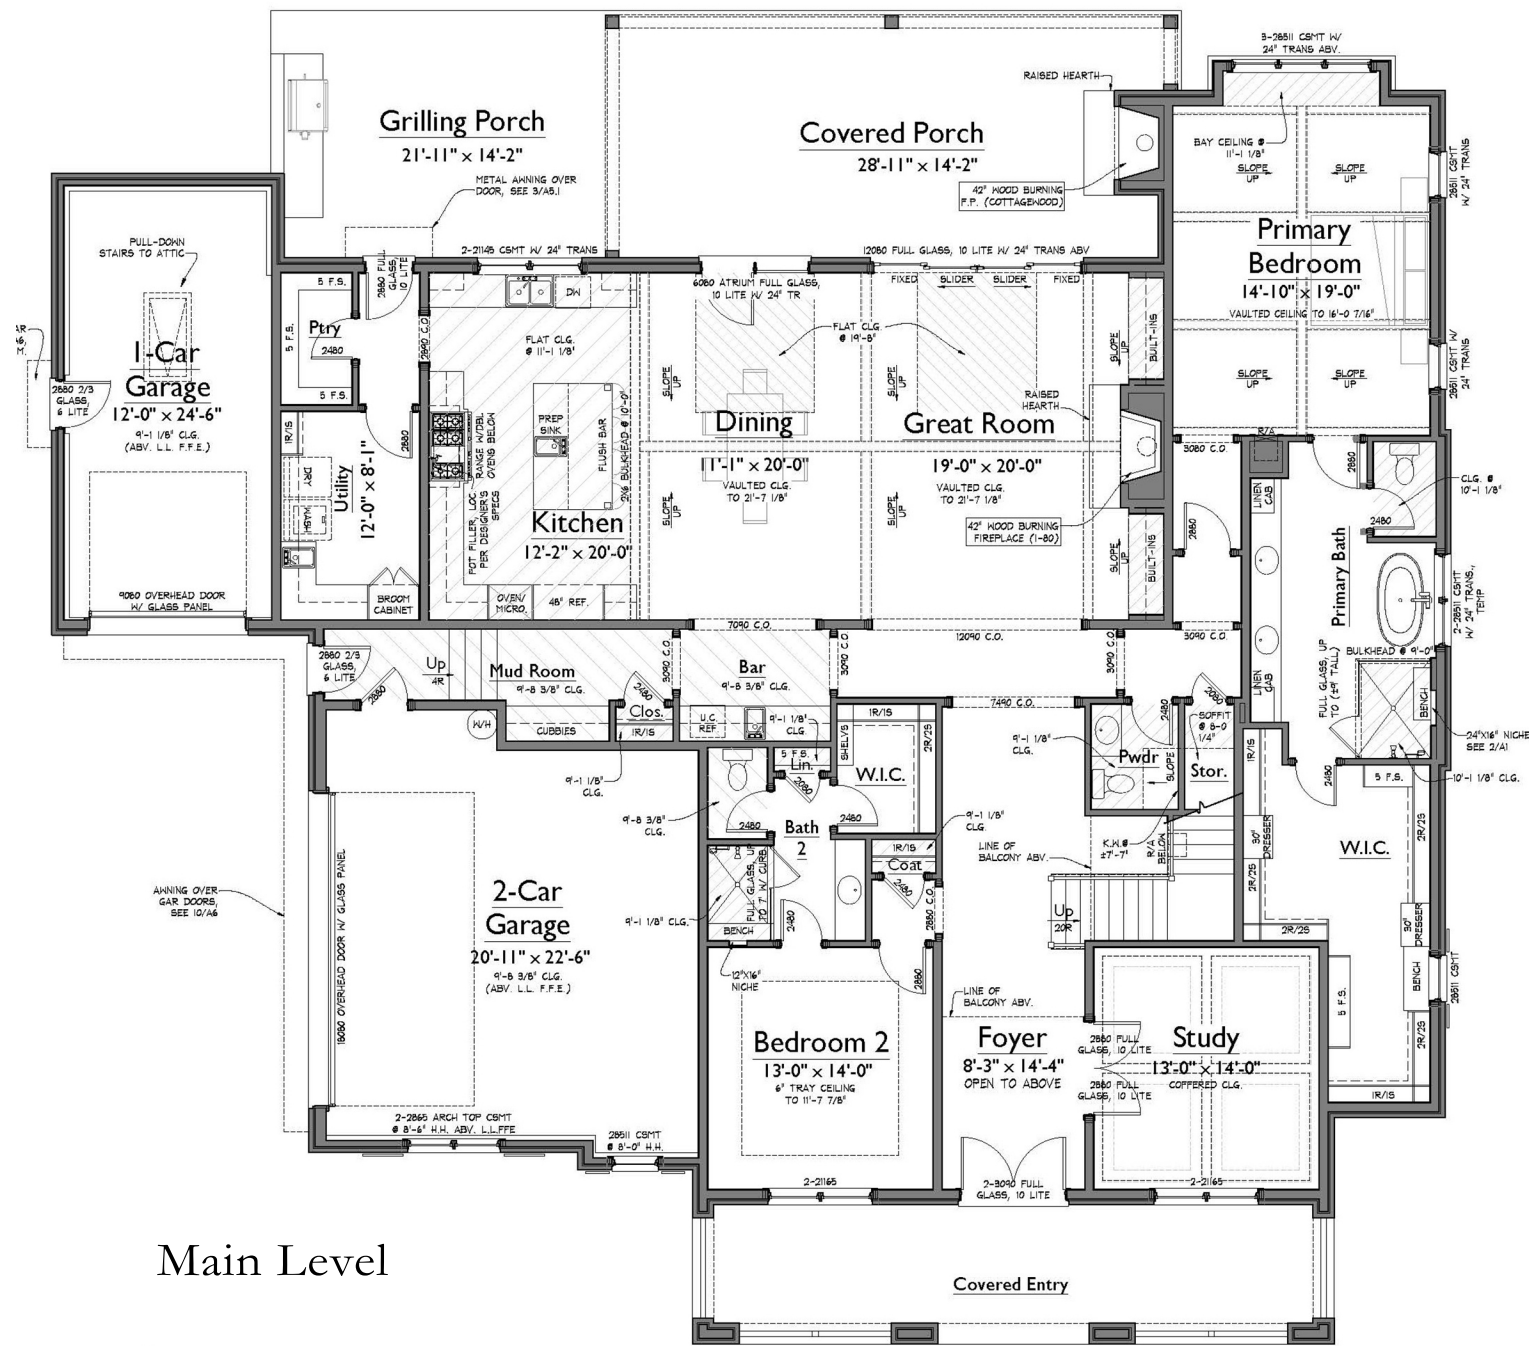

9322 Double Run Court, College Grove, TN 37046

Main Level

Upper Level

LEFT ELEVATION

RIGHT ELEVATION

REAR ELEVATION

• FEATURES •

- Main Level Owner's Retreat • Open Living Great Room/Kitchen/Dining
- 3-Car Garage Space • Dedicated Study and Main Level Guest Suite
- Upper Level Bonus/ Game Room and Three Ensuite Bedrooms
- Large Covered Porch & Grilling Porch