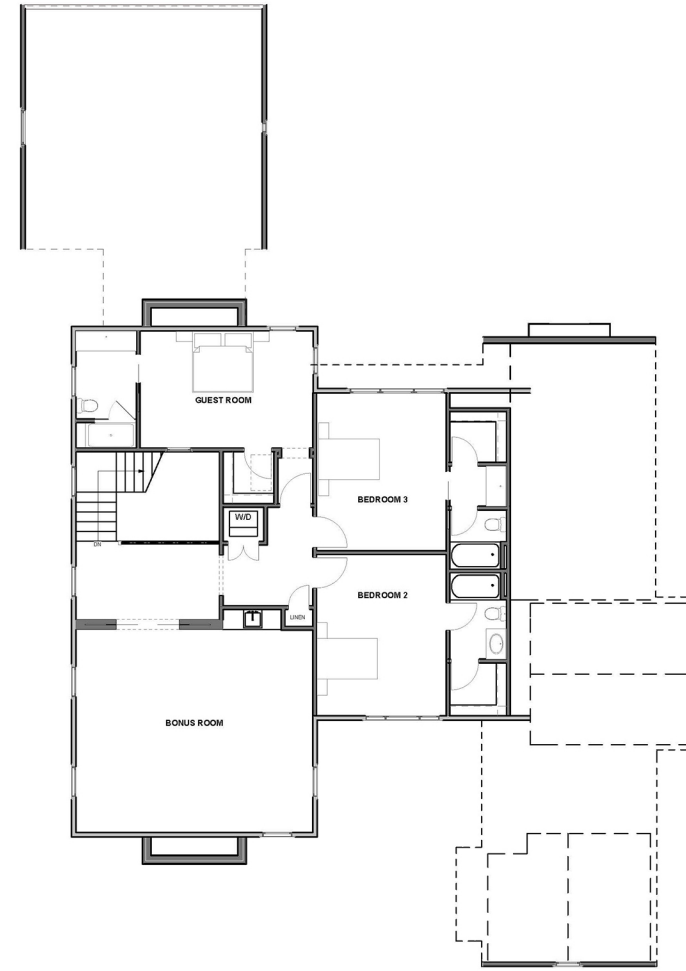

6013 Native Pony Trail
College Grove, TN 37046

•FEATURES•

- Main Level Primary Retreat
- Study with Fireplace
- 3-Car Garage Space
- Upper Level Bonus Room
- Gracious Outdoor Living & Entertaining Spaces
- Extraordinary location with Golf Course Views out back and Horse Pasture Views in front
- Luxury Farmhouse Dream