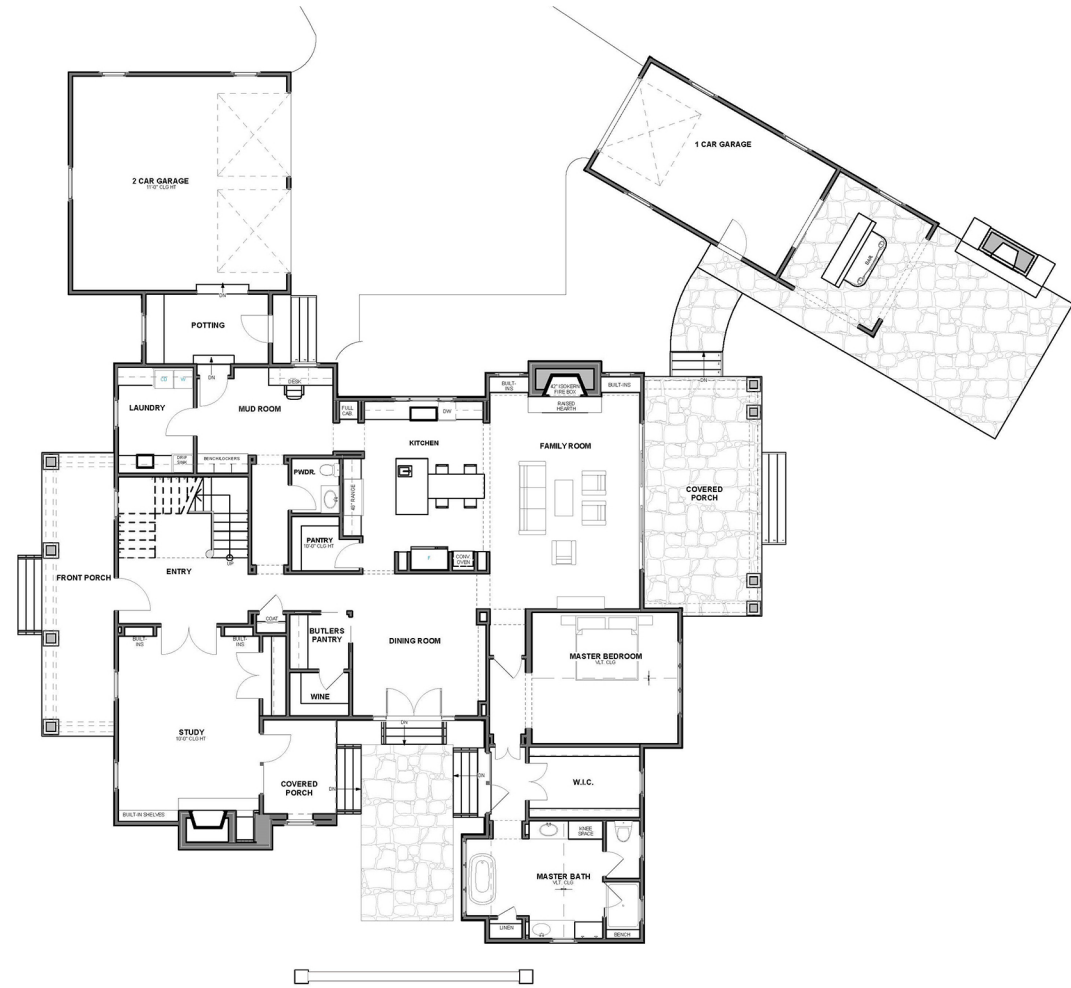

6013 Native Pony Trail
College Grove, TN 37046

•FEATURES•

- Main Level Primary Retreat
- Study with Fireplace
- 3-Car Garage Space
- Upper Level Bonus Room
- Gracious Outdoor Living & Entertaining Spaces
- Extraordinary location with Golf Course Views out back and Horse Pasture Views in front
- Luxury Farmhouse Dream

GROVE
Realty

Grove Realty, LLC
615-368-3044
Groveliving.com