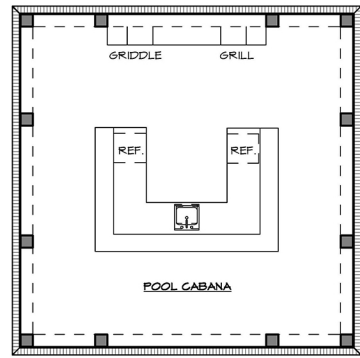

8388 Solstice Drive, College Grove, TN 37046

Main Level

Upper Level

•FEATURES•

Main Level Owner's Retreat • Open Family Room/Kitchen/Dining
3-Car Garage Space • Main Level Guest Suite
Upper Level Bonus, Study and Three Ensuite Bedrooms
Backyard Pool with Pavilion and Large Covered Porch