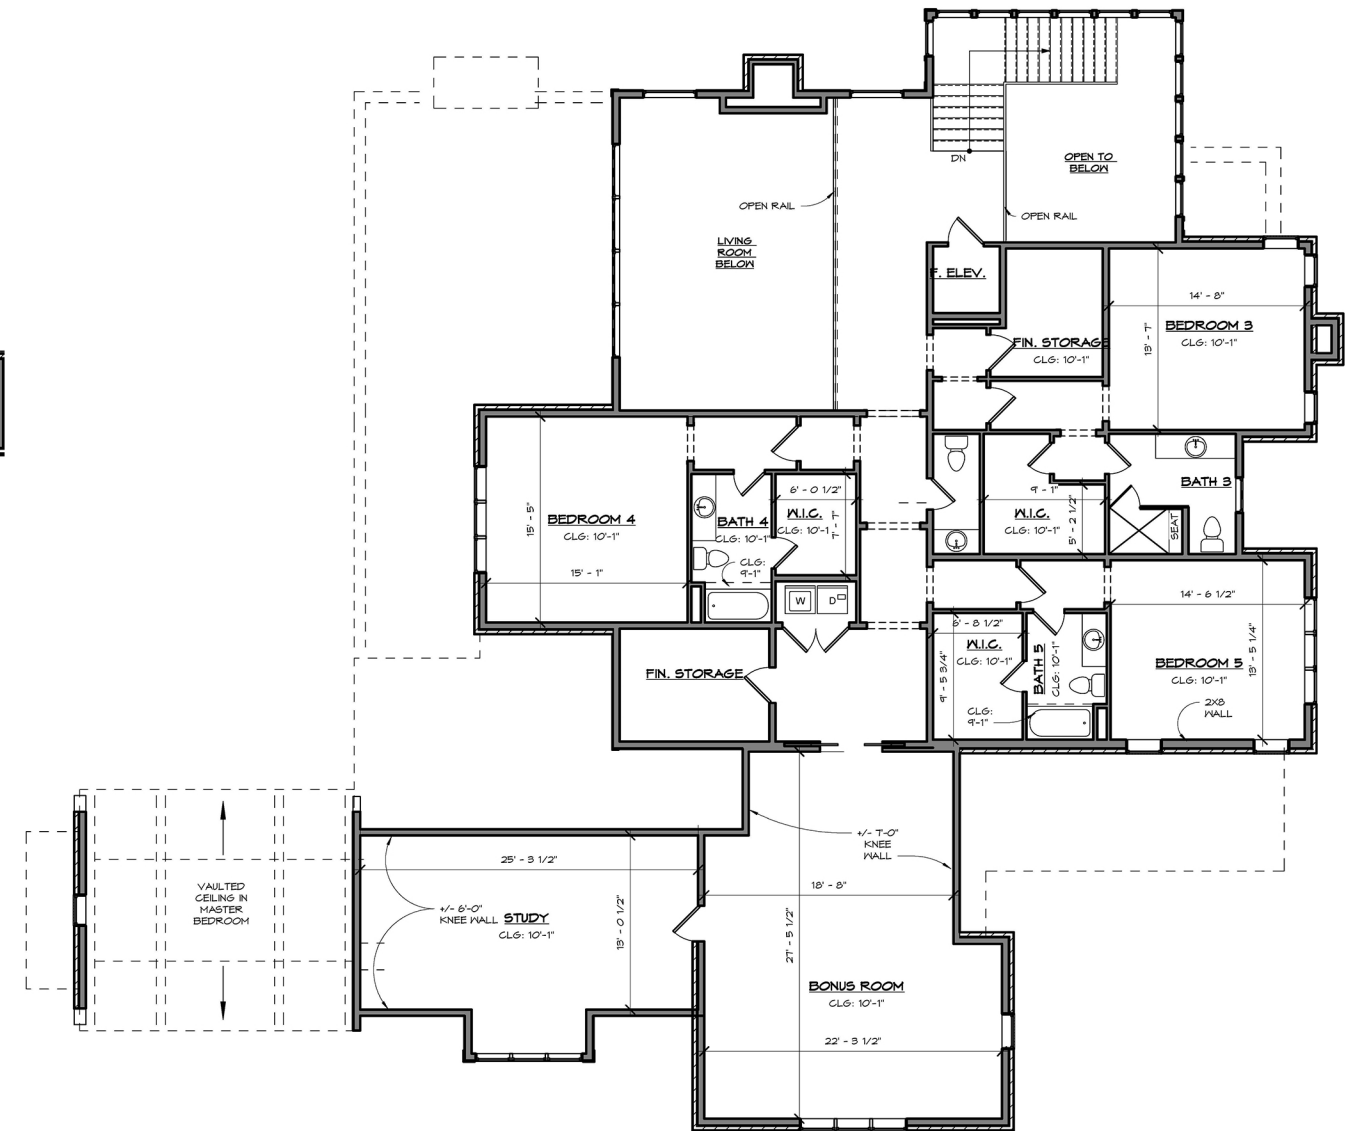

8388 Solstice Drive, College Grove, TN 37046

Main Level

Upper Level

•FEATURES•

Main Level Owner's Retreat • Open Family Room/Kitchen/Dining
3-Car Garage Space • Main Level Guest Suite
Upper Level Bonus, Study and Three Ensuite Bedrooms
Backyard Pool with Pavilion and Large Covered Porch