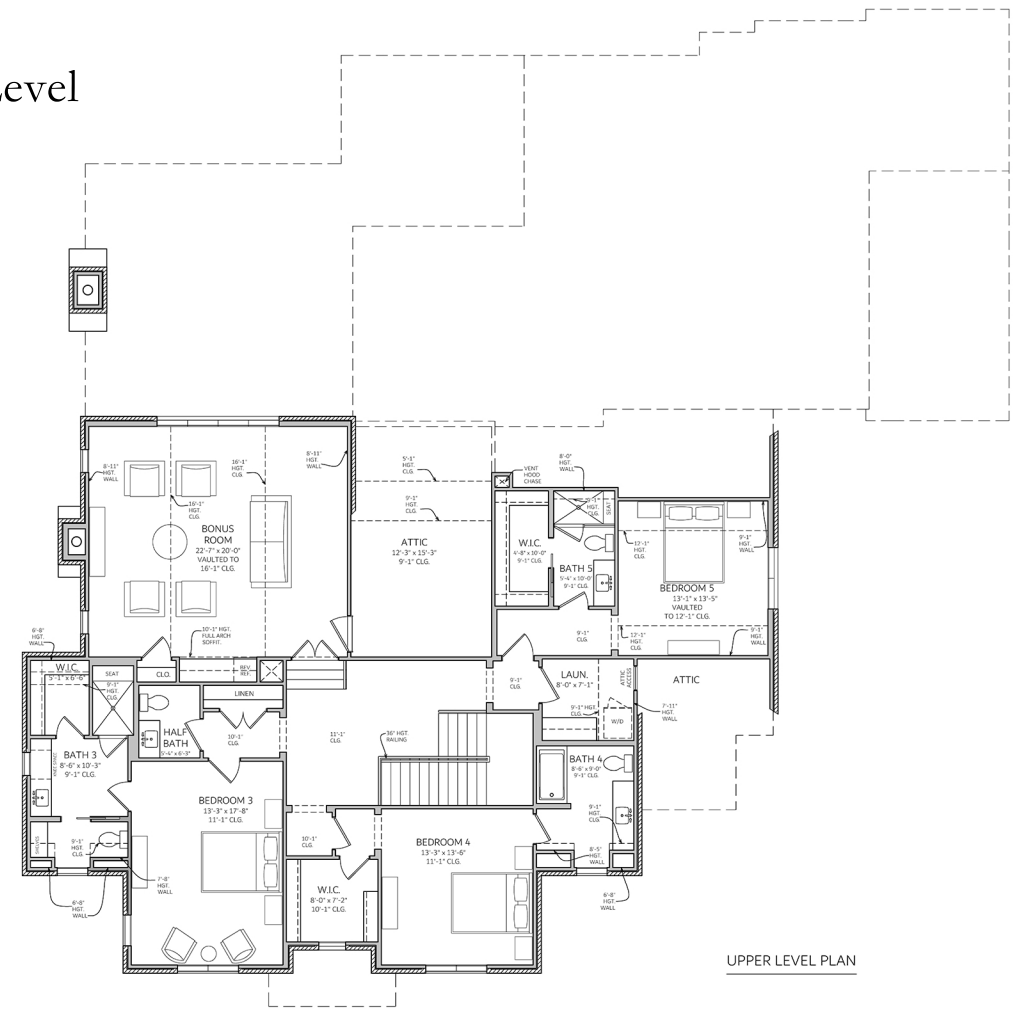

8852 Edgecomb Drive, College Grove, TN 37046

Main Level

Upper Level

UPPER LEVEL PLAN

• FEATURES •

- Main Level Owner's Retreat • Open Living Great Room/Kitchen/Dining
- 3-Car Garage Space • Dedicated Study and Main Level Guest Suite
- Upper Level Bonus and Three Ensuite Bedrooms
- Large Covered Outdoor Living & Dining Porches