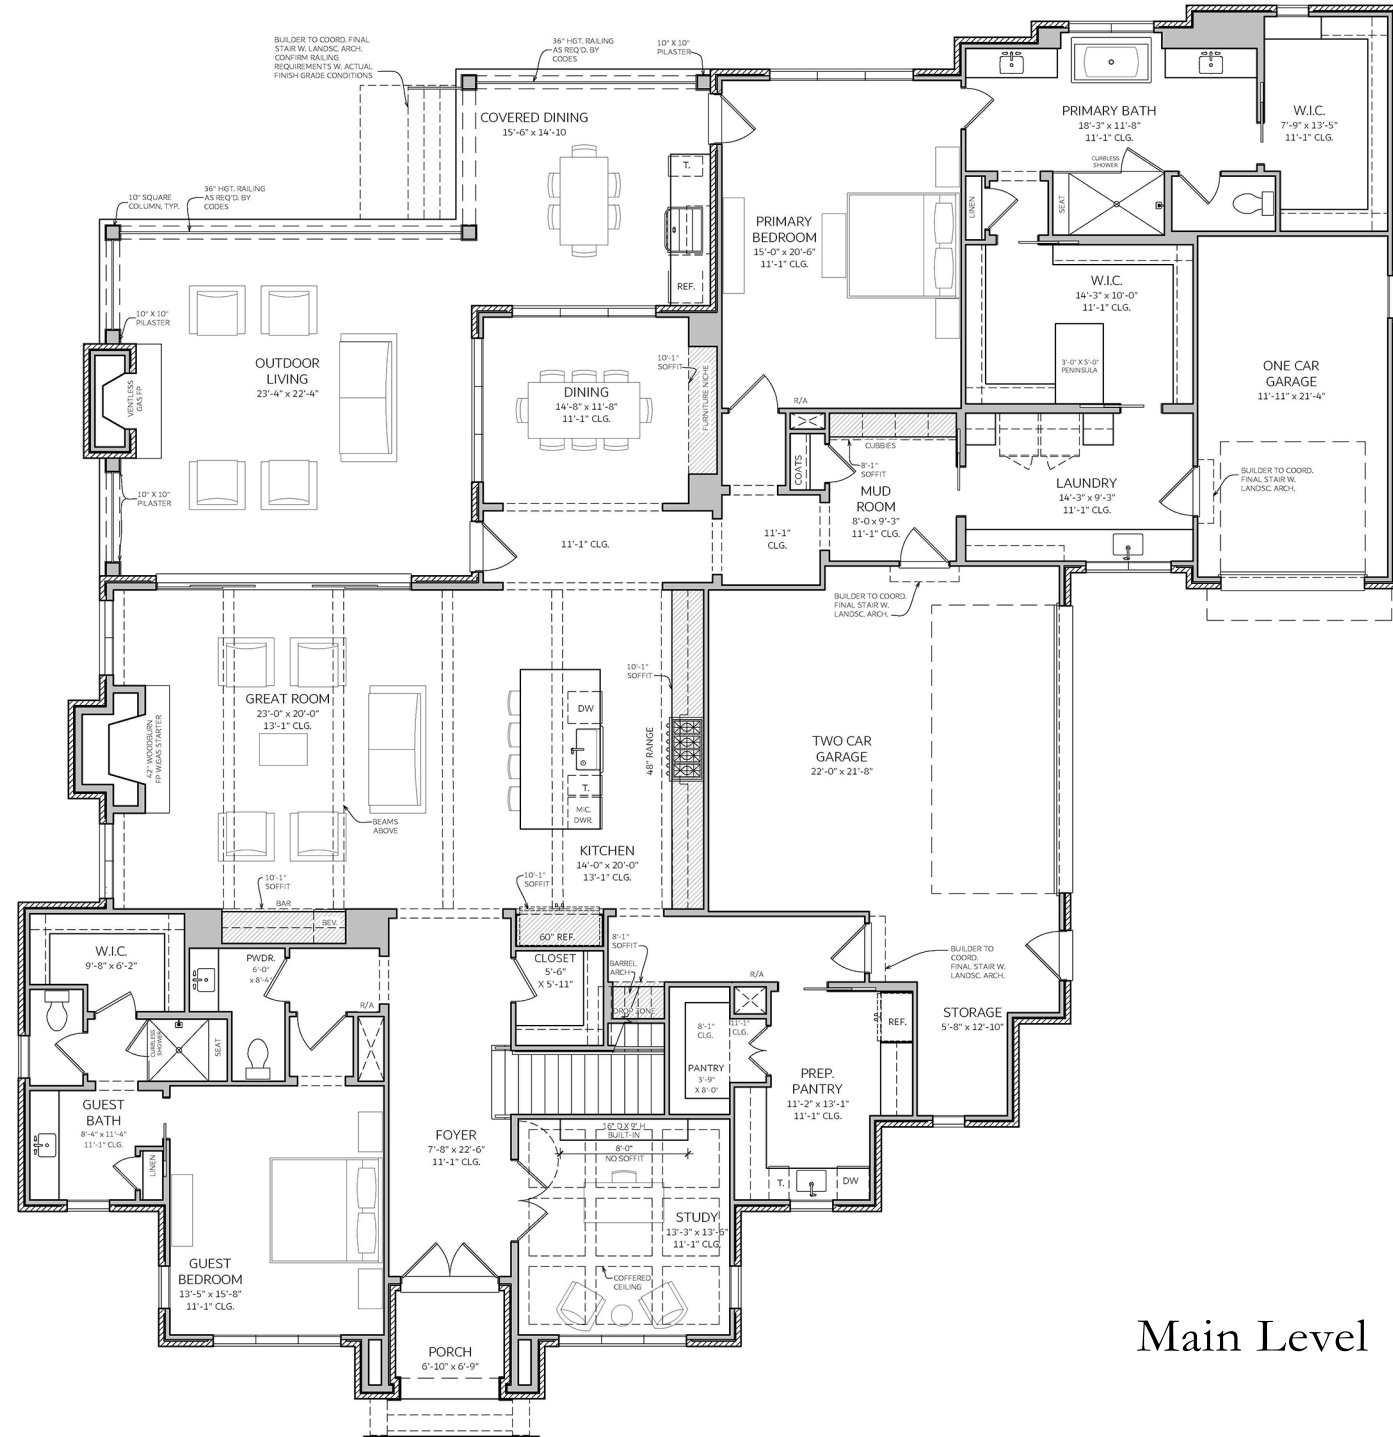

8852 Edgecomb Drive, College Grove, TN 37046

Main Level

Upper Level

UPPER LEVEL PLAN

• FEATURES •

- Main Level Owner's Retreat • Open Living Great Room/Kitchen/Dining
- 3-Car Garage Space • Dedicated Study and Main Level Guest Suite
- Upper Level Bonus and Three Ensuite Bedrooms
- Large Covered Outdoor Living & Dining Porches