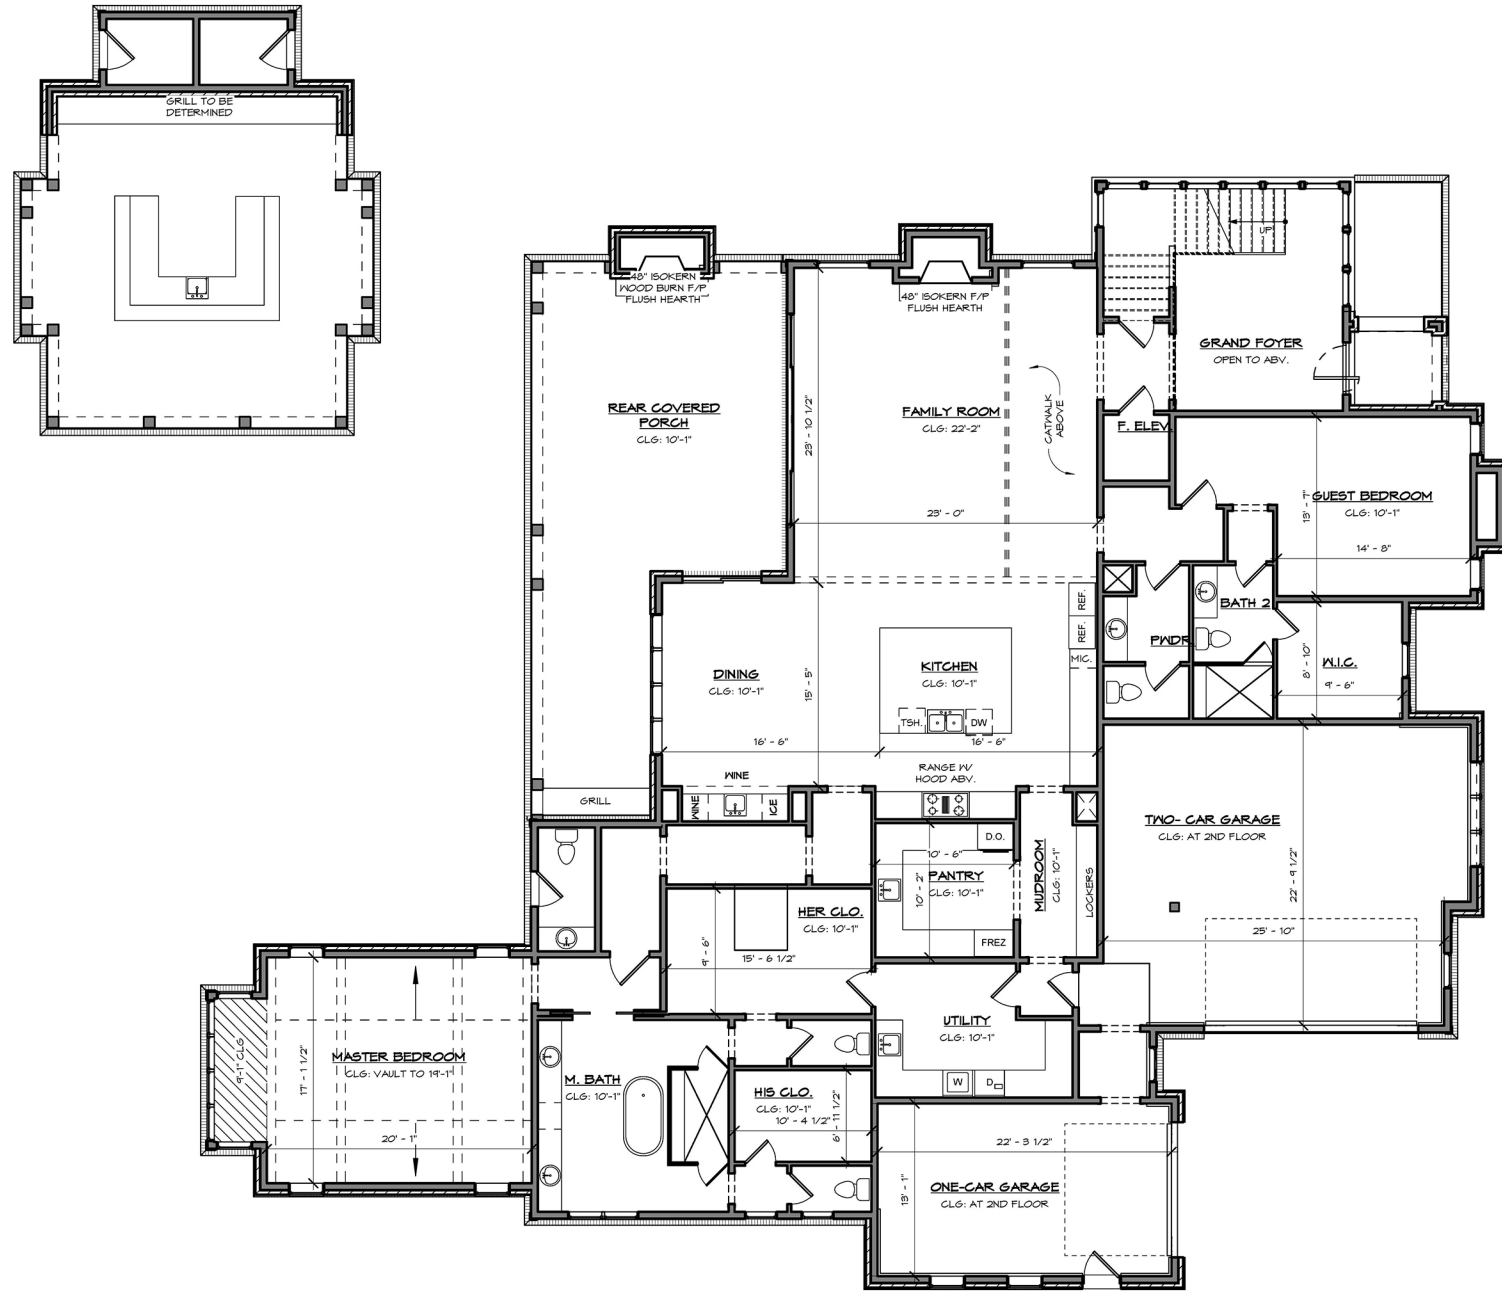

8388 Solstice Drive, College Grove, TN 37046

Main Level

Upper Level

•FEATURES•

- Main Level Owner's Retreat • Open Family Room/Kitchen/Dining
- 3-Car Garage Space • Main Level Guest Suite
- Upper Level Bonus, Study and Three Ensuite Bedrooms
- Backyard Pool with Pavilion and Large Covered Porch