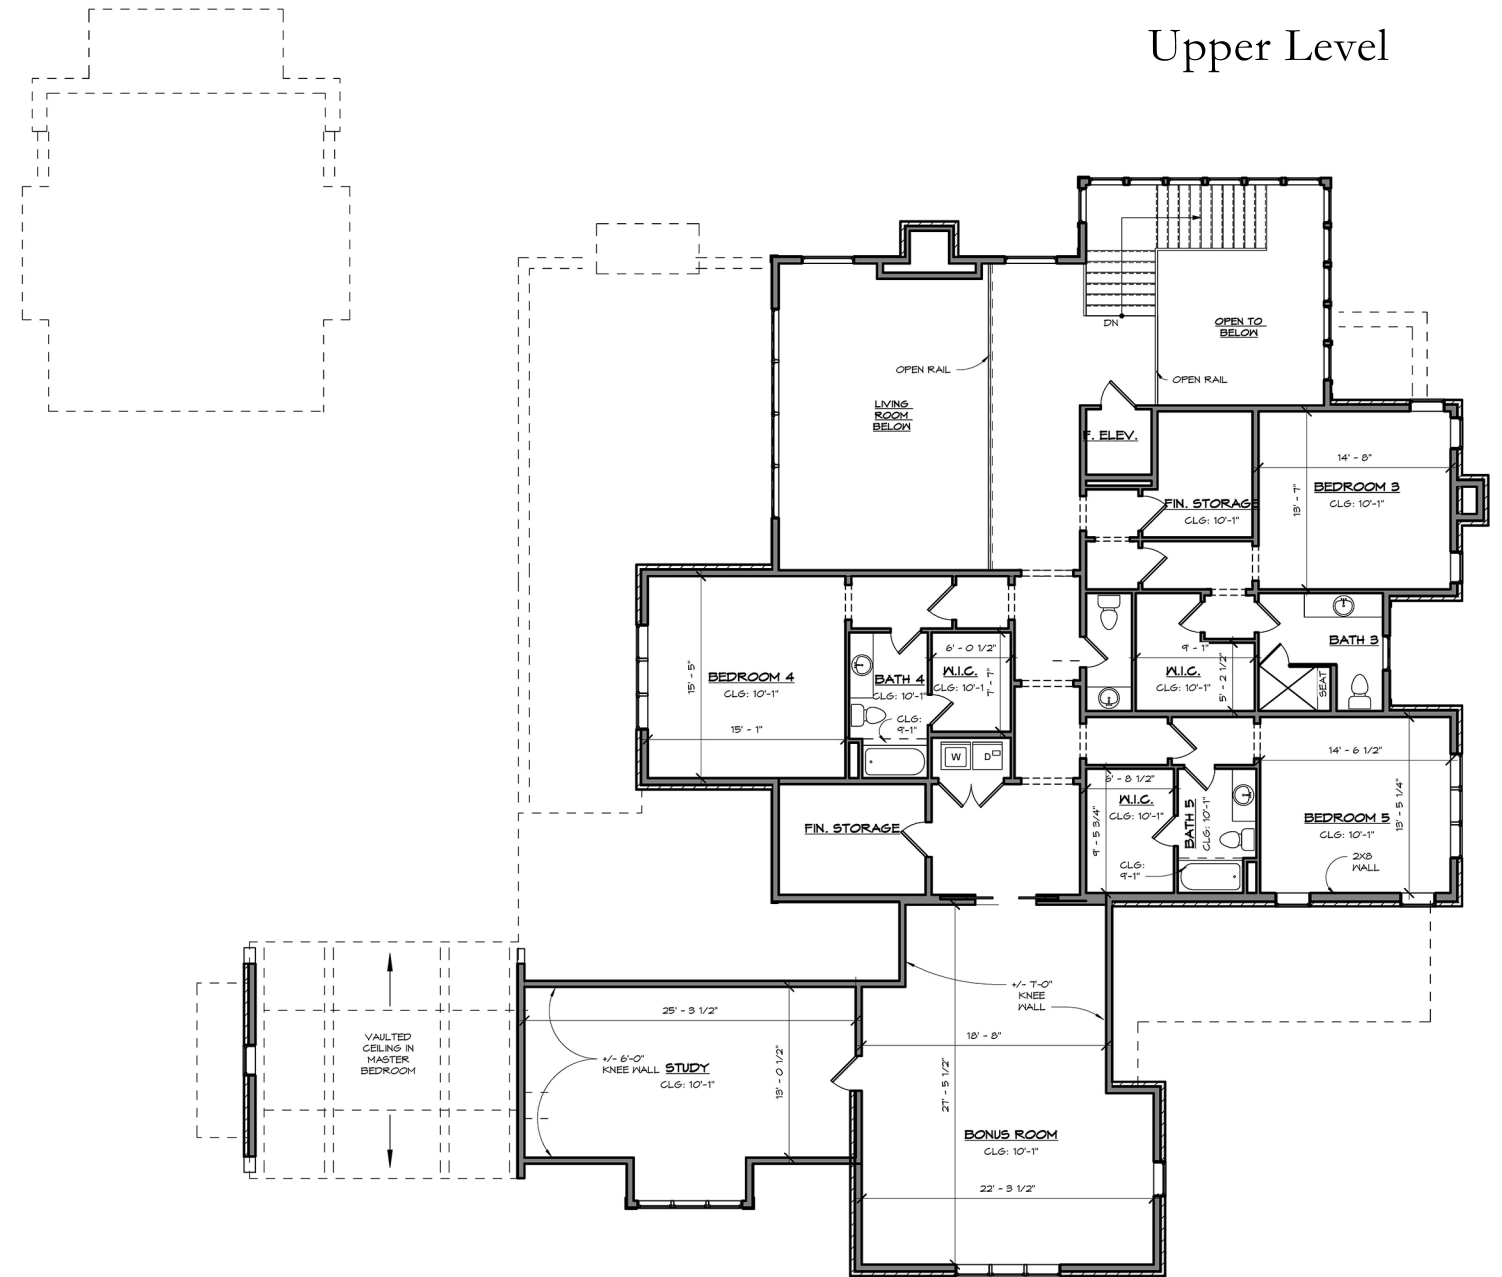

8388 Solstice Drive, College Grove, TN 37046

Main Level

Upper Level

•FEATURES•

- Main Level Owner's Retreat • Open Family Room/Kitchen/Dining
- 3-Car Garage Space • Main Level Guest Suite
- Upper Level Bonus, Study and Three Ensuite Bedrooms
- Backyard Pool with Pavilion and Large Covered Porch