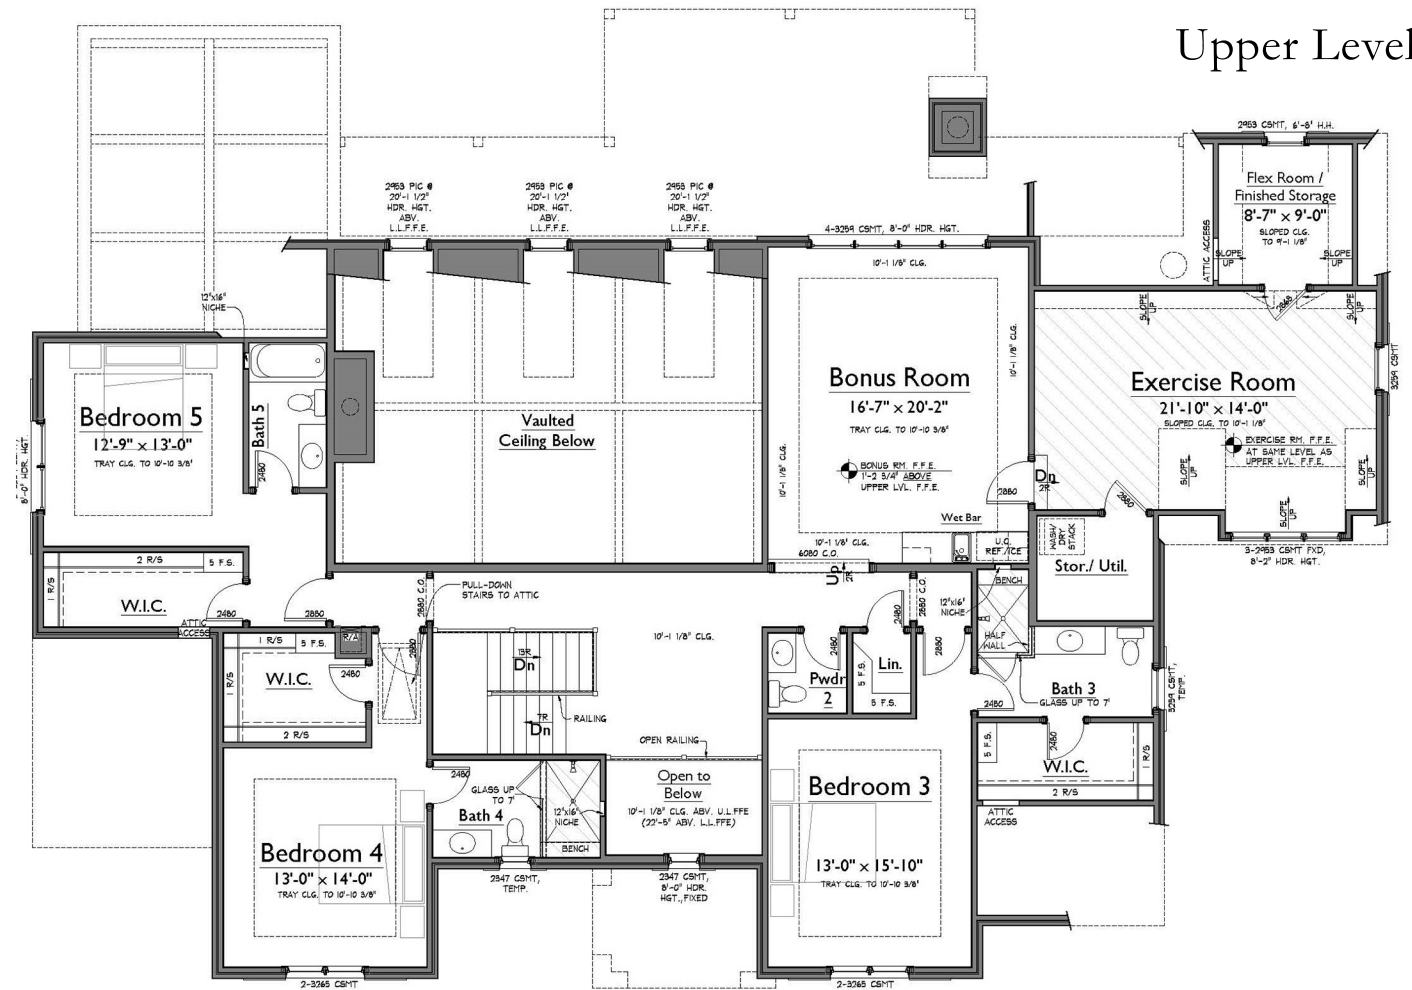

9331 Double Run Court, College Grove, TN 37046

Main Level

Upper Level

•FEATURES•

- 10' Main Level Ceilings • Premium Stainless Steel Wolf Appliance Package
- Vaulted Great Room with Wood Burning Fireplace
- 3-Car Oversized Garage Space • Main Level Study/Guest Suite
- Upper Level Bonus/Exercise Room & Three Ensuite Bedrooms
- Large Covered Porch with Fireplace & Grilling Porch off Living