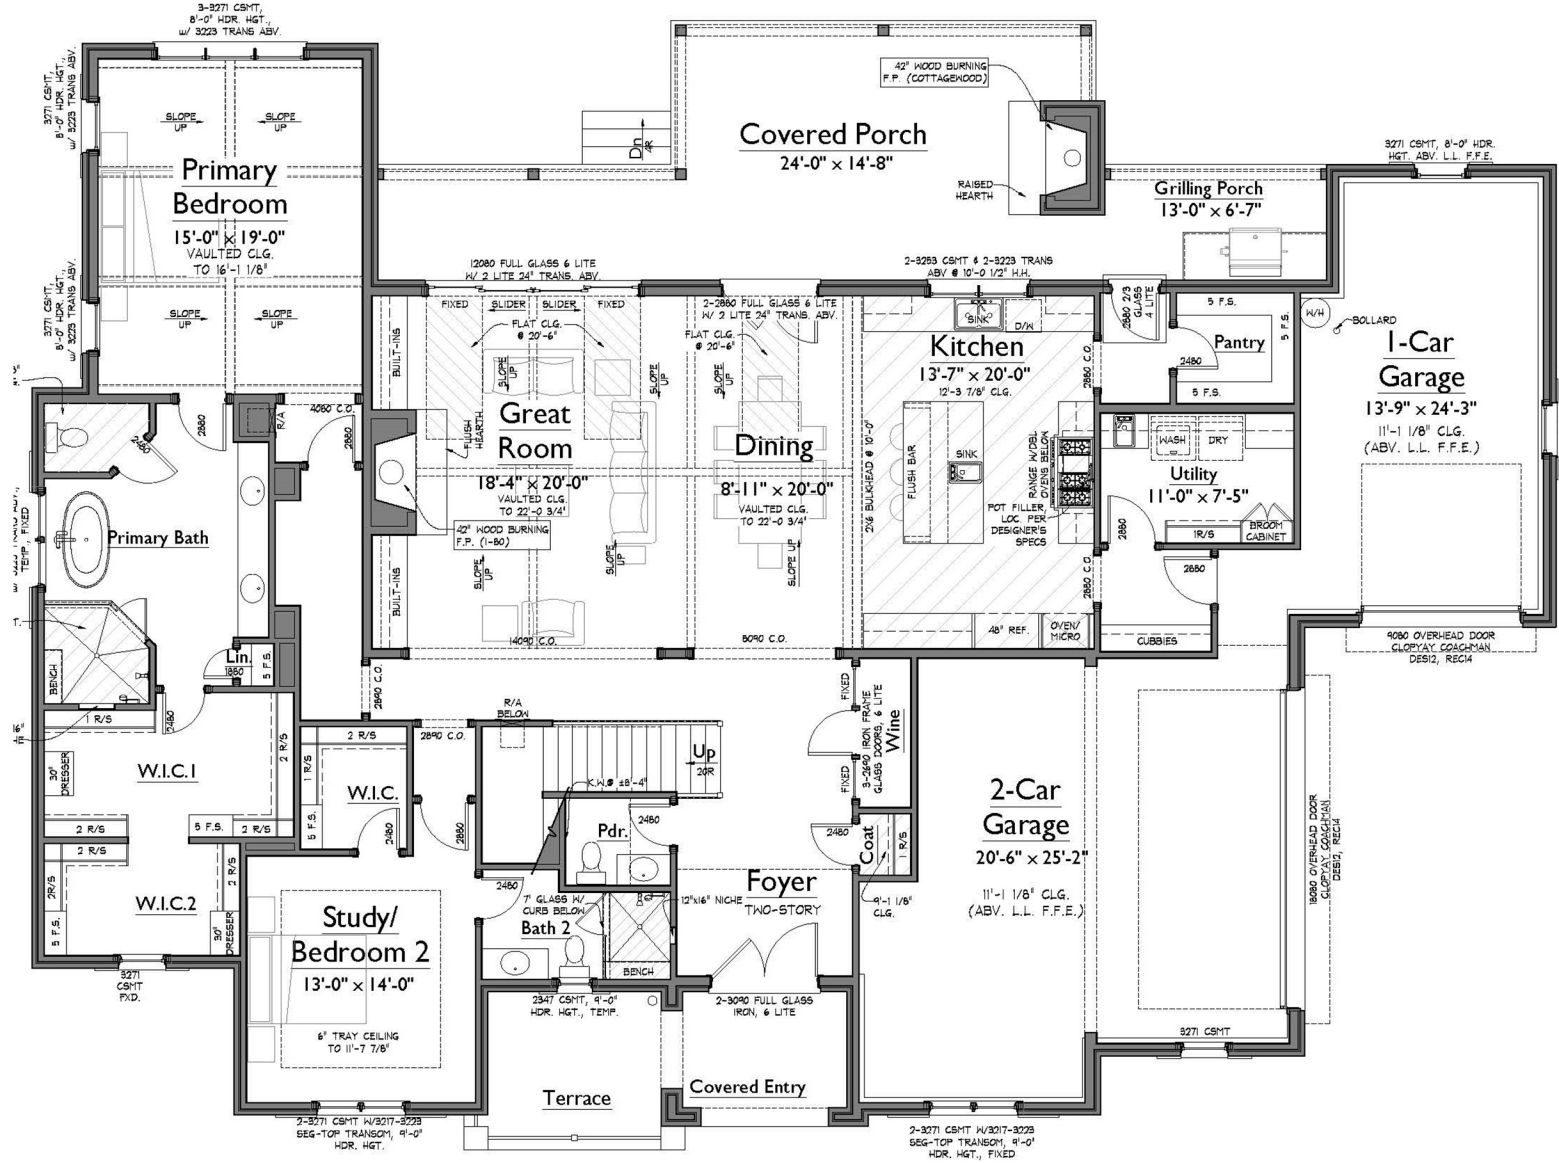

9331 Double Run Court, College Grove, TN 37046

Main Level

Upper Level

•FEATURES•

- 10' Main Level Ceilings • Premium Stainless Steel Wolf Appliance Package
- Vaulted Great Room with Wood Burning Fireplace
- 3-Car Oversized Garage Space • Main Level Study/Guest Suite
- Upper Level Bonus/Exercise Room & Three Ensuite Bedrooms
- Large Covered Porch with Fireplace & Grilling Porch off Living