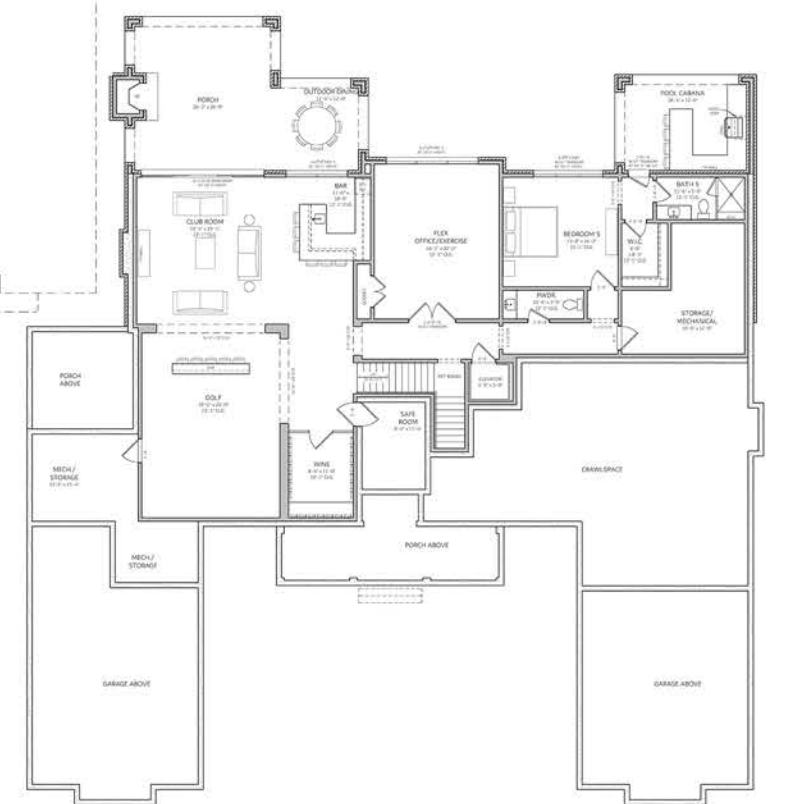

8320 Solstice Drive, College Grove, TN 37046

Upper Level

Lower Level

•FEATURES•

Main Level Owner's Retreat • Open Flow Great Room/Dining/ Hearth Room/ Eat-In Kitchen • 4-Car Garage Spaces • 3 Ensuite Bedrooms & Bonus on Upper Level • Lower Level Club Room, Game Room, Wine Room, Safe Room & Golf Room, plus 5th Ensuite Bedroom & Office Elevator to all Three Levels