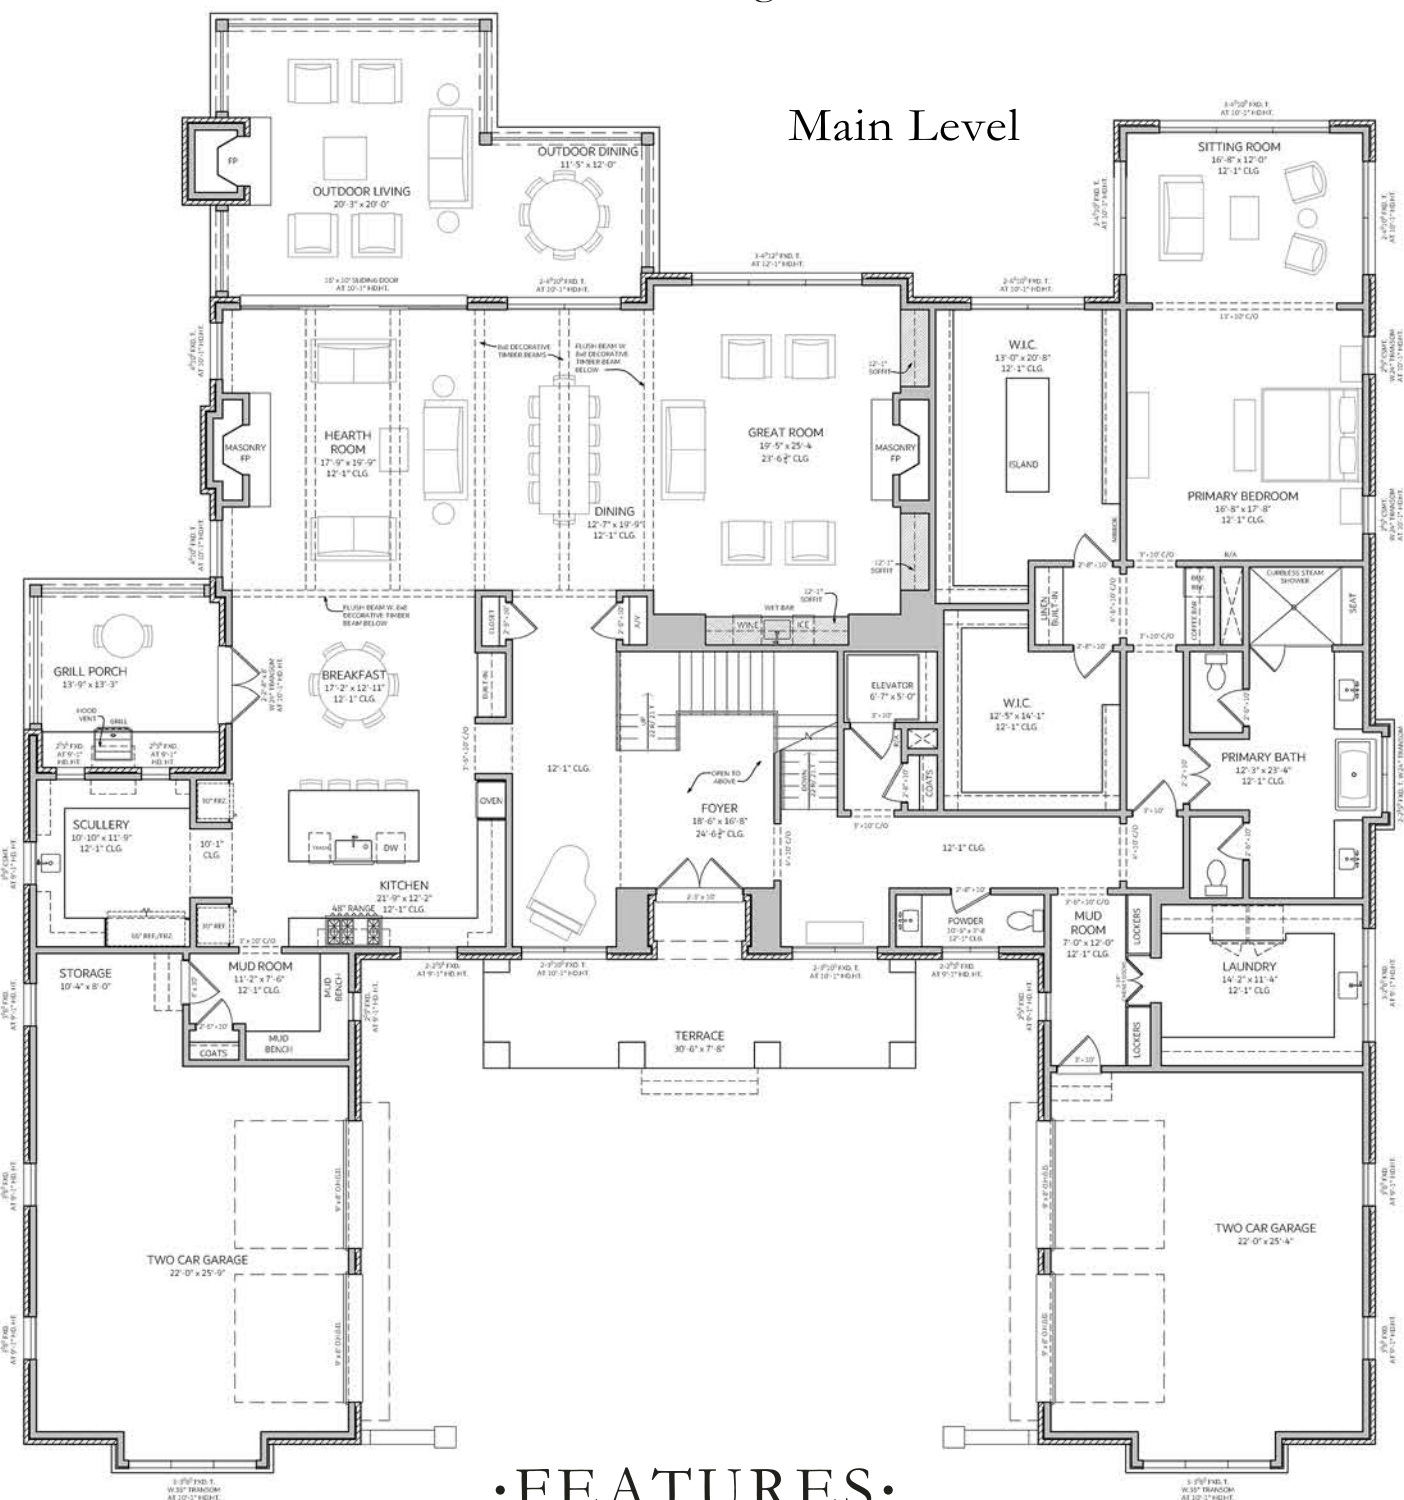

8320 Solstice Drive, College Grove, TN 37046

Upper Level

Lower Level

•FEATURES•

Main Level Owner's Retreat • Open Flow Great Room/Dining/ Hearth Room/ Eat-In Kitchen • 4-Car Garage Spaces • 3 Ensuite Bedrooms & Bonus on Upper Level • Lower Level Club Room, Game Room, Wine Room, Safe Room & Golf Room, plus 5th Ensuite Bedroom & Office Elevator to all Three Levels