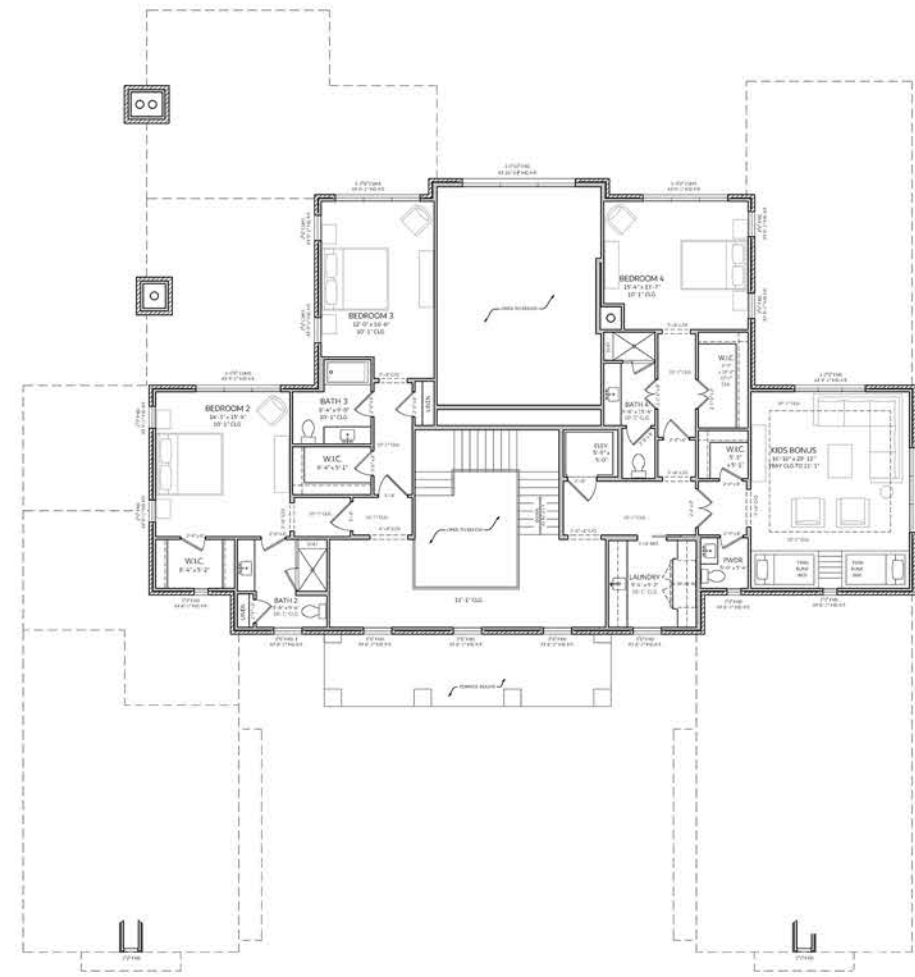

8320 Solstice Drive, College Grove, TN 37046

Upper Level

Lower Level

•FEATURES•

Main Level Owner's Retreat • Open Flow Great Room/Dining/ Hearth Room/ Eat-In Kitchen • 4-Car Garage Spaces • 3 Ensuite Bedrooms & Bonus on Upper Level • Lower Level Club Room, Game Room, Wine Room, Safe Room & Golf Room, plus 5th Ensuite Bedroom & Office Elevator to all Three Levels