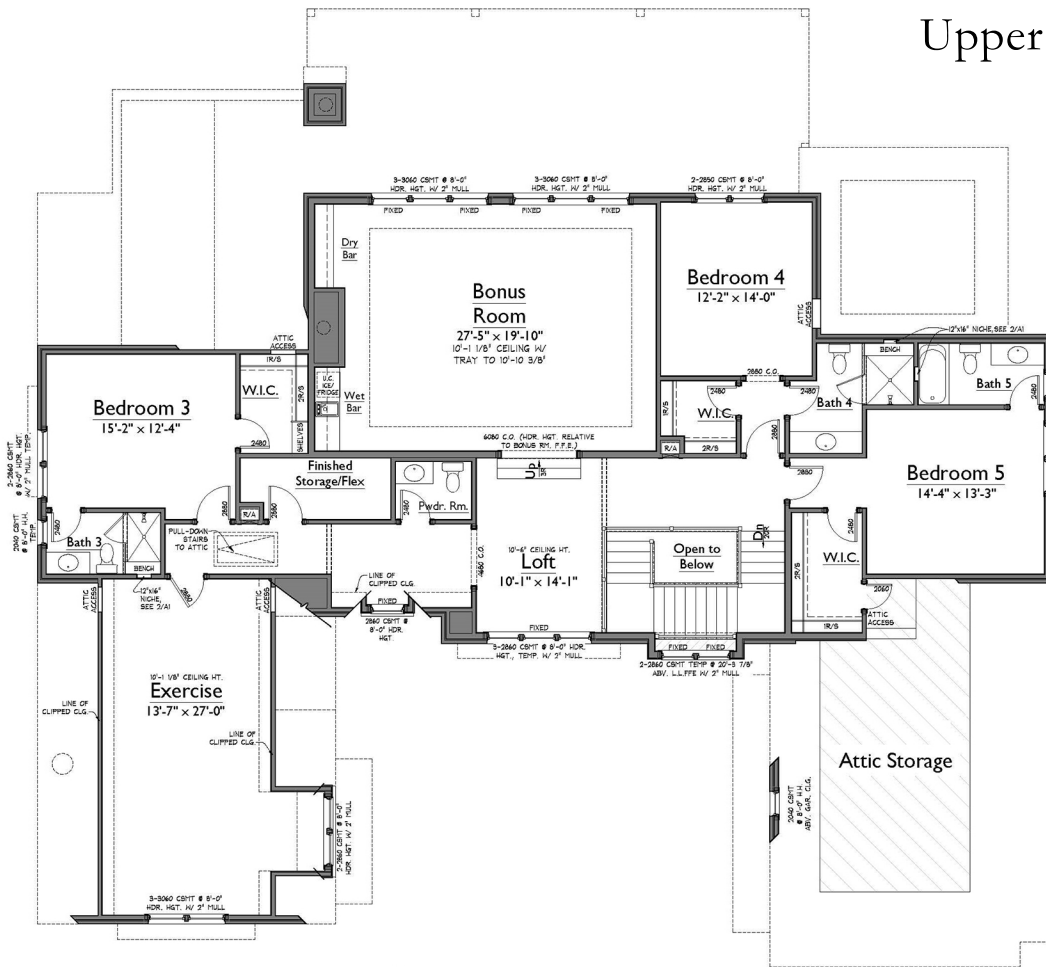

Main Level

•FEATURES•

- Main Level Owner's Retreat • Open Living Great Room/Kitchen/Dining
- 3-Car Garage Space • Dedicated Study and Main Level Guest Suite
- Upper Level Bonus Room, Exercise Room and Three Ensuite Bedrooms
- Large Covered Porch off Main Living Area with Fireplace