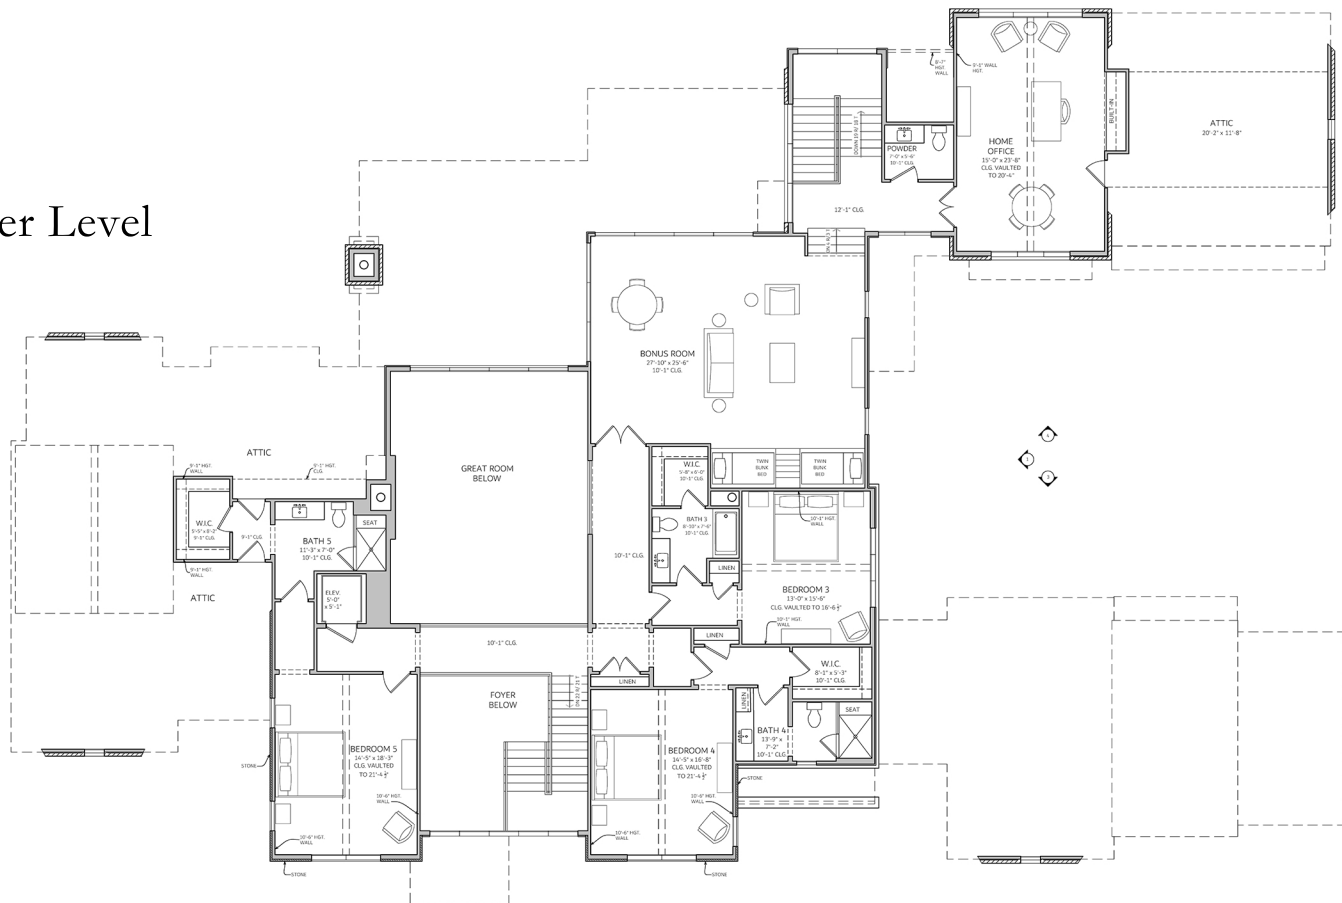

8336 Solstice Drive, College Grove, TN 37046

Lower Level

Main Level

Upper Level

RIGHT CHAIRMAN RESIDENTIAL STUDIO

GROVE
Realty

Grove Realty, LLC

615-368-3044