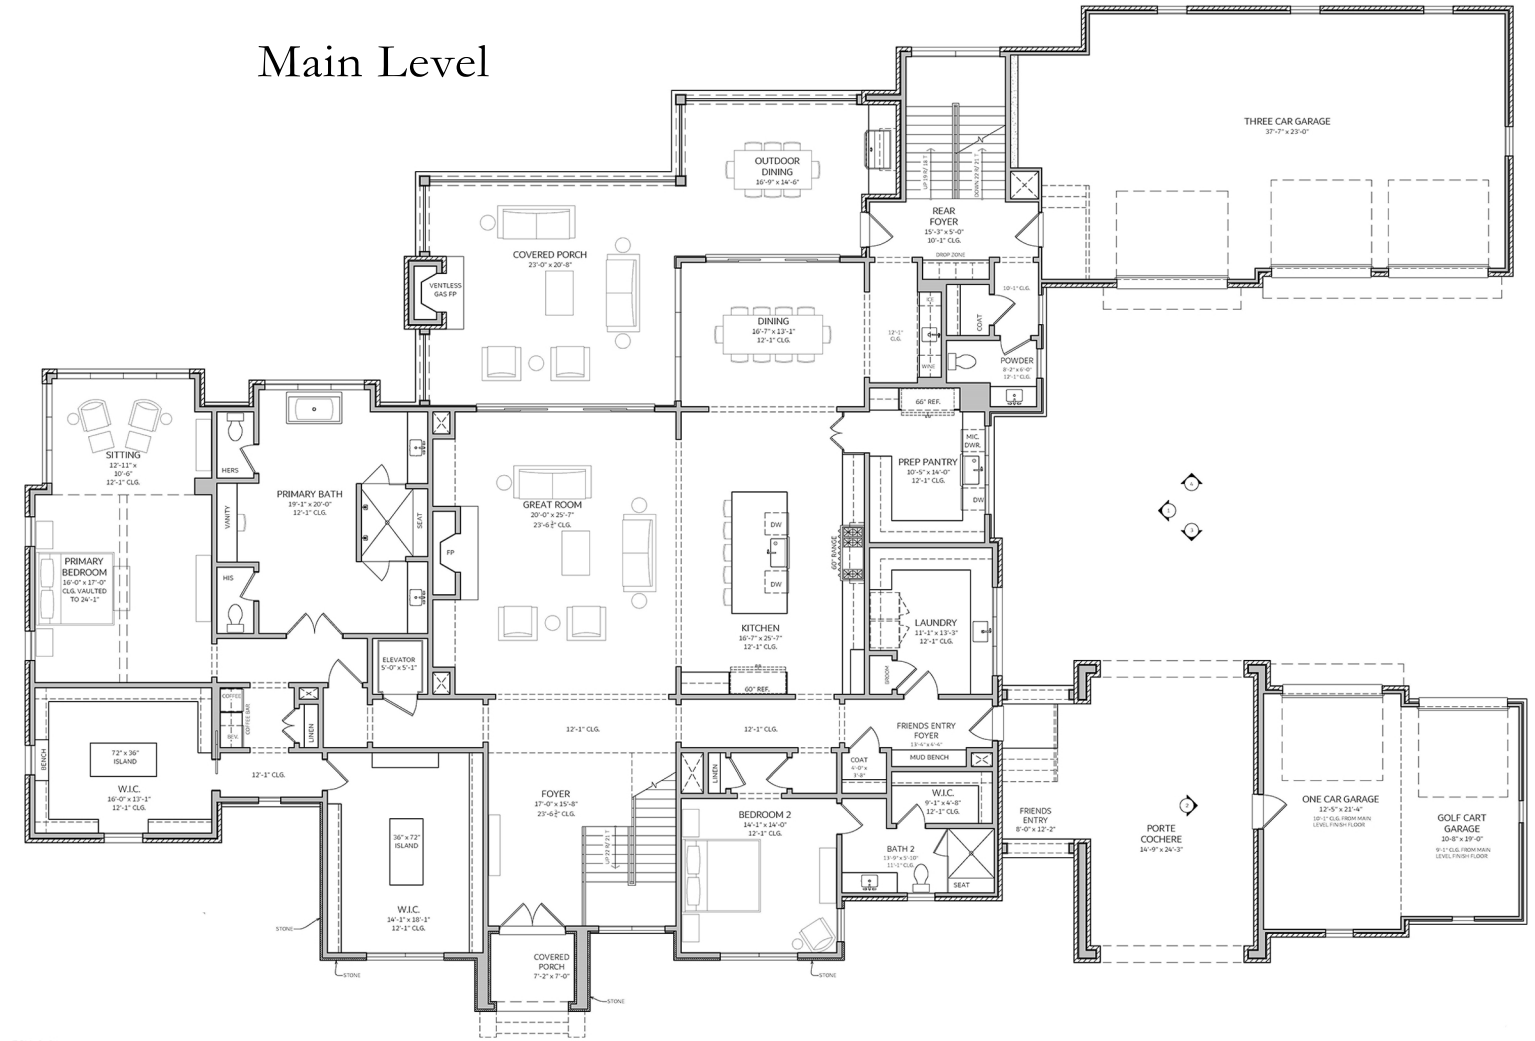

8336 Solstice Drive, College Grove, TN 37046

Lower Level

Main Level

Upper Level

RIGHT CHAIRMAN RESIDENTIAL STUDIO

GROVE
Realty

Grove Realty, LLC

615-368-3044