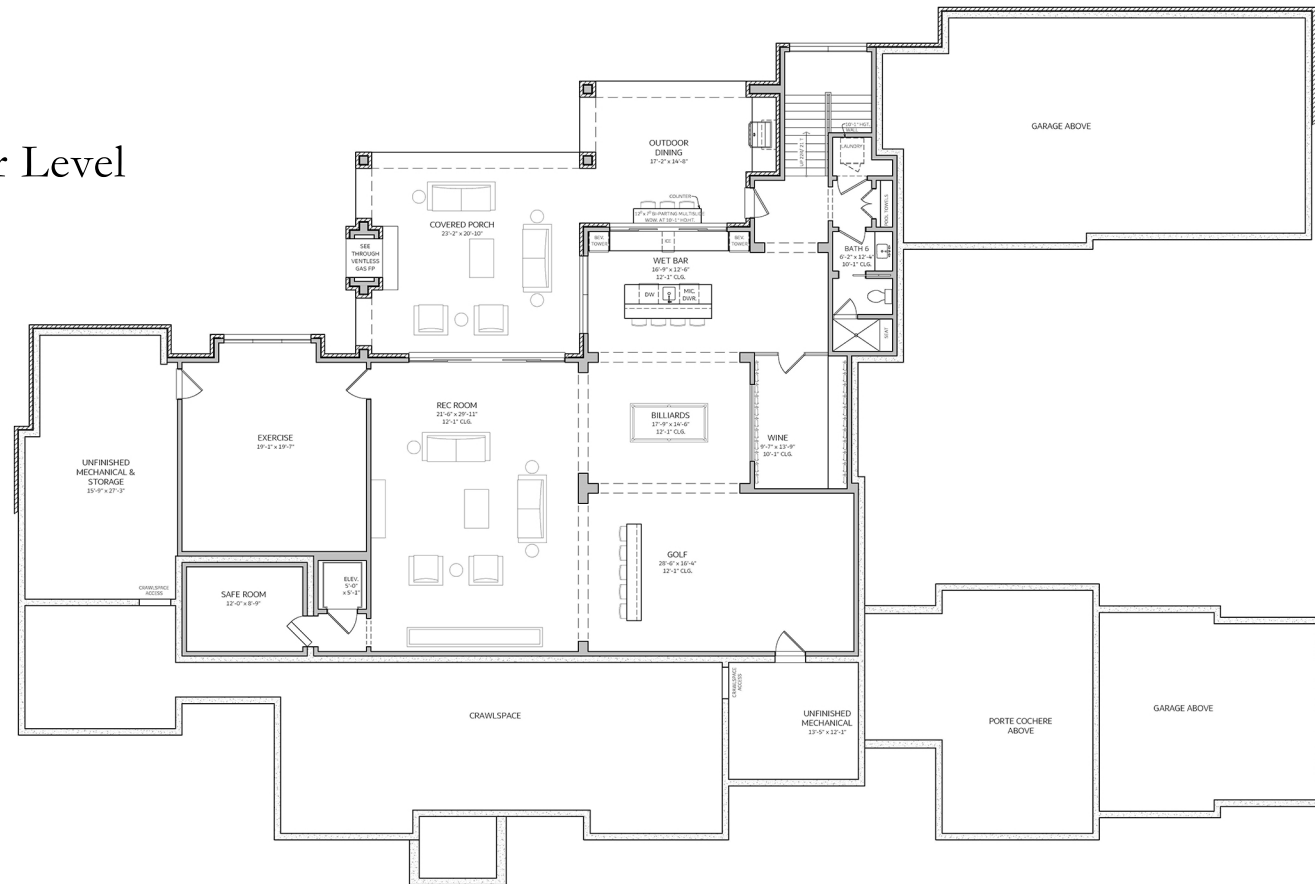

8336 Solstice Drive, College Grove, TN 37046

Lower Level

Main Level

Upper Level

RIGHT CHAIRMAN RESIDENTIAL STUDIO

GROVE
Realty

Grove Realty, LLC

615-368-3044