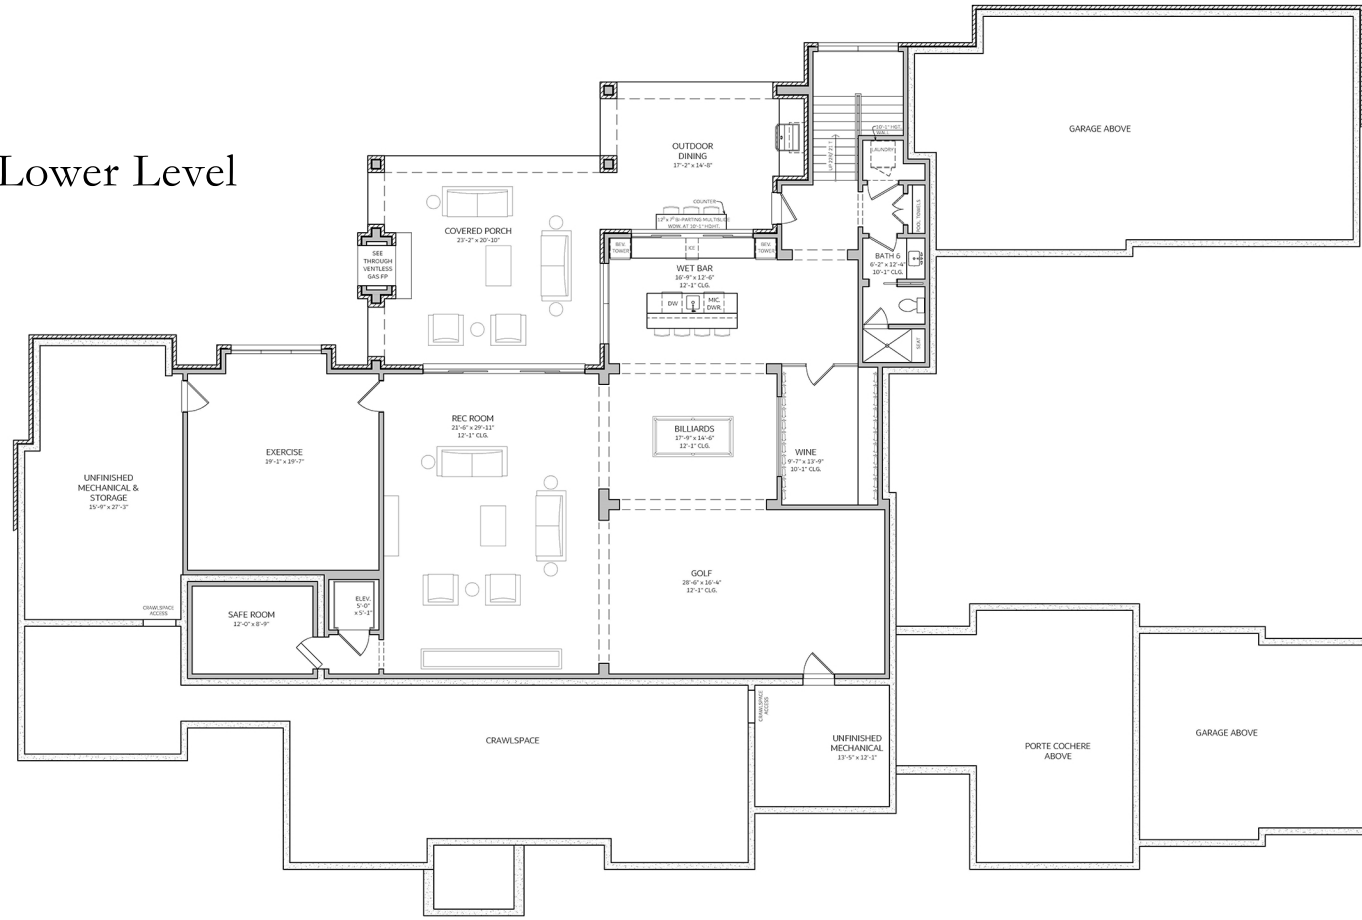

8336 Solstice Drive, College Grove, TN 37046

Lower Level

Main Level

Upper Level

GROVE  
Realty

Grove Realty, LLC  
615-368-3044  
Groveliving.com