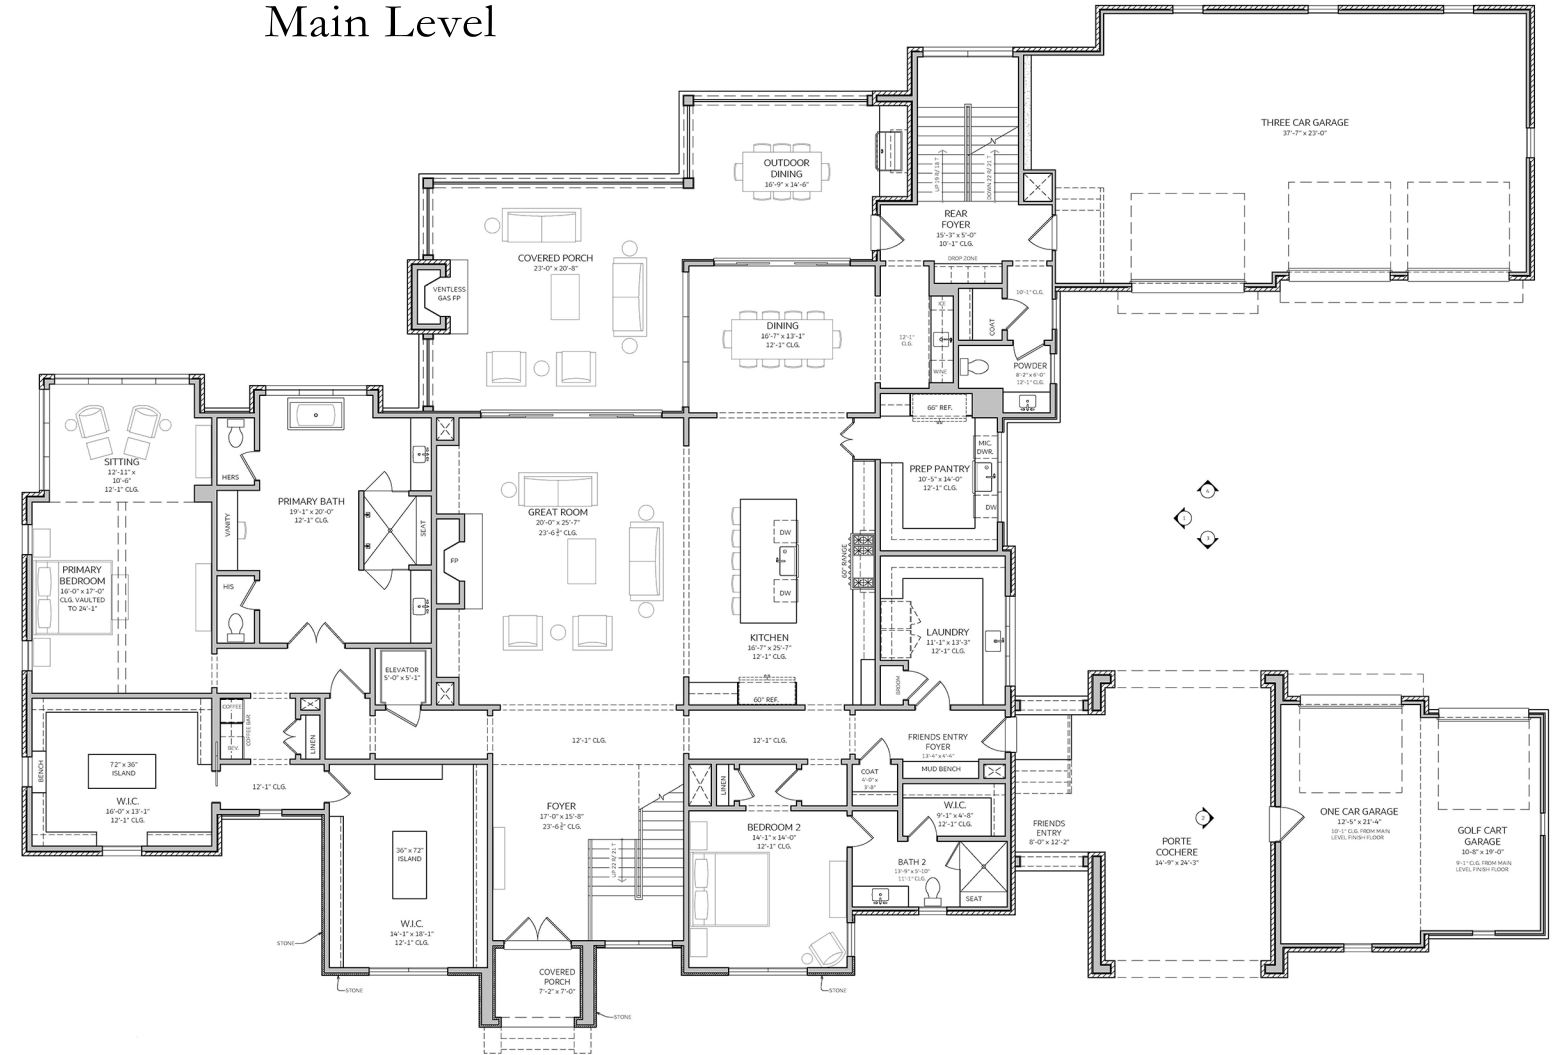

8336 Solstice Drive, College Grove, TN 37046

Lower Level

Main Level

Upper Level

GROVE  
Realty

Grove Realty, LLC  
615-368-3044  
Groveliving.com