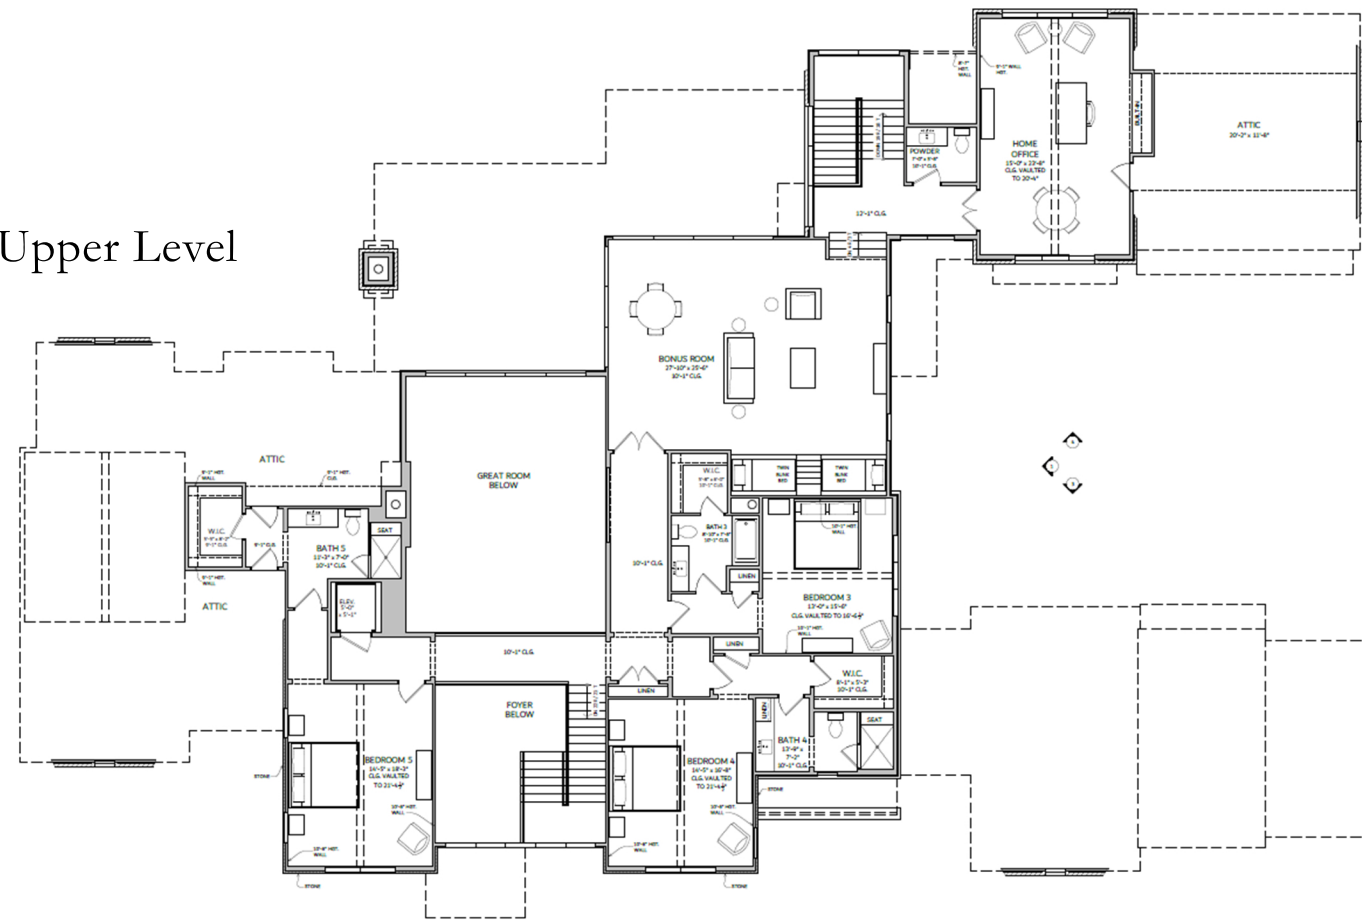

8336 Solstice Drive, College Grove, TN 37046

Lower Level

Main Level

Upper Level

GROVE  
Realty

Grove Realty, LLC  
615-368-3044  
Groveliving.com