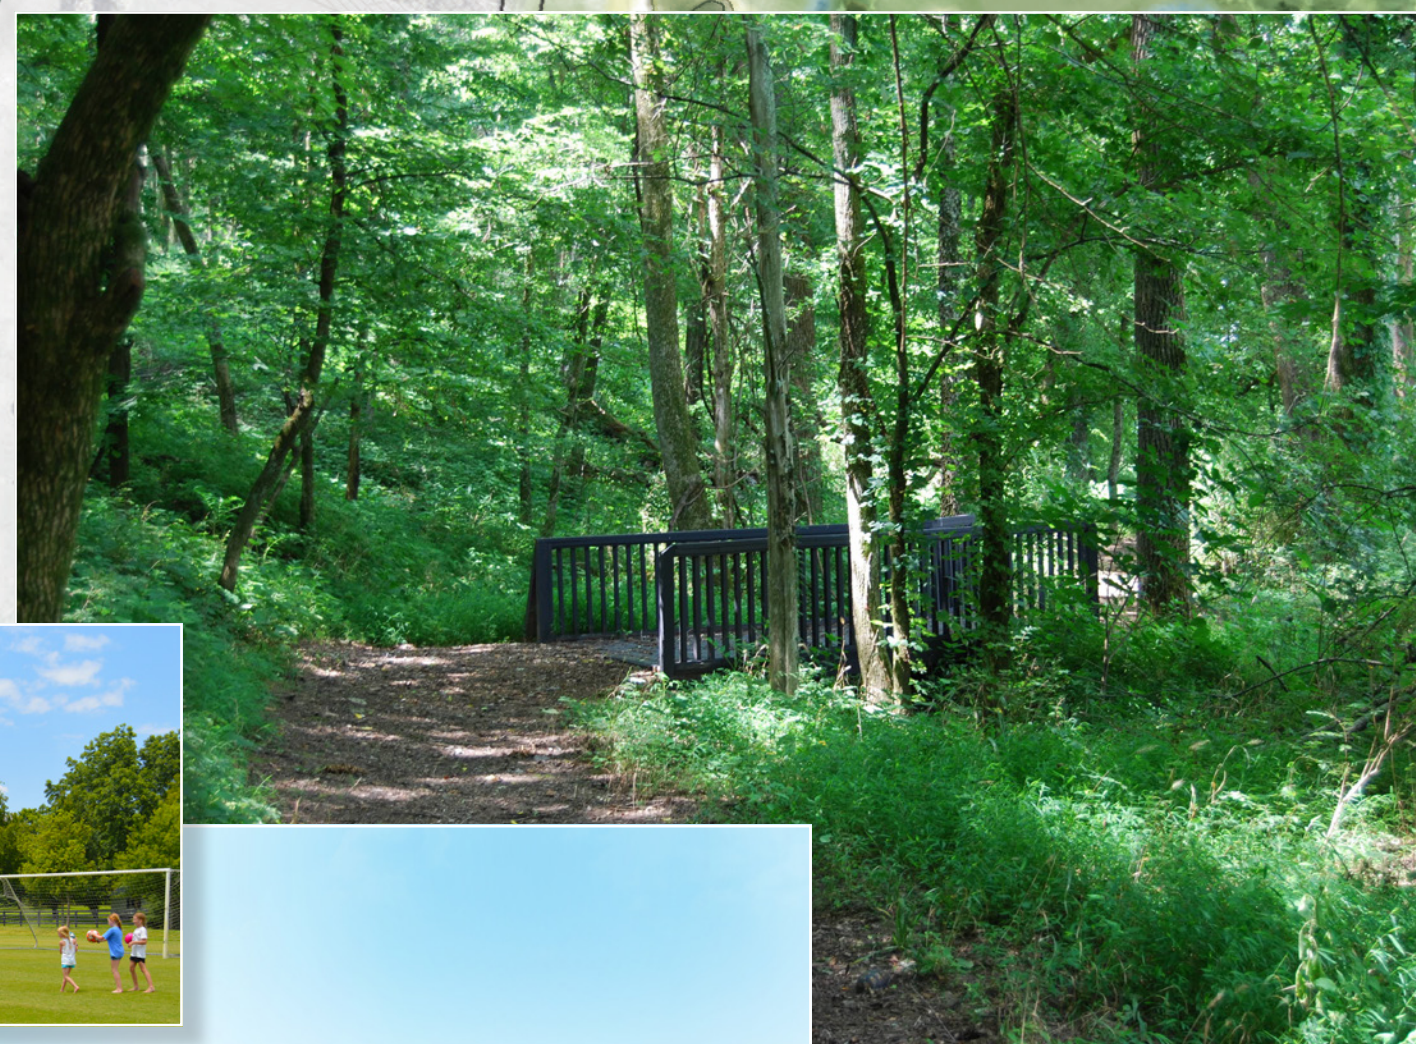

The GROVE

Parks, Trails, Fishing,
and Open Space

Trail Network

Open Space

Angler's Nest & Fishing Pond

Fruit Tree Park

Open Space

The Gathering Place

- Playground
- Tennis Courts
- Jr. Olympic Pool

Firepit Park

Future Trail

Open Space

Overlook Park

Lynch Park

Preserved Open Space

Wildings Park

Sports Park

Hole #3 Fish Pond

Founders Circle Park

- Trail Network
- Shade Trees
- Meandering Creek