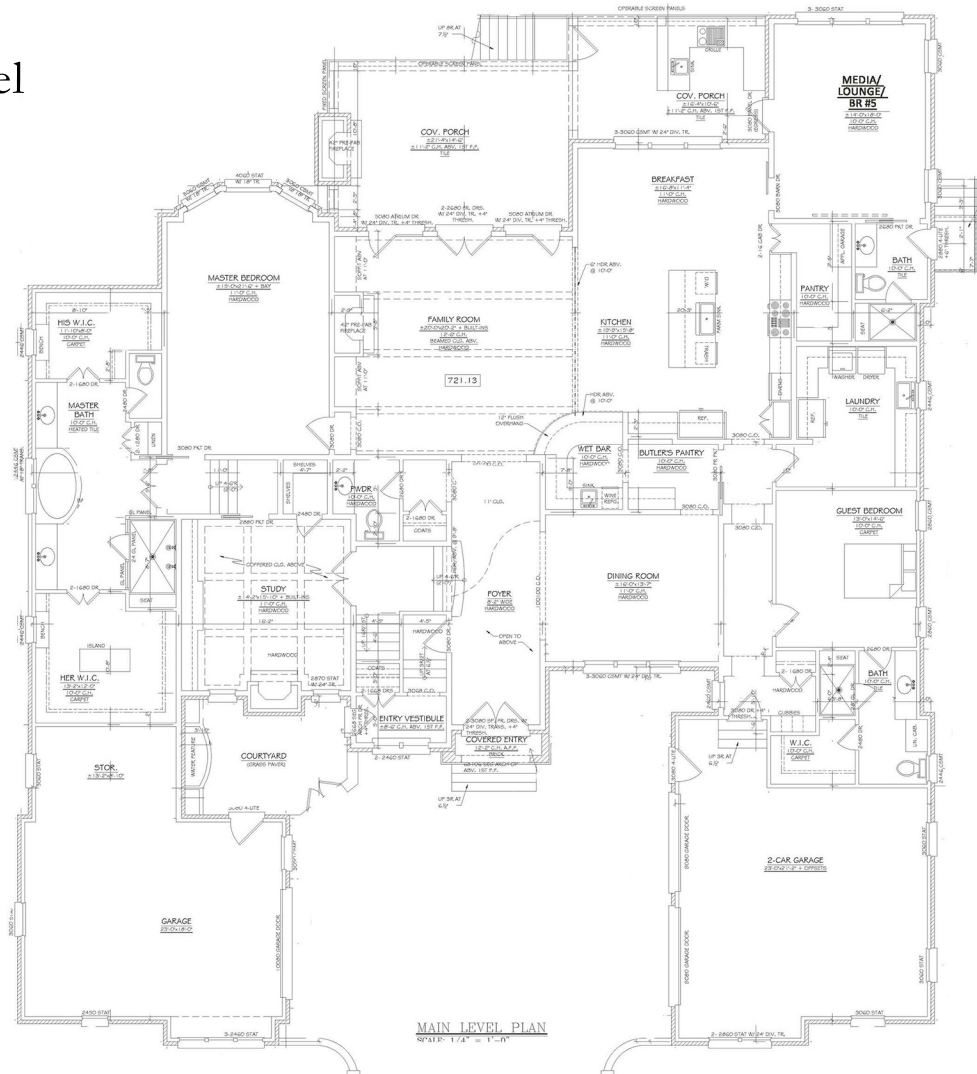

GROVE
Realty

Grove Realty, LLC
615-368-3044
Groveliving.com