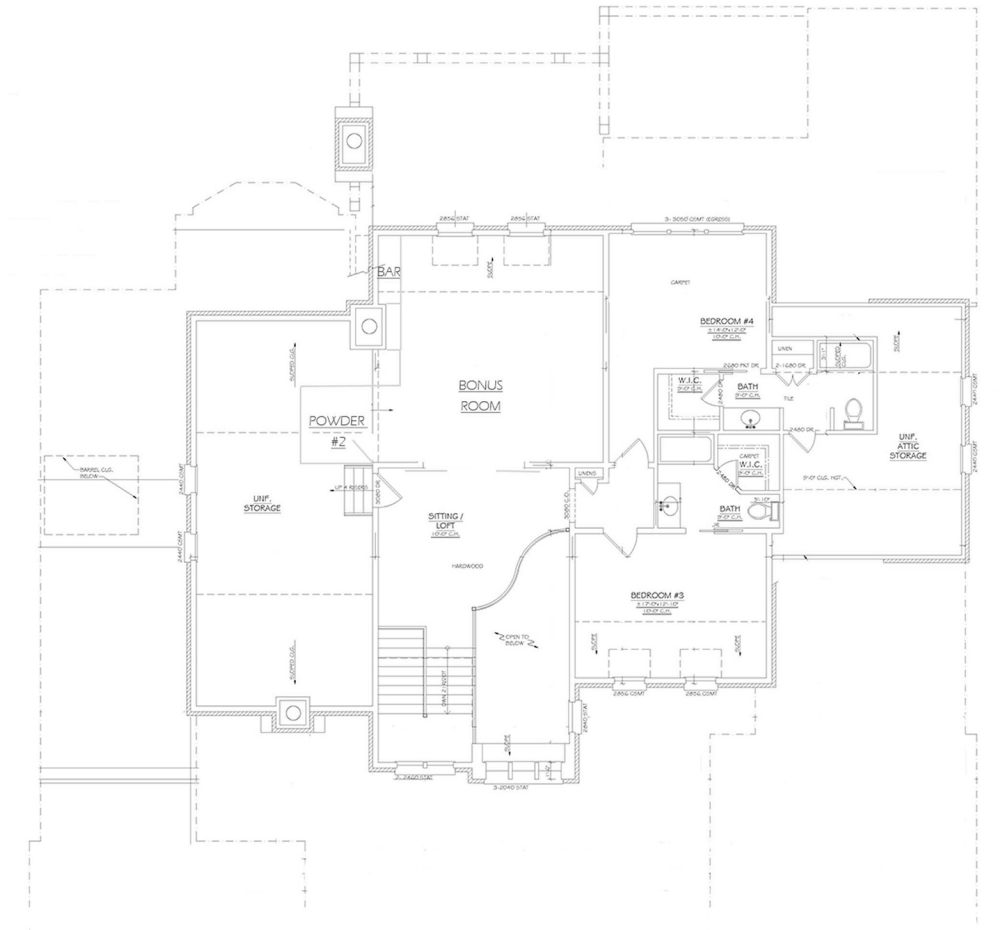

5041 Native Pony Trail
College Grove, TN 37046

•FEATURES•

- Main Level Owner's Retreat
- Dedicated Office, Guest Suite & Media/Lounge on Main
- 3+Car Garage Space
- Upper level Bonus and Two Ensuite Bedrooms
- Large Covered Porch, Patio and Courtyard
- Extraordinary Golf Course and Horse Pasture Views