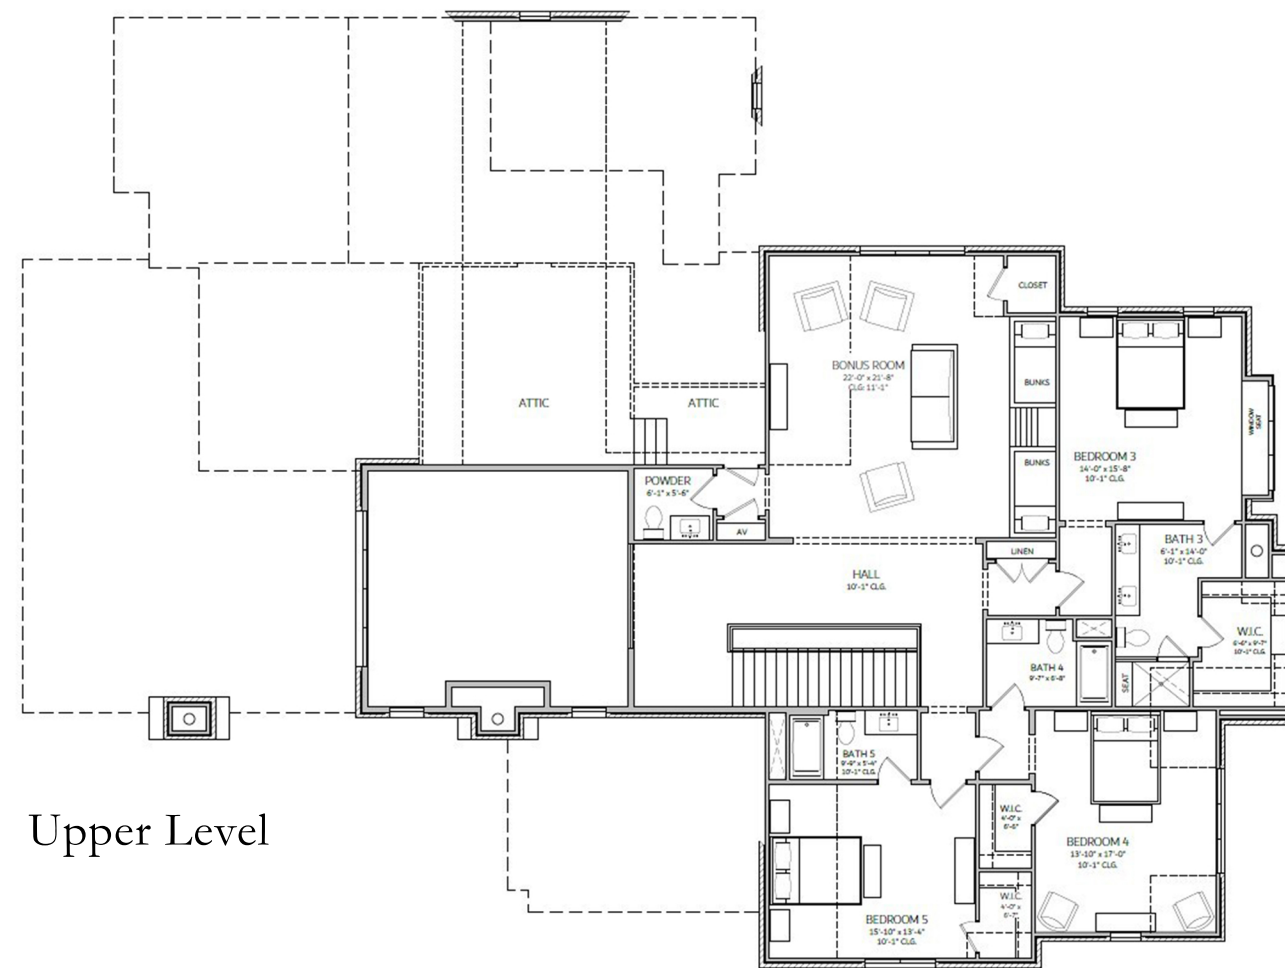

9225 Joiner Creek Road, College Grove, TN 37046

Main Level

Upper Level

LEFT ELEVATION

RIGHT ELEVATION

REAR ELEVATION

•FEATURES•

- Main Level Owner's Retreat • Open Living Great Room/Kitchen/Dining Pool, Spa and Firepit • Large Covered Porch with Fireplace
- Main Level Guest Suite • Upper Level Three Ensuite Bedrooms
- Upper Level Bonus with Bunks • 3-Car Garage Space