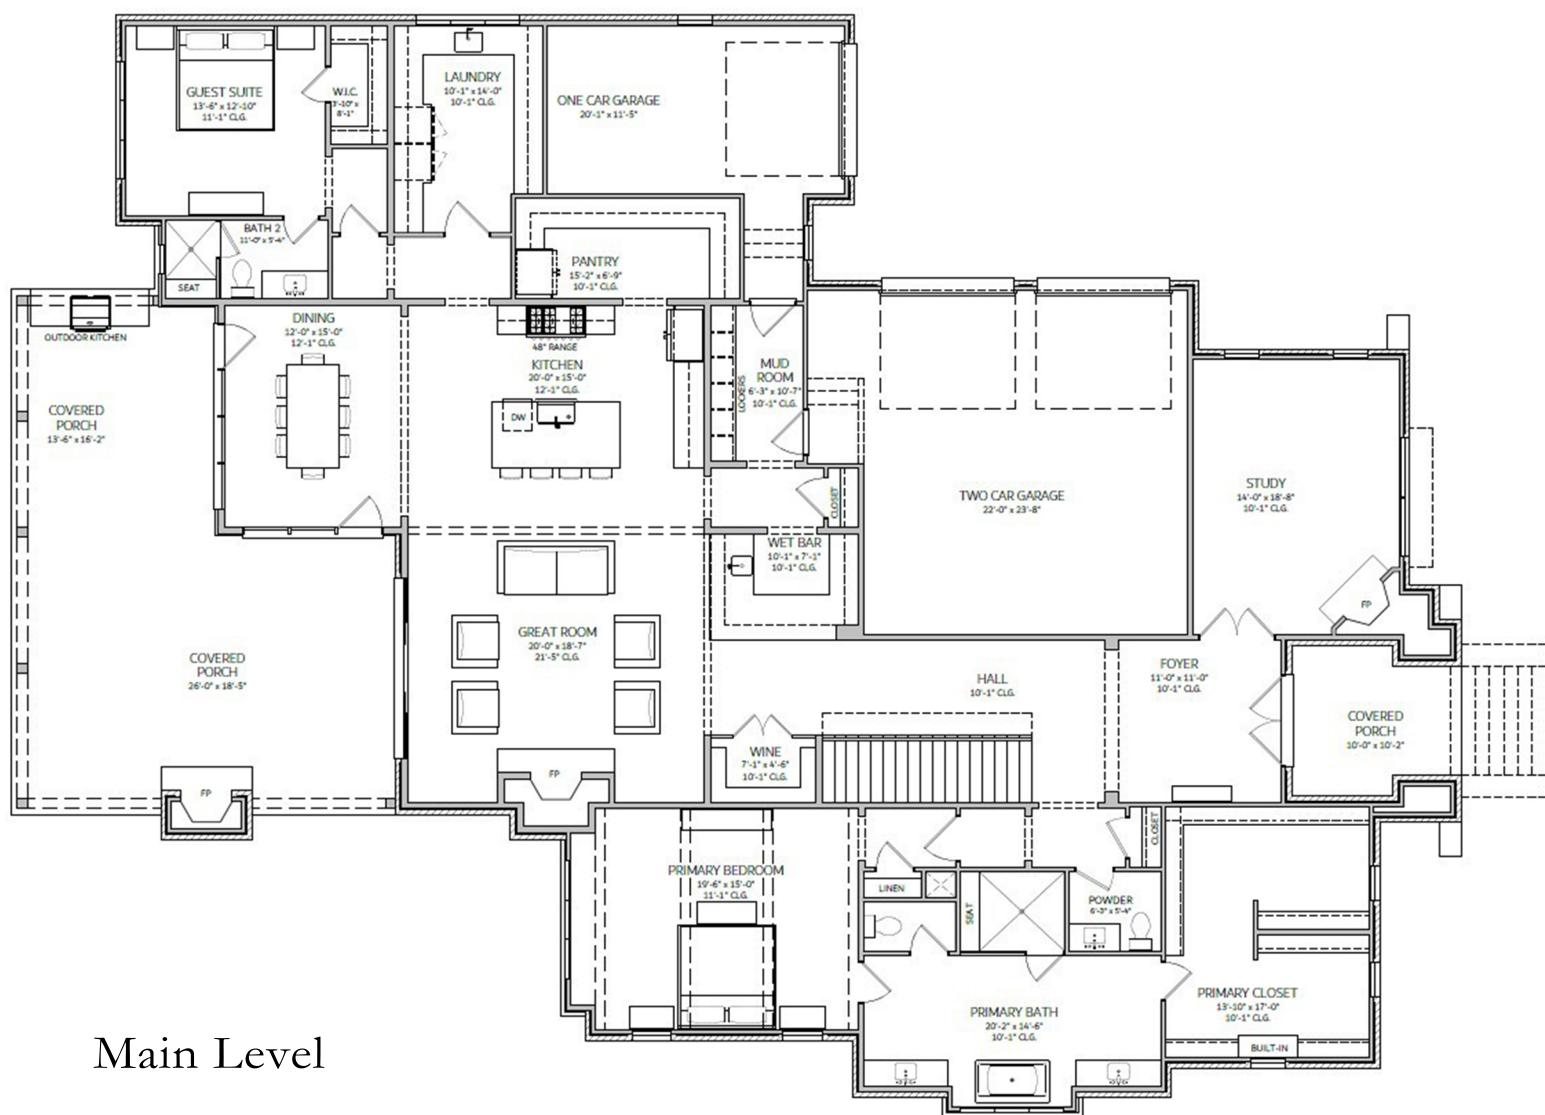

9225 Joiner Creek Road, College Grove, TN 37046

Main Level

Upper Level

LEFT ELEVATION

RIGHT ELEVATION

REAR ELEVATION

•FEATURES•

- Main Level Owner's Retreat • Open Living Great Room/Kitchen/Dining Pool, Spa and Firepit • Large Covered Porch with Fireplace
- Main Level Guest Suite • Upper Level Three Ensuite Bedrooms
- Upper Level Bonus with Bunks • 3-Car Garage Space