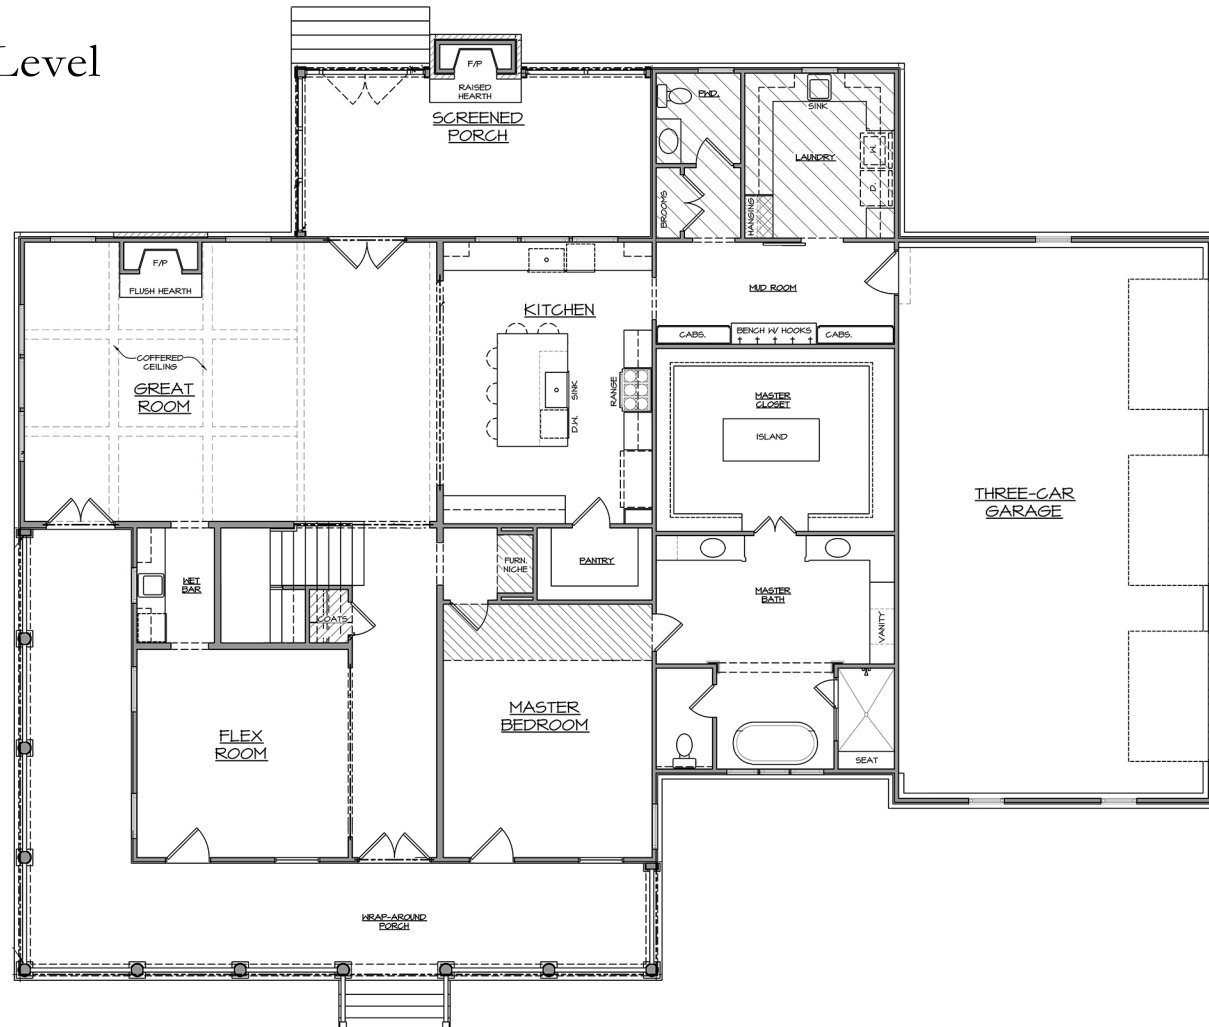

GROVE
Realty

Grove Realty, LLC
615-368-3044
Groveliving.com