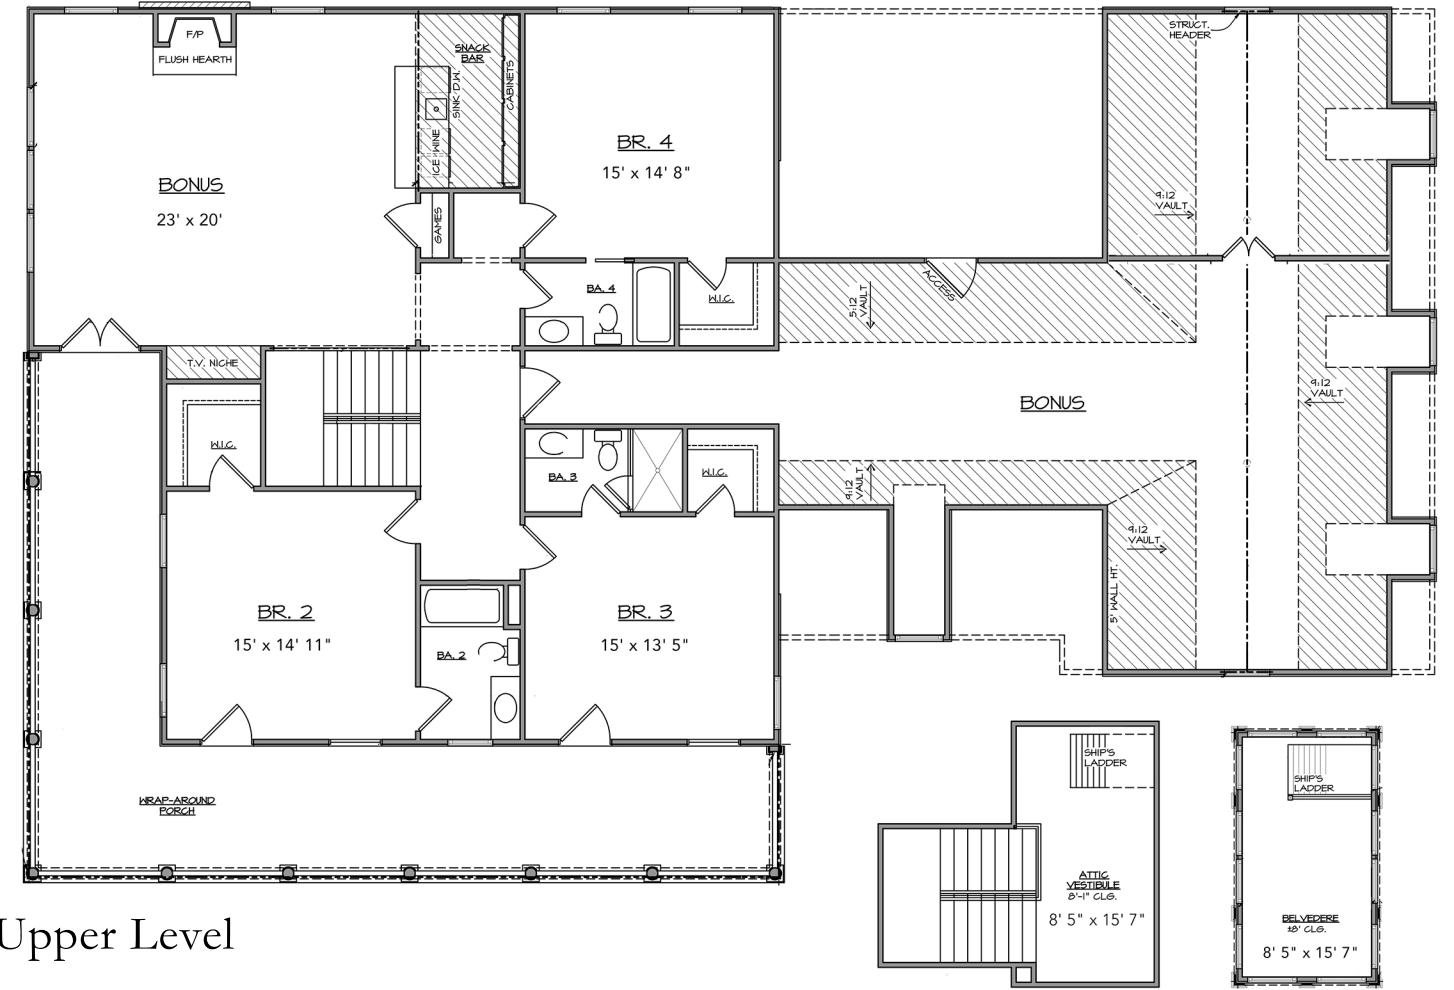

6201 Lynch Lane
College Grove, TN 37046

•FEATURES•

- Main Level Owner's Retreat
- Open Great Room/ Kitchen
- 3-Car Garage Space
- Upper level Media and Bonus Flex Spaces
- Charming Rooftop Belvedere with Panoramic Views
- Large Covered Wrap Around Porches plus a Gathering Porch
- Extraordinary Golf Course Views