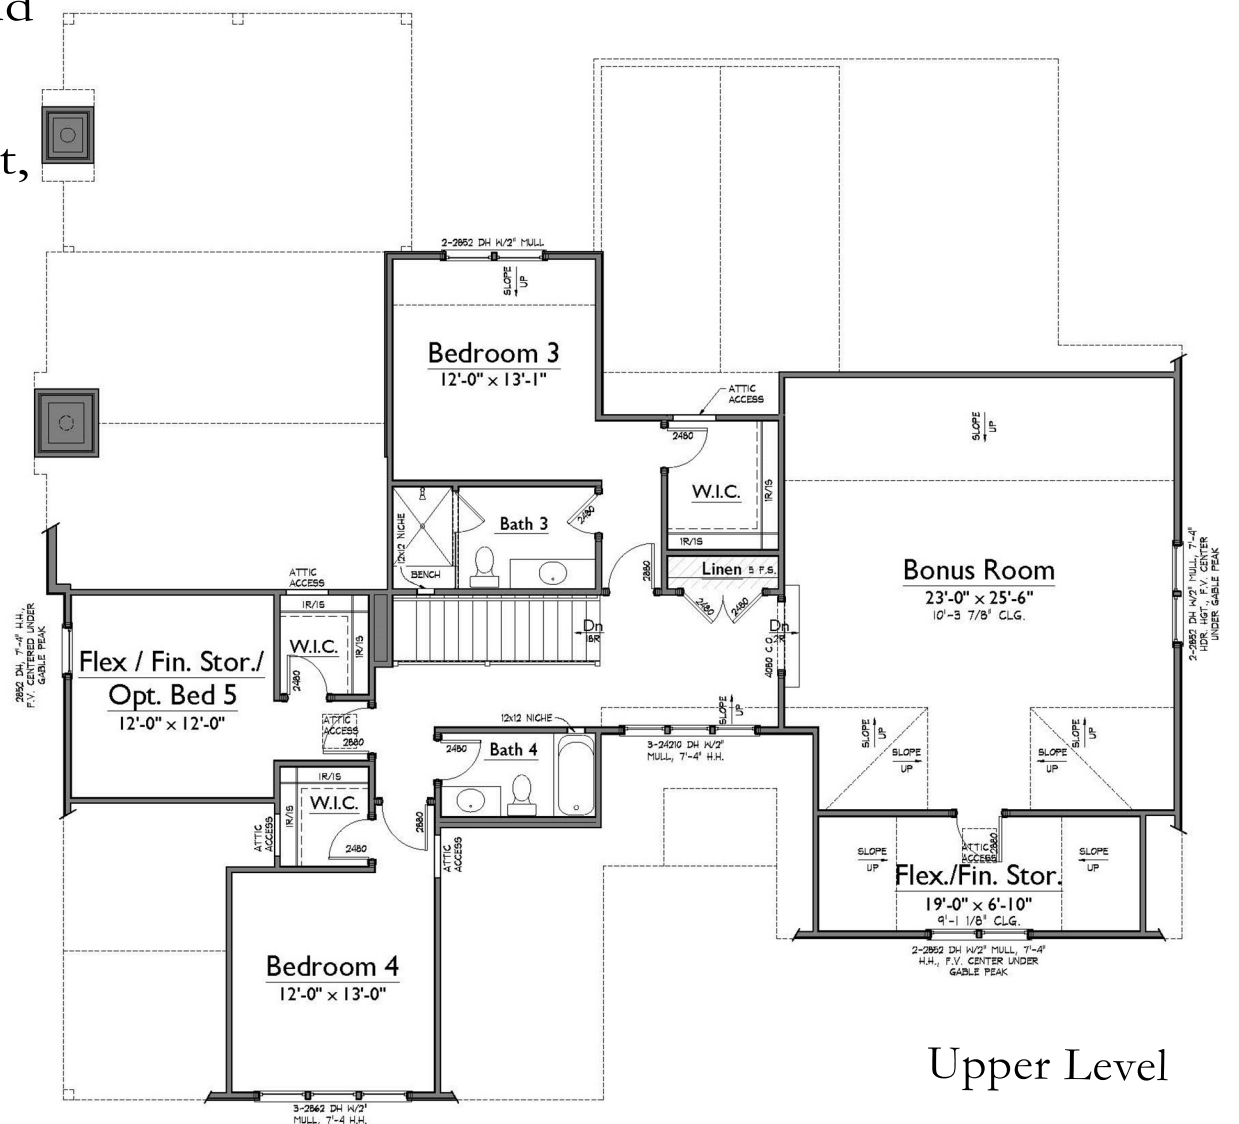

8681 BELLADONNA DRIVE COLLEGE GROVE, TN 37046

- 4,100 total square footage
- 4 bedrooms, 4 full baths and 1 powder bath
- Main Level Owner's Retreat, 2nd Bedroom & Study
- Upper level Bonus Room and Flex Space
- Two Covered Porches