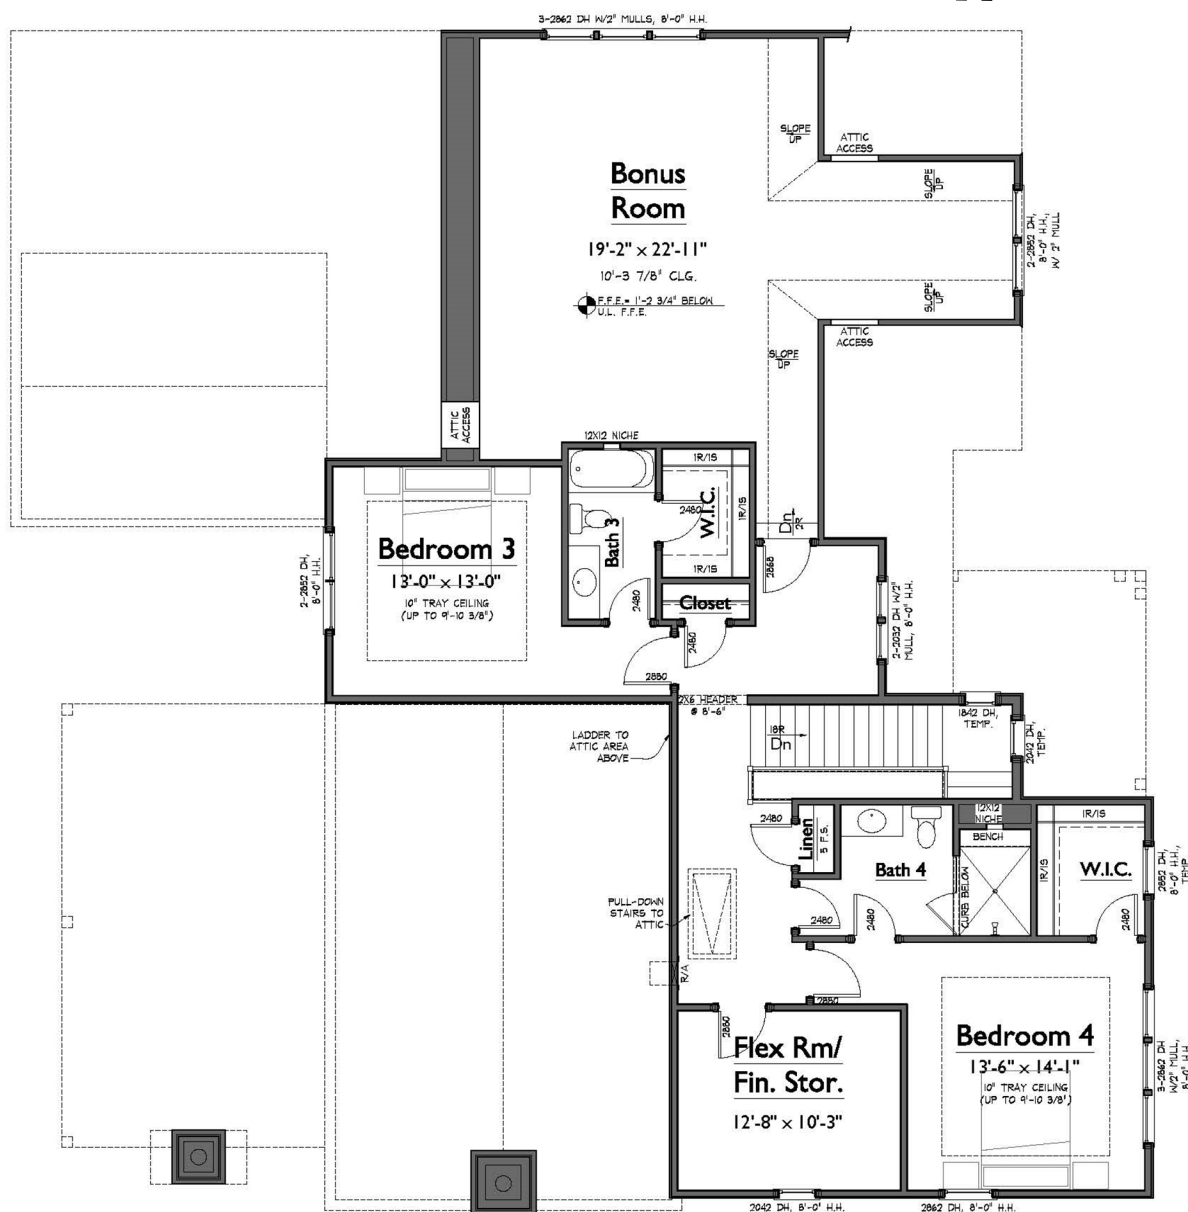

Upper Level

GROVE
Realty

Grove Realty, LLC

615-368-3044

Groveliving.com