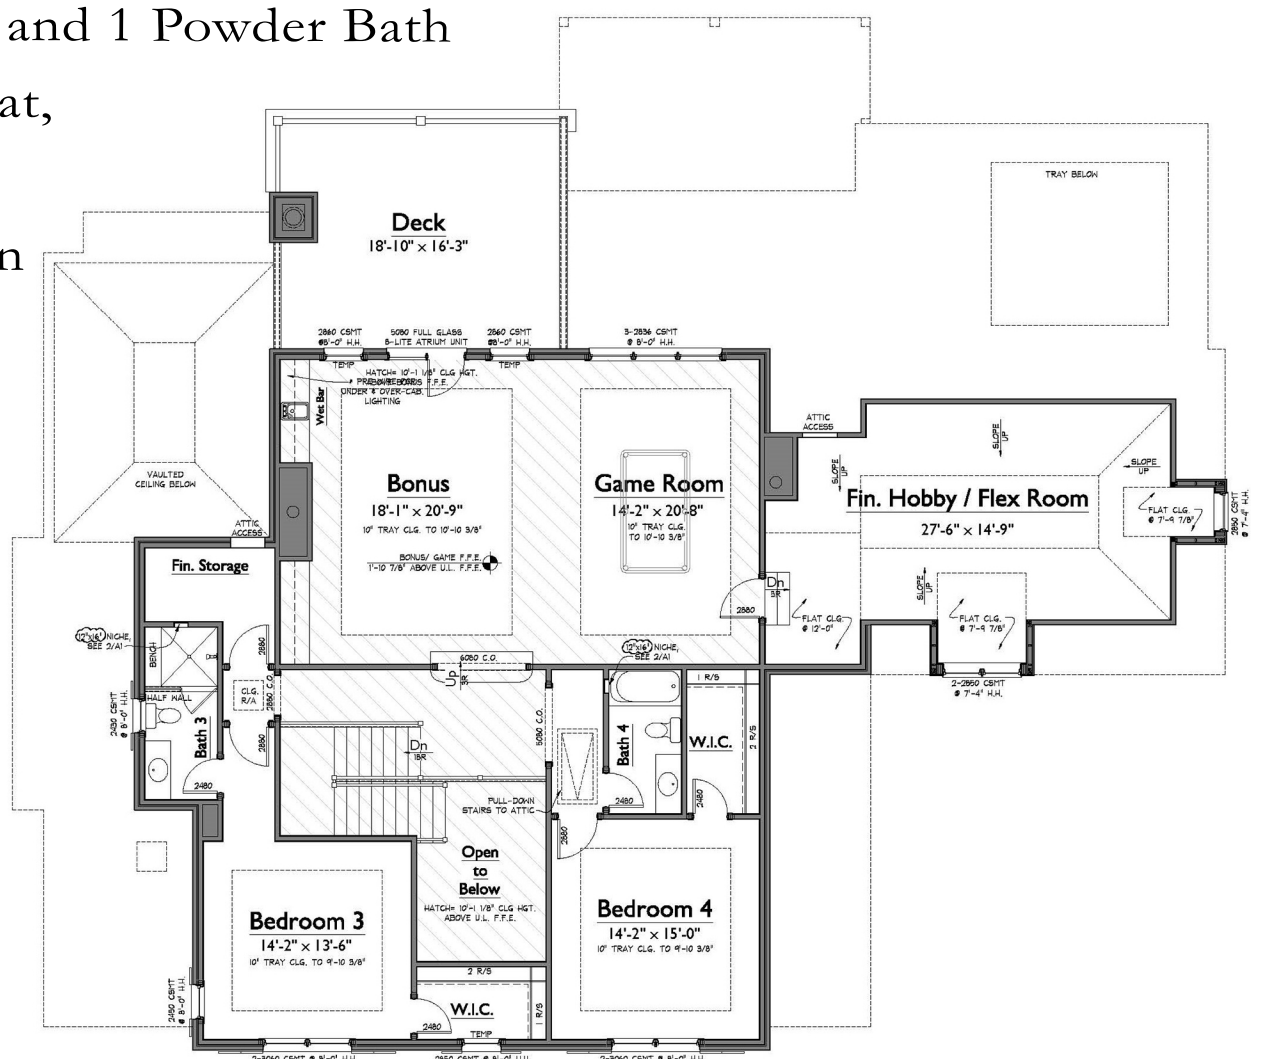

Main Level

9307 DOUBLE RUN COURT COLLEGE GROVE, TN 37046

- 5,228 Total Square Footage
- 4 Bedrooms, 4 Full Baths and 1 Powder Bath
- Main Level Primary Retreat, 2nd Bedroom & Study
- Two Bedroom Ensuites on Upper level, plus Bonus, Game and Flex Space
- Two Covered Porches