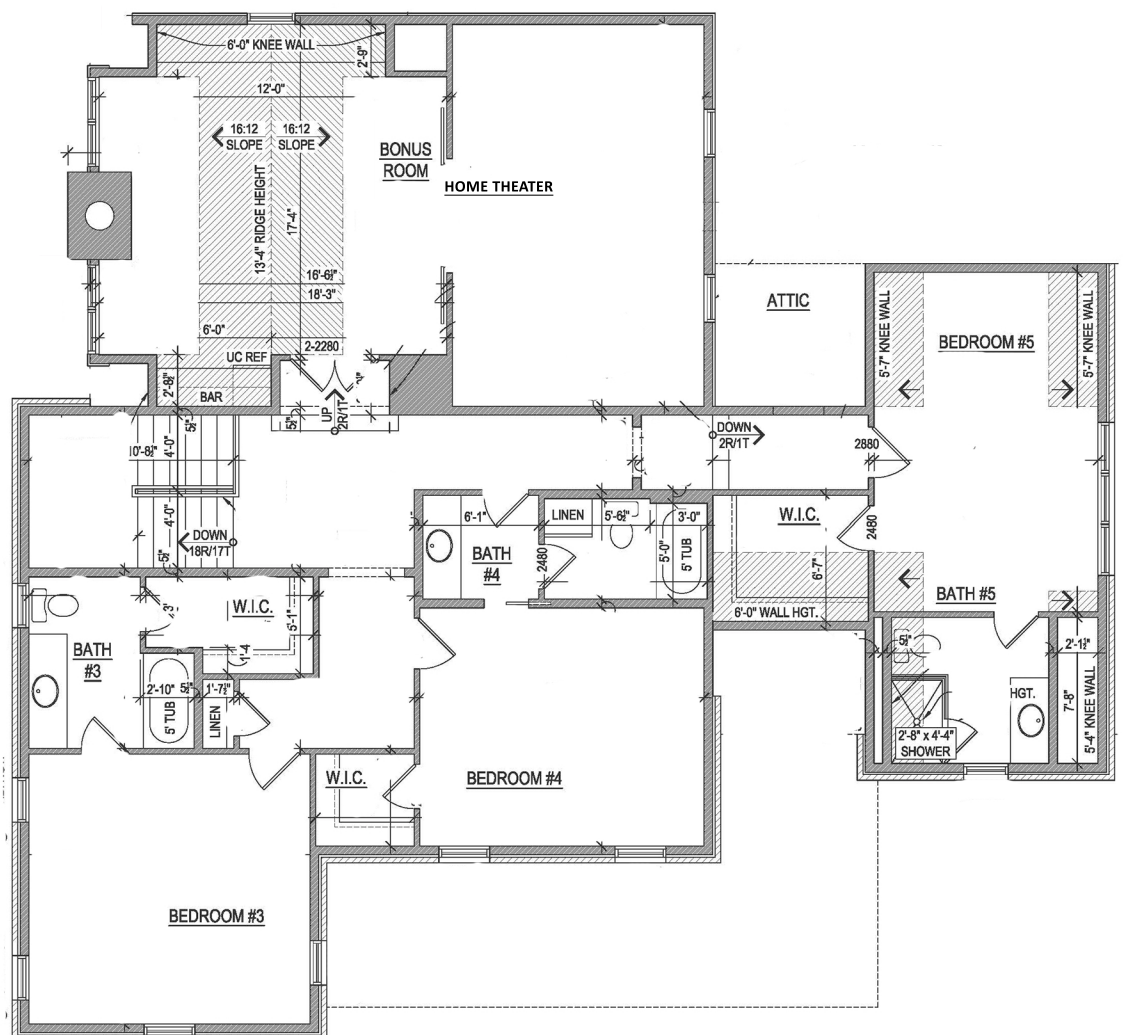

9120 JOINER CREEK COURT College Grove, TN 37046

- 5,348 total square feet
- 5 bedrooms, 5 full and 1 powder bathrooms
- Main level master suite, 2nd bedroom and study
- Three additional ensuite bedrooms on second level, plus bonus & theater