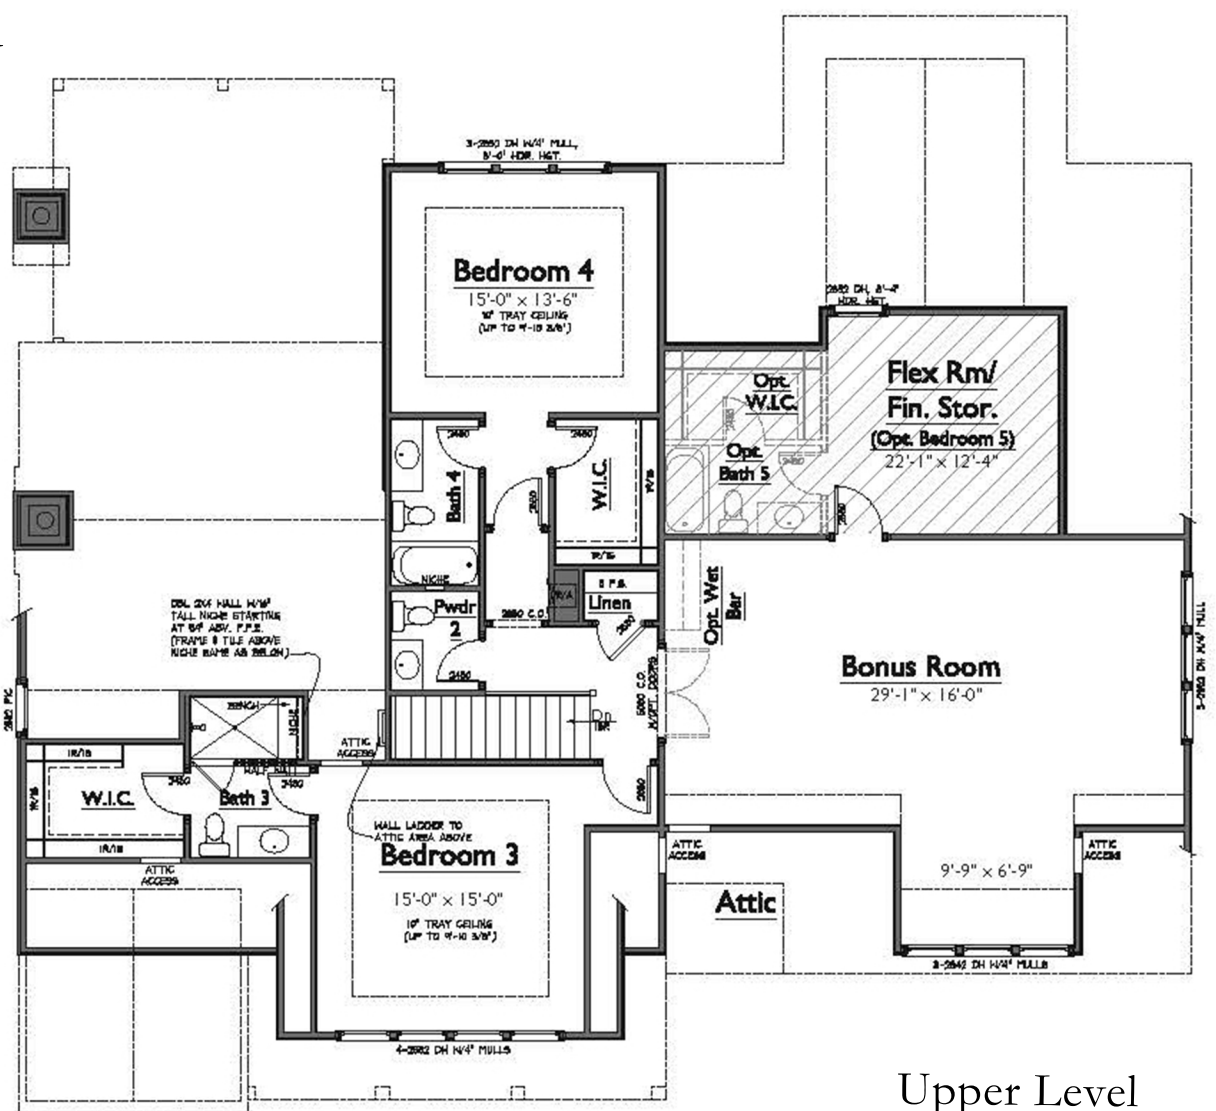

Main Level

8685 BELLADONNA DRIVE
COLLEGE GROVE, TN 37046

- 4,053 total square footage
- 4 bedrooms, 4 full baths and 2 powder baths
- Main Level Owner's Retreat, & 2nd Bedroom
- Upper level Bonus Room and Flex Space
- Large Covered Porch