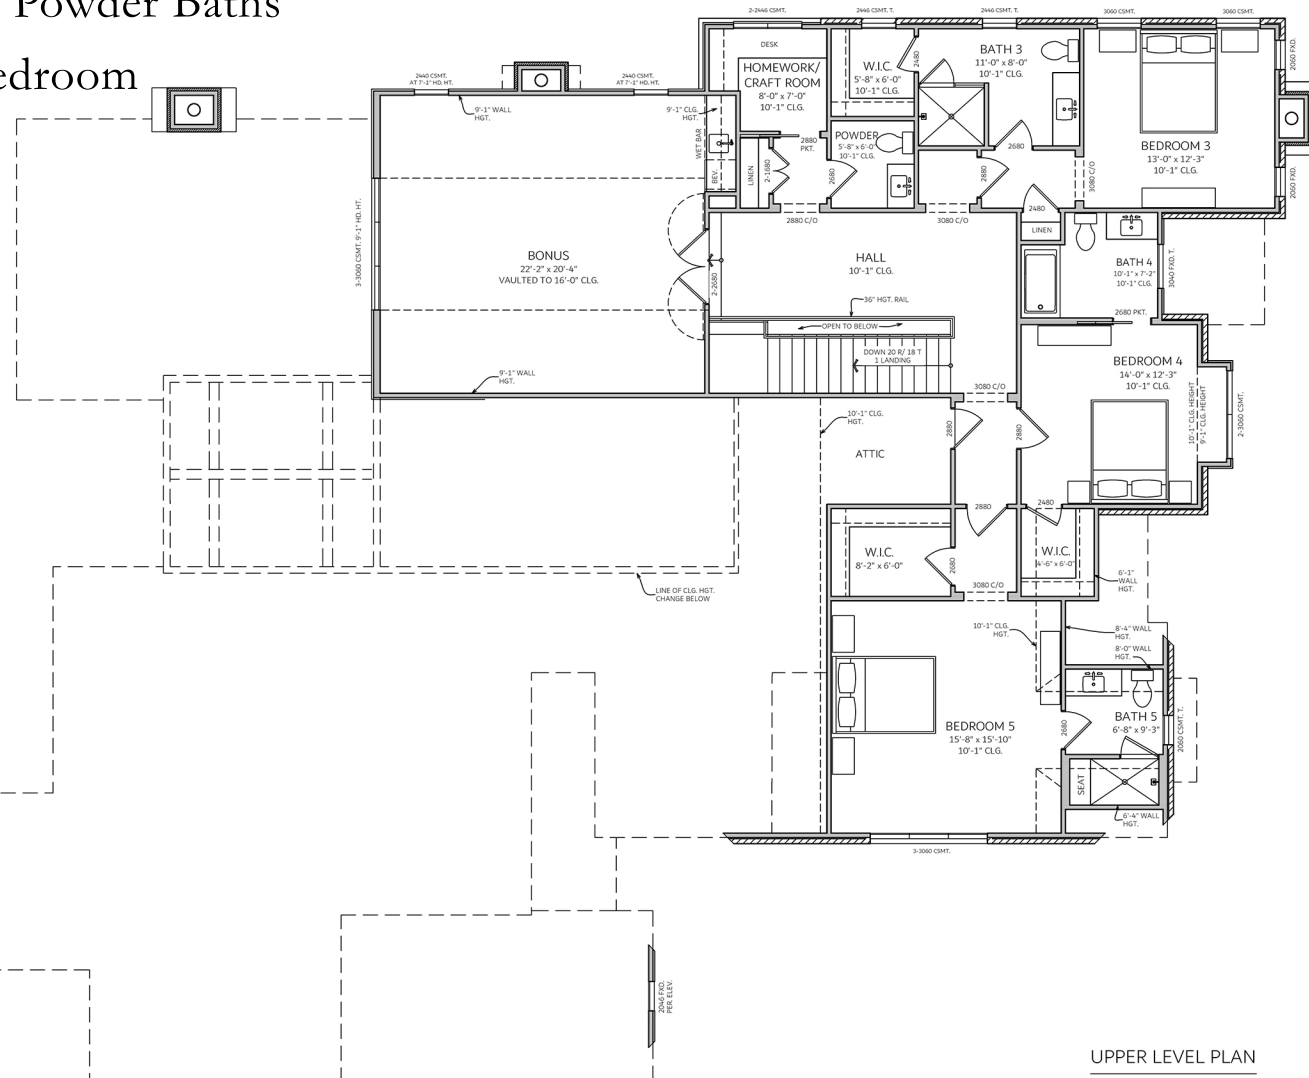

MAIN LEVEL PLAN

9041 PASSIFLORA COURT College Grove, TN 37046

- 5,535 total square footage
- 5 Bedroom, 5 Full & 2 Powder Baths
- Lower level primary bedroom & guest suite
- Open concept living
- Large covered rear porch with fireplace
- 3-car garage

UPPER LEVEL PLAN

Grove Realty, LLC
615-368-3044
Groveliving.com

SCALE 1/4" = 1'-0"