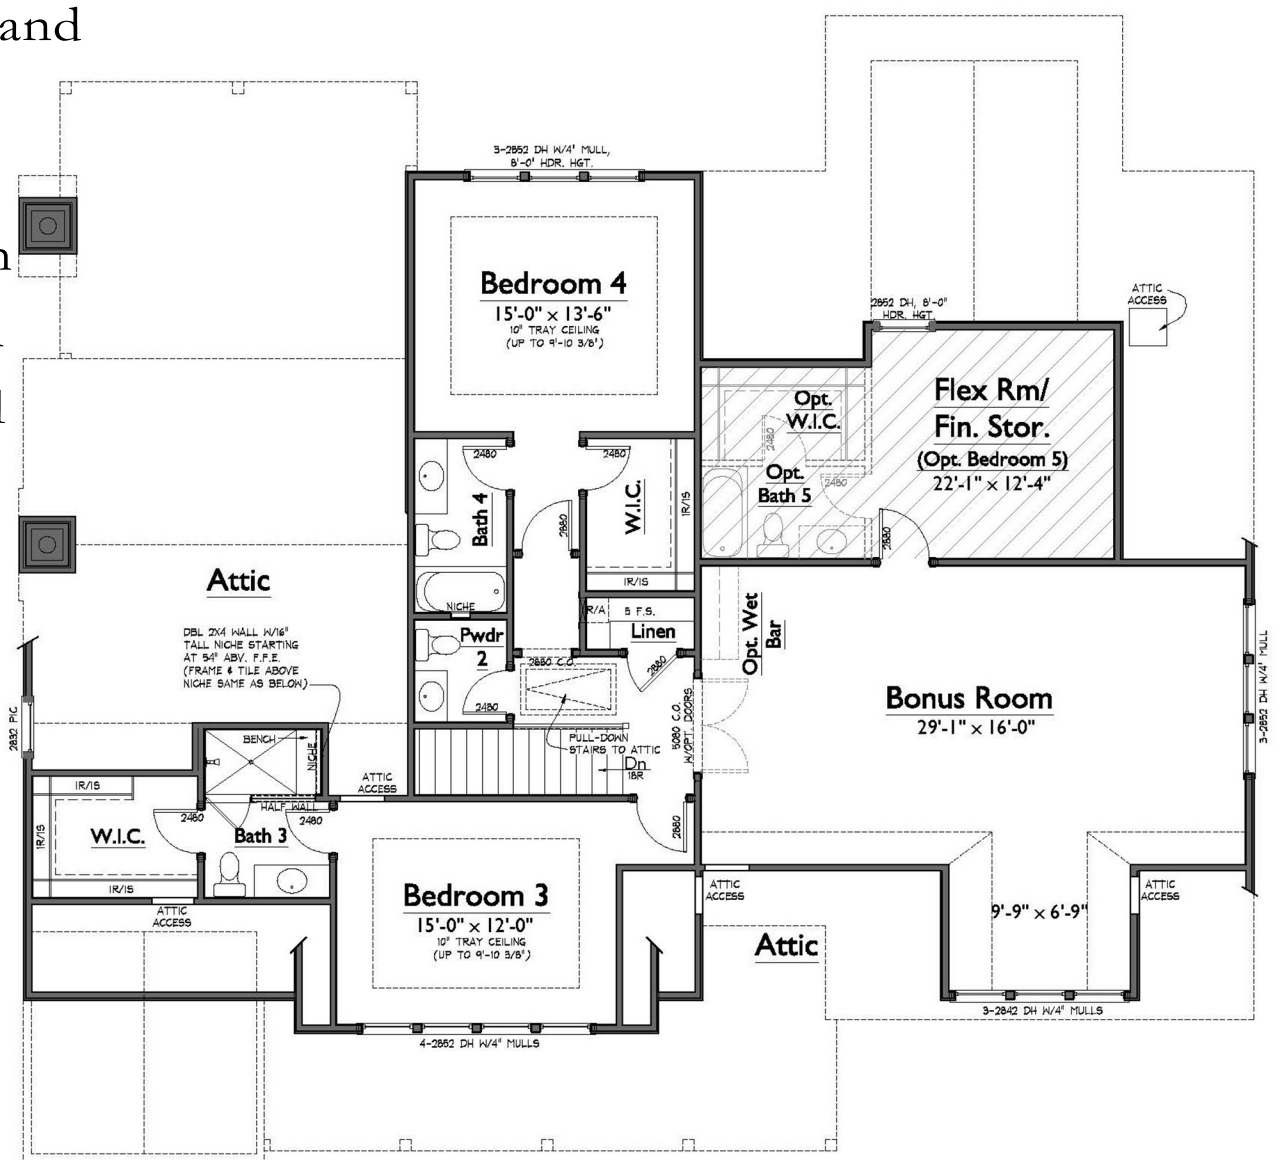

Upper Level

GROVE
Realty

Grove Realty, LLC

615-368-3044

Groveliving.com