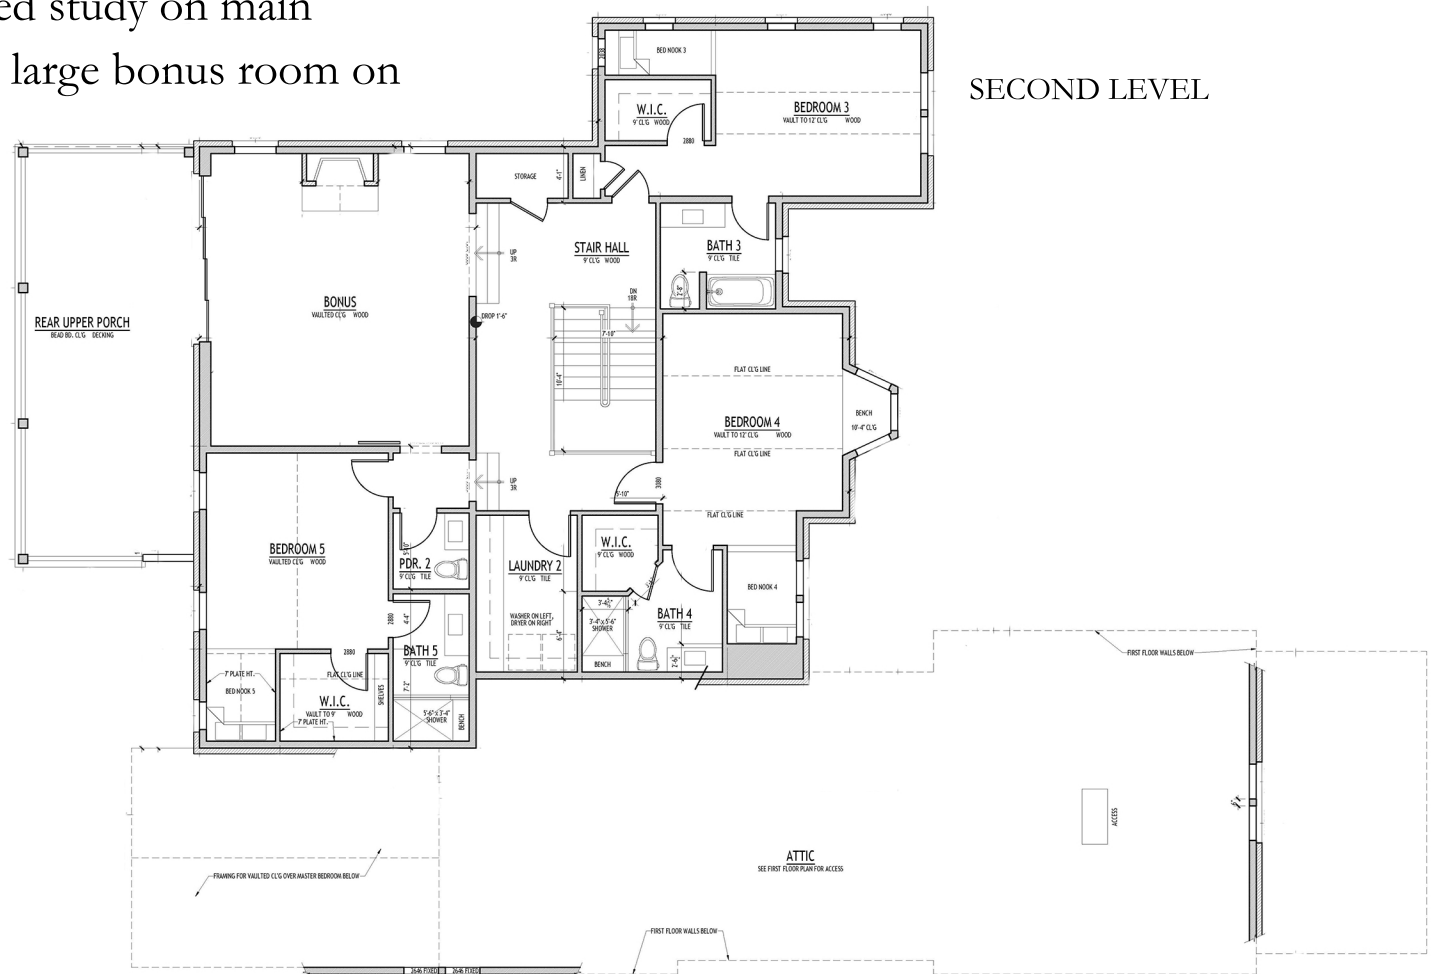

MAIN LEVEL

MOTOR COURT

9013 PASSIFLORA COURT College Grove, TN 37046

- 5,258 total square feet
- 5 bedroom, 5 bath, 2 powder room
- Spacious primary suite plus 2nd bedroom ensuite and dedicated study on main
- Three ensuites and large bonus room on second level