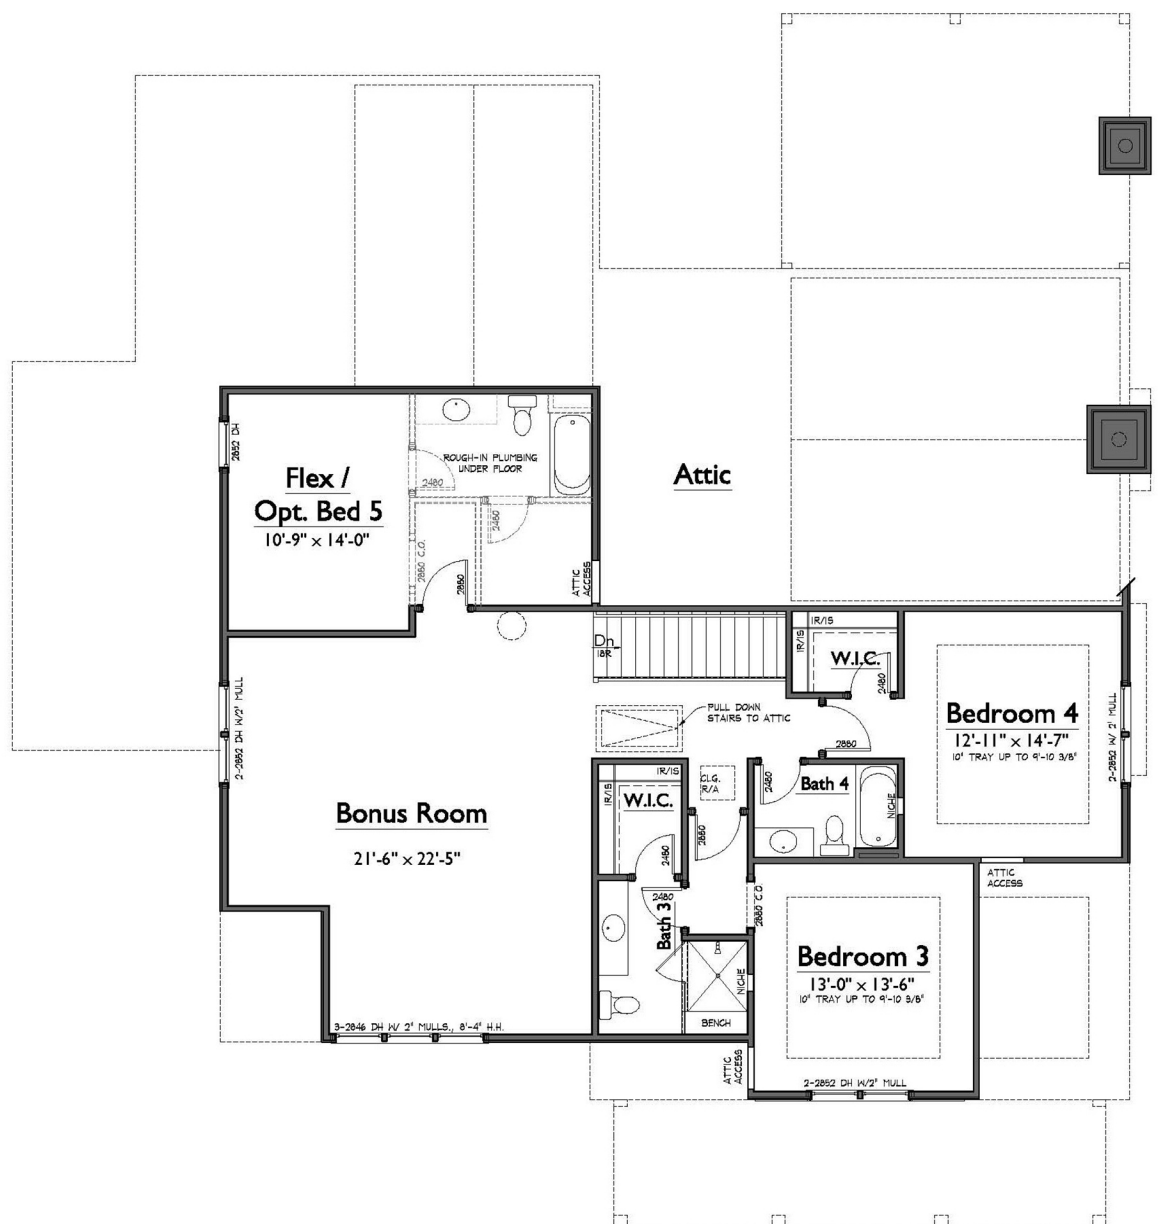

Main Level

8688 BELLADONNA DRIVE
COLLEGE GROVE, TN 37046

Upper Level

- 3,936 total square footage
- 4 bedrooms, 4 full baths and 1 powder bath
- Main Level Owner's Retreat, 2nd Bedroom and Study
- Upper level Bonus Room and Flex space/ Optional 5th Bedroom