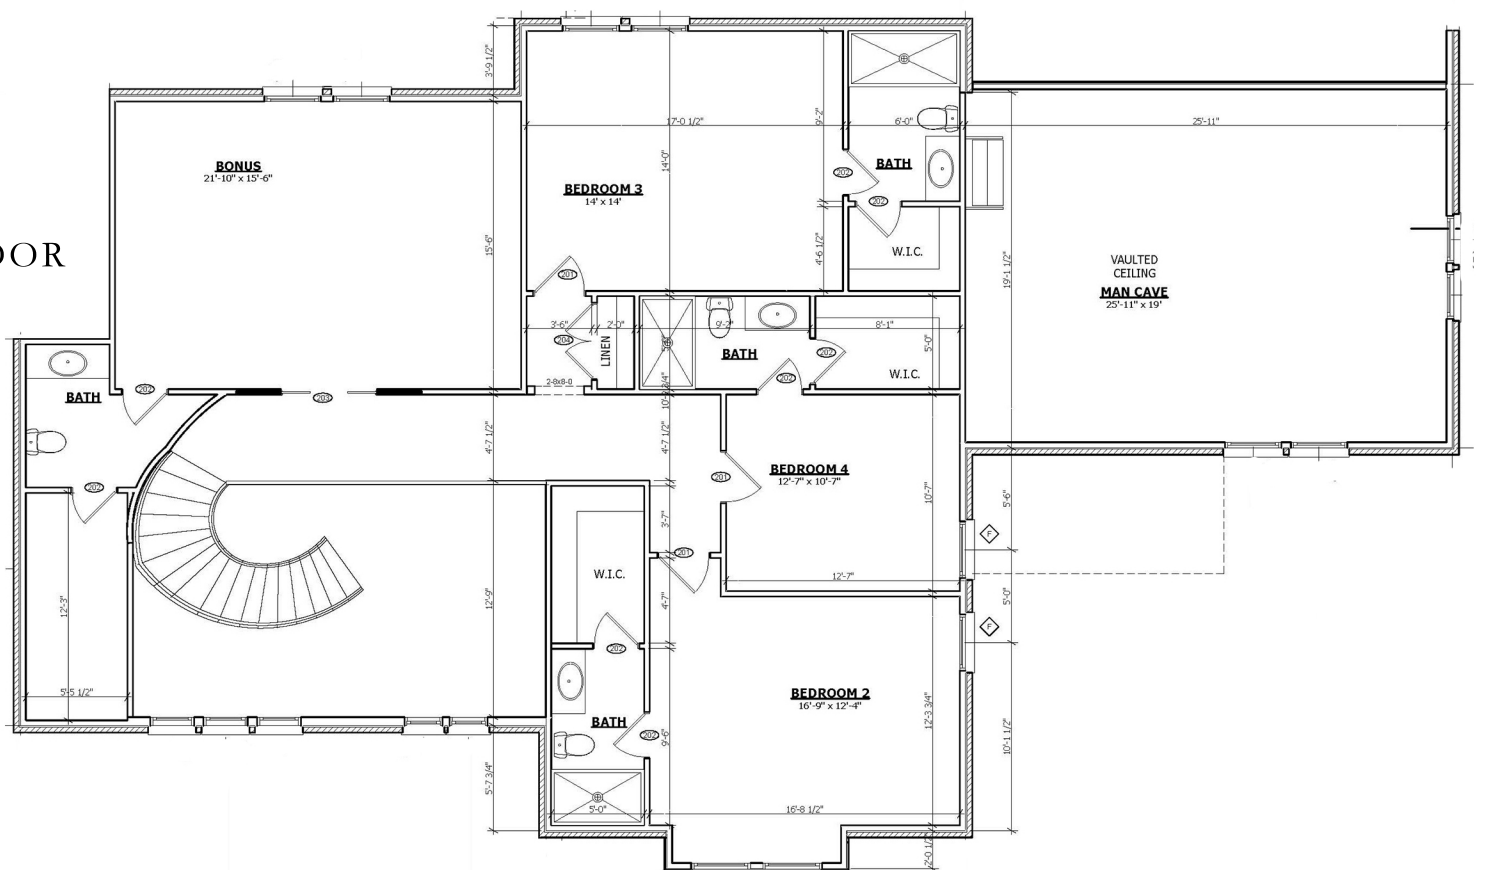

SECOND FLOOR

GROVE
Realty

Grove Realty, LLC
615-368-3044
Groveliving.com