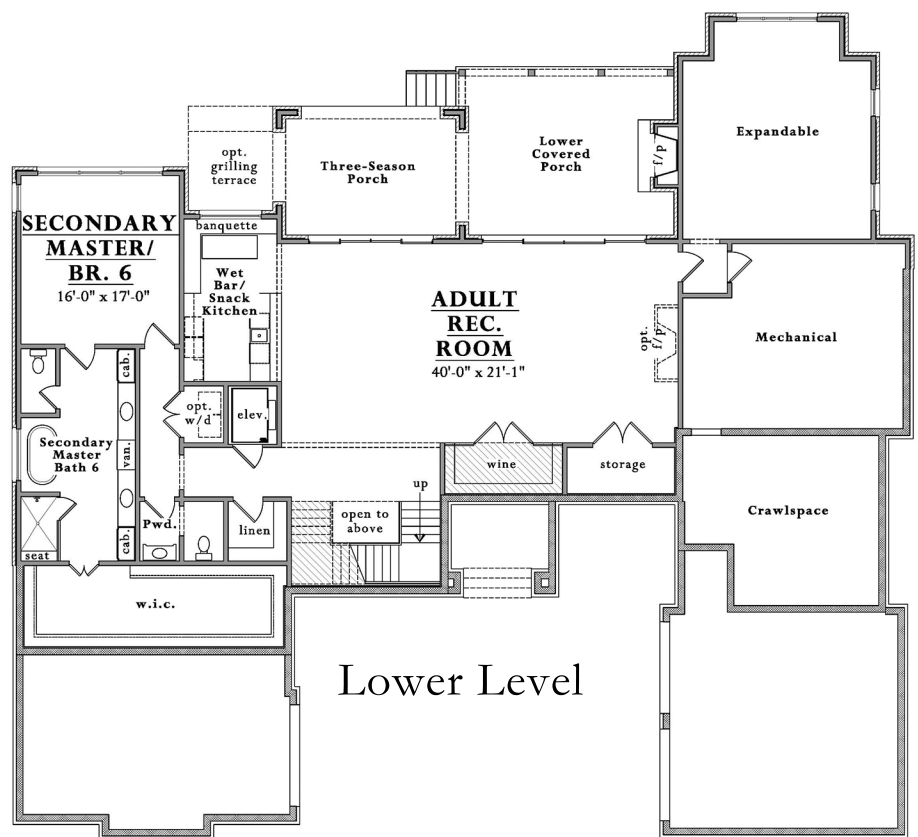

9056 PASSIFLORA COURT
College Grove, TN 37046

- 9,001 total square footage
- 6 bedrooms, 6 full & 3 powder baths
- Located behind the 16th green/hole of the golf course, overlooking a creek, open space & the 17th tee box
- 2nd floor w/ Kid's Den. Lower level w/ 2nd Primary suite (BR6), Rec Room, Wet bar, Wine Cellar and storage.
- Perfect home for entertaining