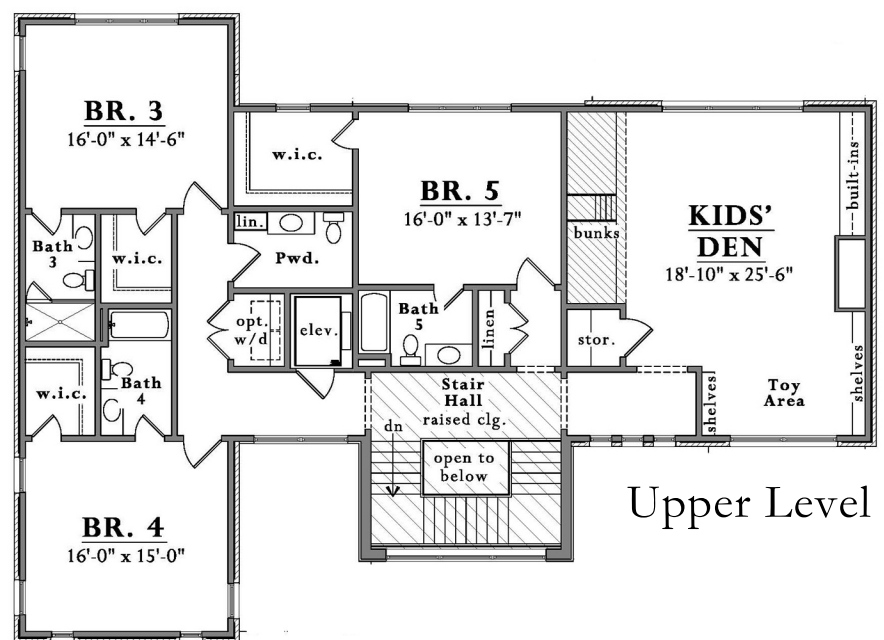

9056 PASSIFLORA COURT
College Grove, TN 37046

- 9,001 total square footage
- 6 bedrooms, 6 full & 3 powder baths
- Located behind the 16th green/hole of the golf course, overlooking a creek, open space & the 17th tee box
- 2nd floor w/ Kid's Den. Lower level w/ 2nd Primary suite (BR6), Rec Room, Wet bar, Wine Cellar and storage.
- Perfect home for entertaining