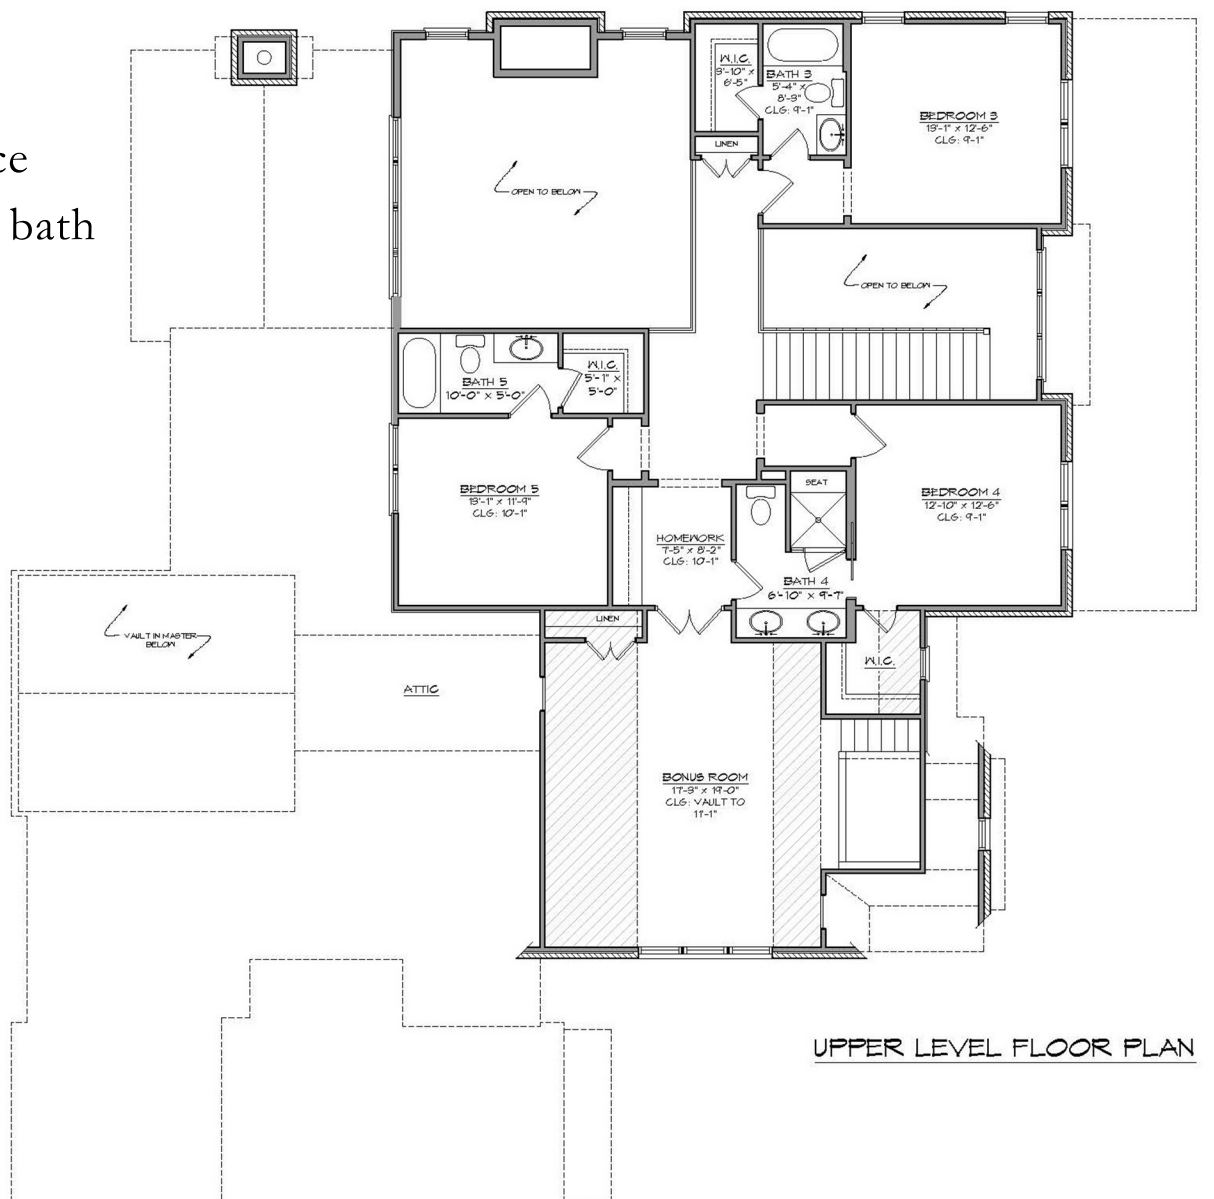

9017 PASSIFLORA COURT College Grove, TN 37046

- 4,240 total square footage
- First level main bedroom and guest suite/study, plus flex space
- 5 bedrooms, 5 full & 1 powder bath
- Bonus room with bunks
- Two covered porches