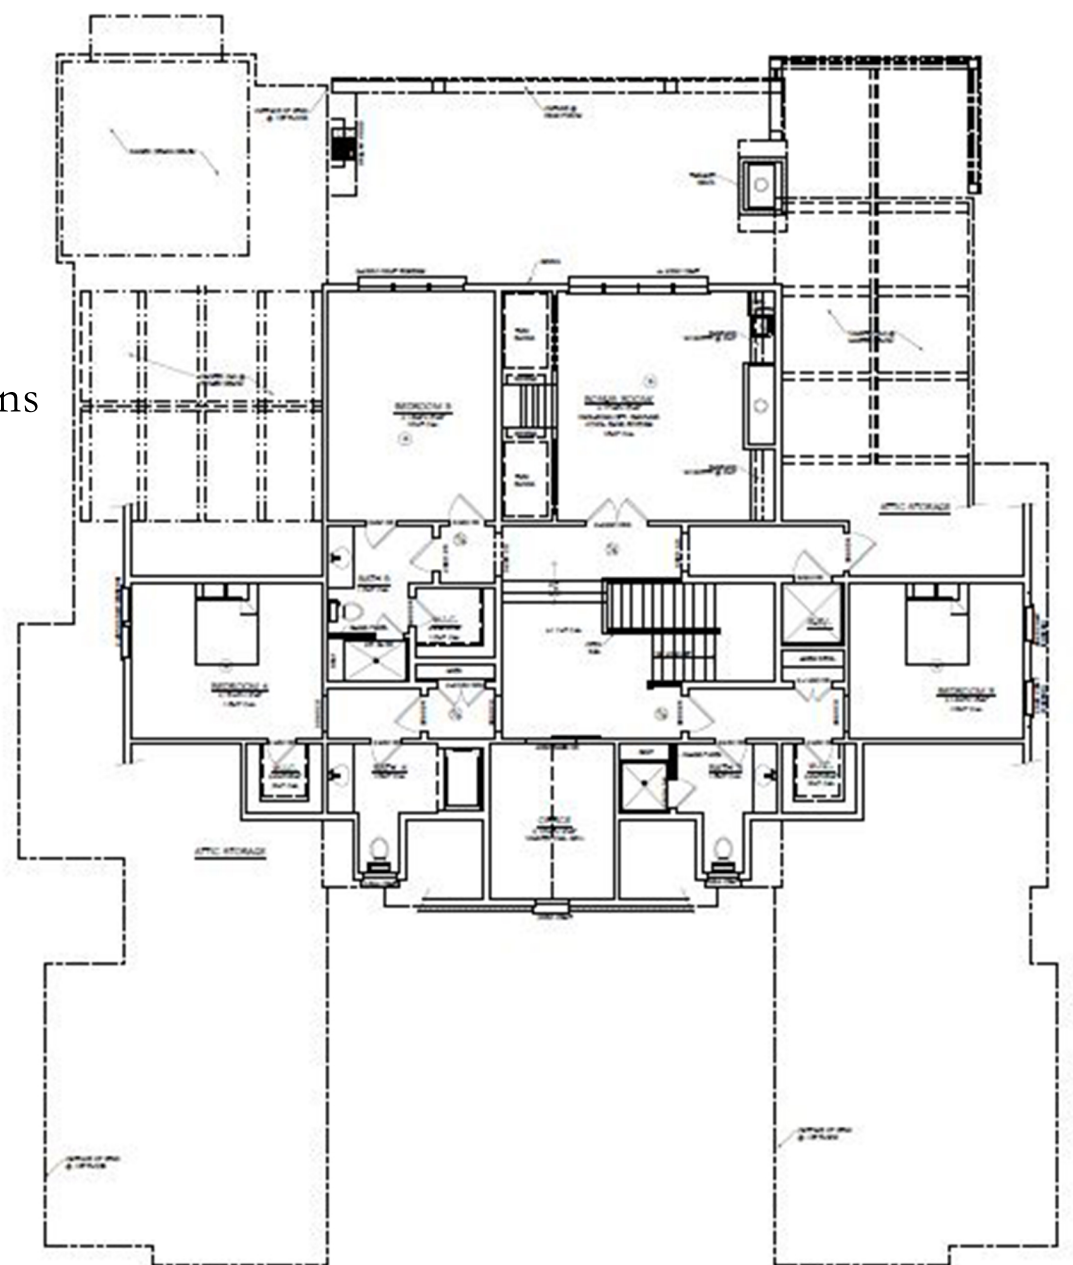

9108 JOINER CREEK COURT College Grove, TN 37046

- 6,662 total square footage
- 5 bedrooms | 6 full baths
- Main level primary bedroom, guest suite, study, laundry/craft room and game room with built-in bar that opens backyard entertainment area
- Backyard oasis features fireplace, built-in BBQ grill, pool and hot tub
- Upper level includes 3 ensuite bedrooms, plus a bonus room and 2nd office space