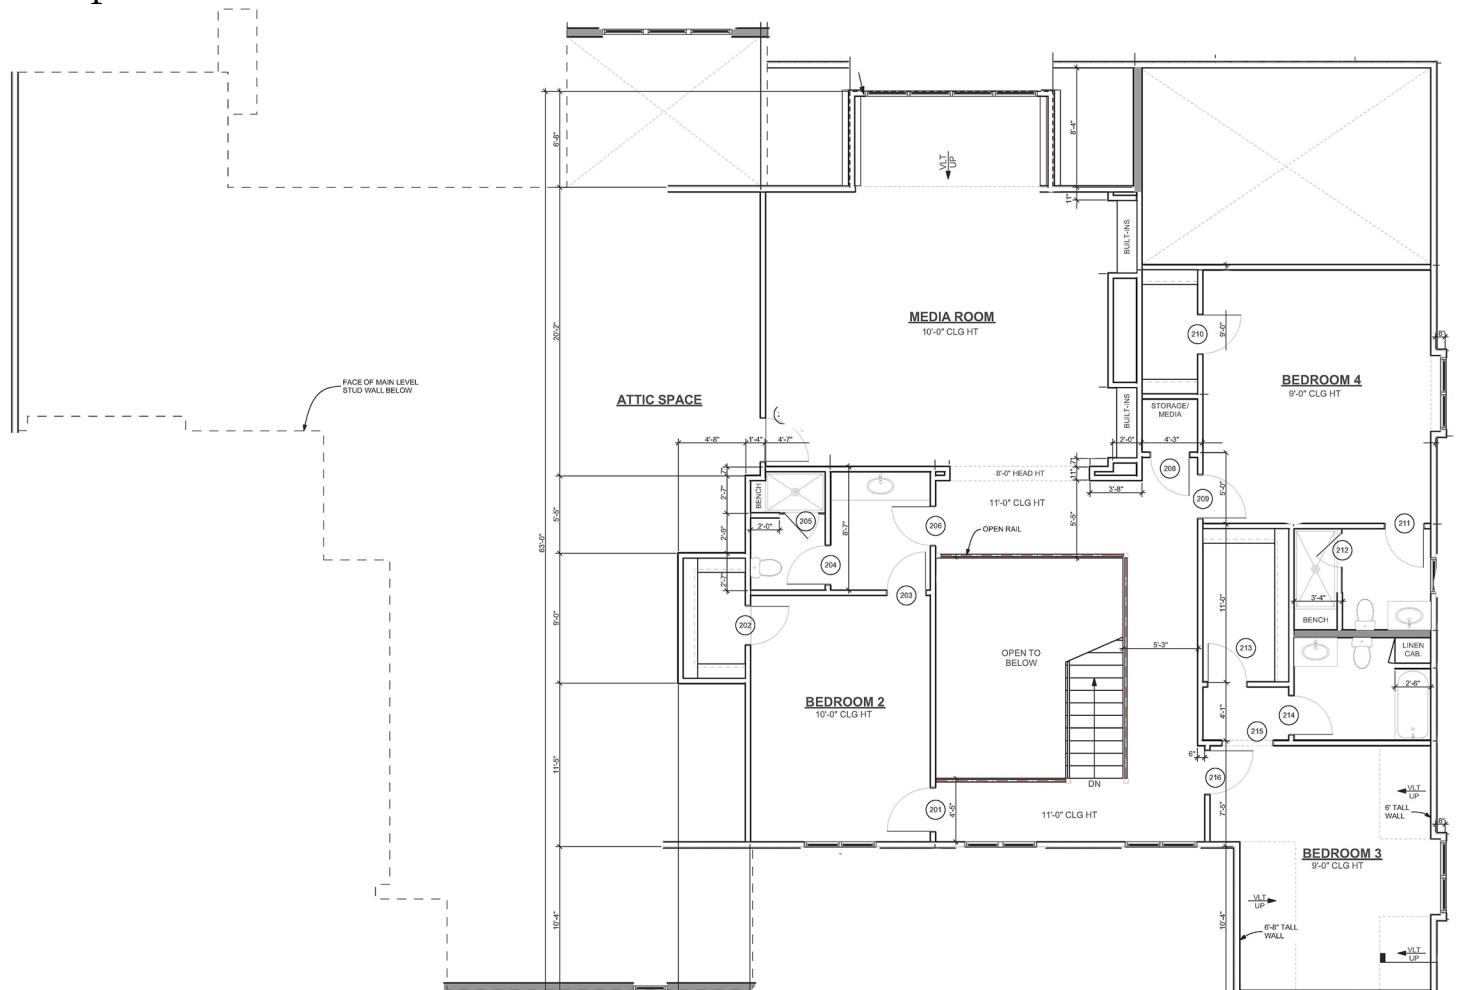

8720 WOLFSBANE LANE College Grove, TN 37046

- 5,657 total square footage
- 5 bedrooms, 5 full baths
- 5th bedroom optional main floor study
- Three large covered porches, front and rear

GROVE
Realty

Grove Realty, LLC
615-368-3044
Groveliving.com