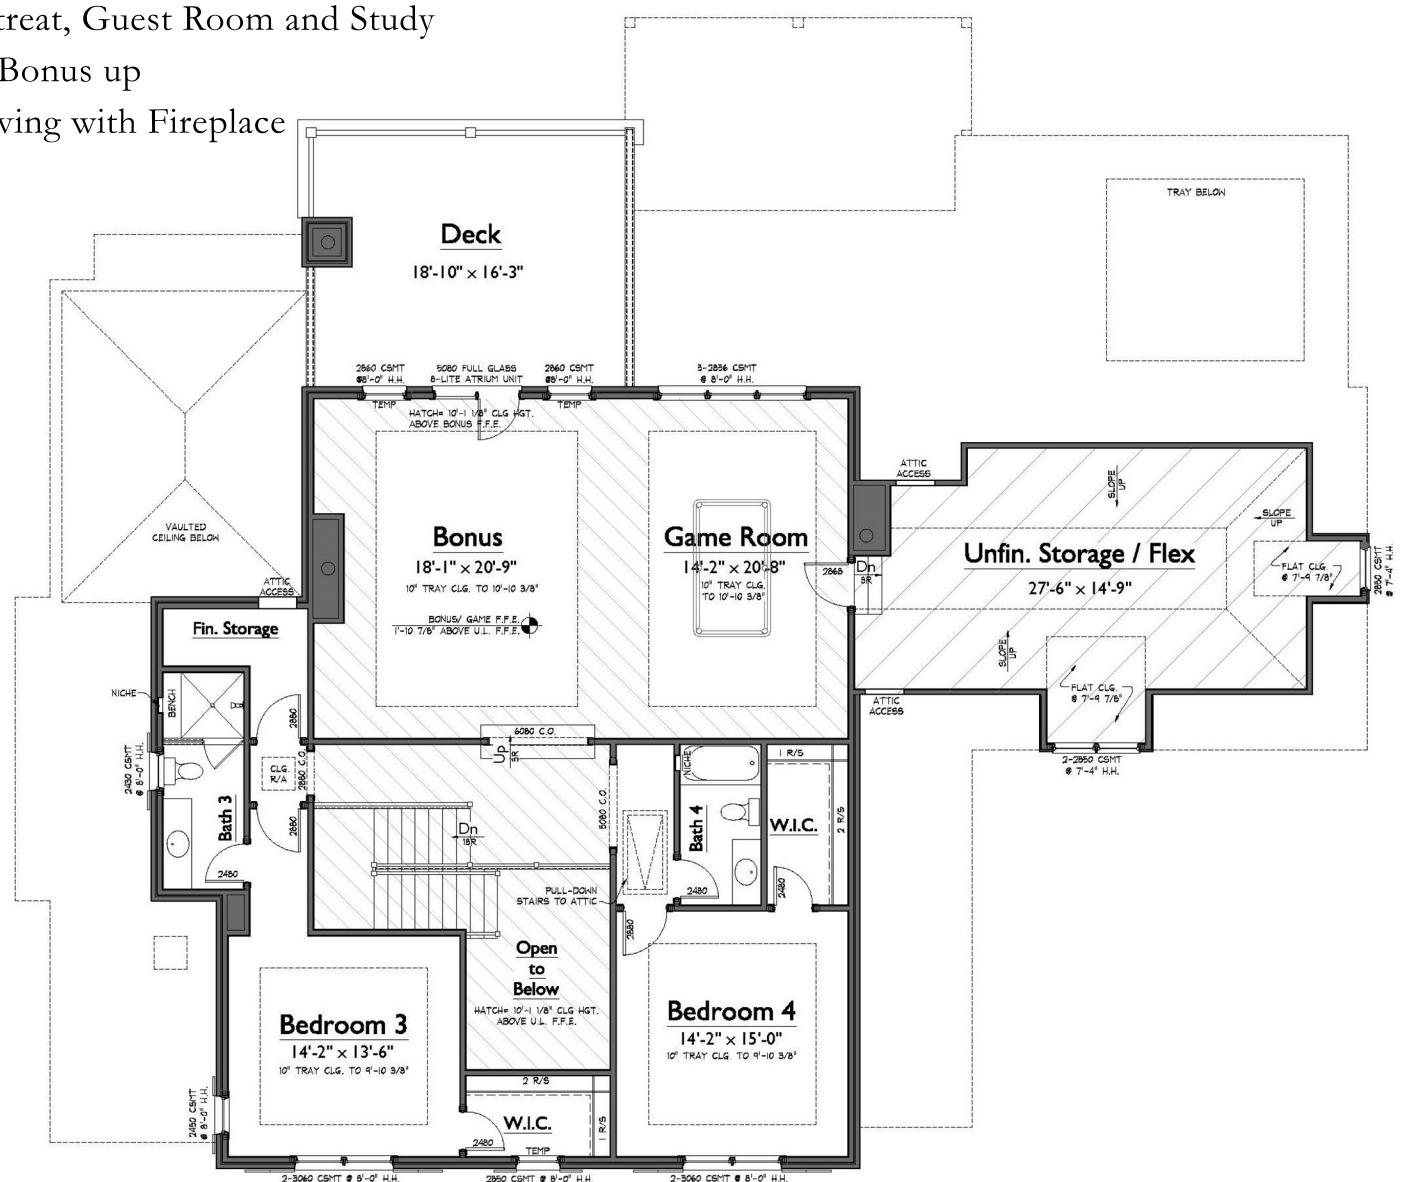

## 9217 JOINER CREEK ROAD

- 4,731 total square feet
- Open living Kitchen, Dining and Great Room
- Main level Master Suite Retreat, Guest Room and Study
- Two Bedrooms Suites and Bonus up
- Large Covered Outdoor Living with Fireplace
- 3 Car Split Garage