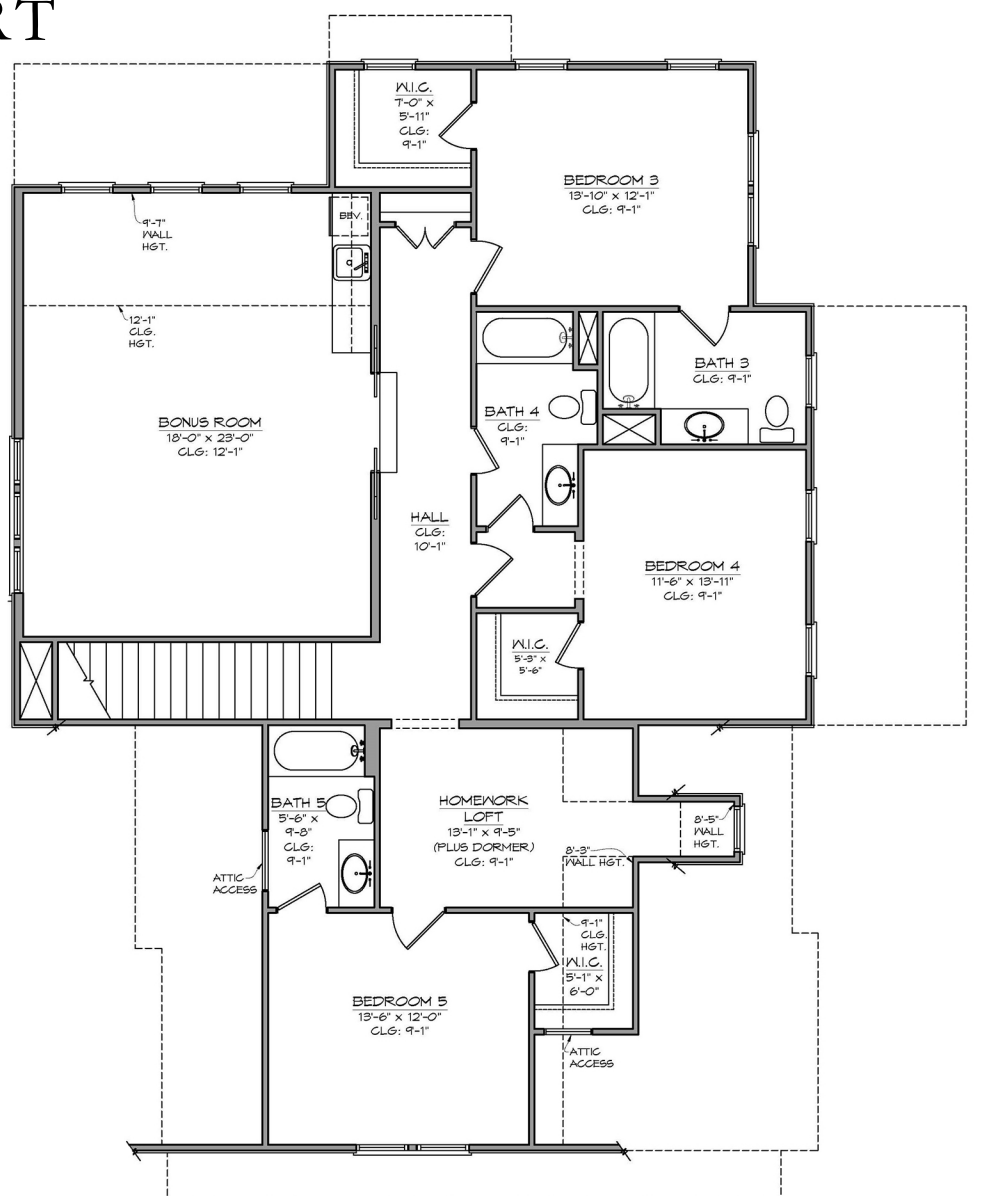

MAIN LEVEL FLOOR PLAN

9105 JOINER CREEK COURT College Grove, TN 37046

- 4,544 total square footage
- 5 bedrooms, 5 full, 1 partial bath
- Large main level master retreat
- Open concept kitchen/ living area
- Bonus room up plus homework loft
- Rear covered porch with fireplace

UPPER LEVEL FLOOR PLAN

GROVE
Realty

Grove Realty, LLC

615-368-3044

Groveliving.com