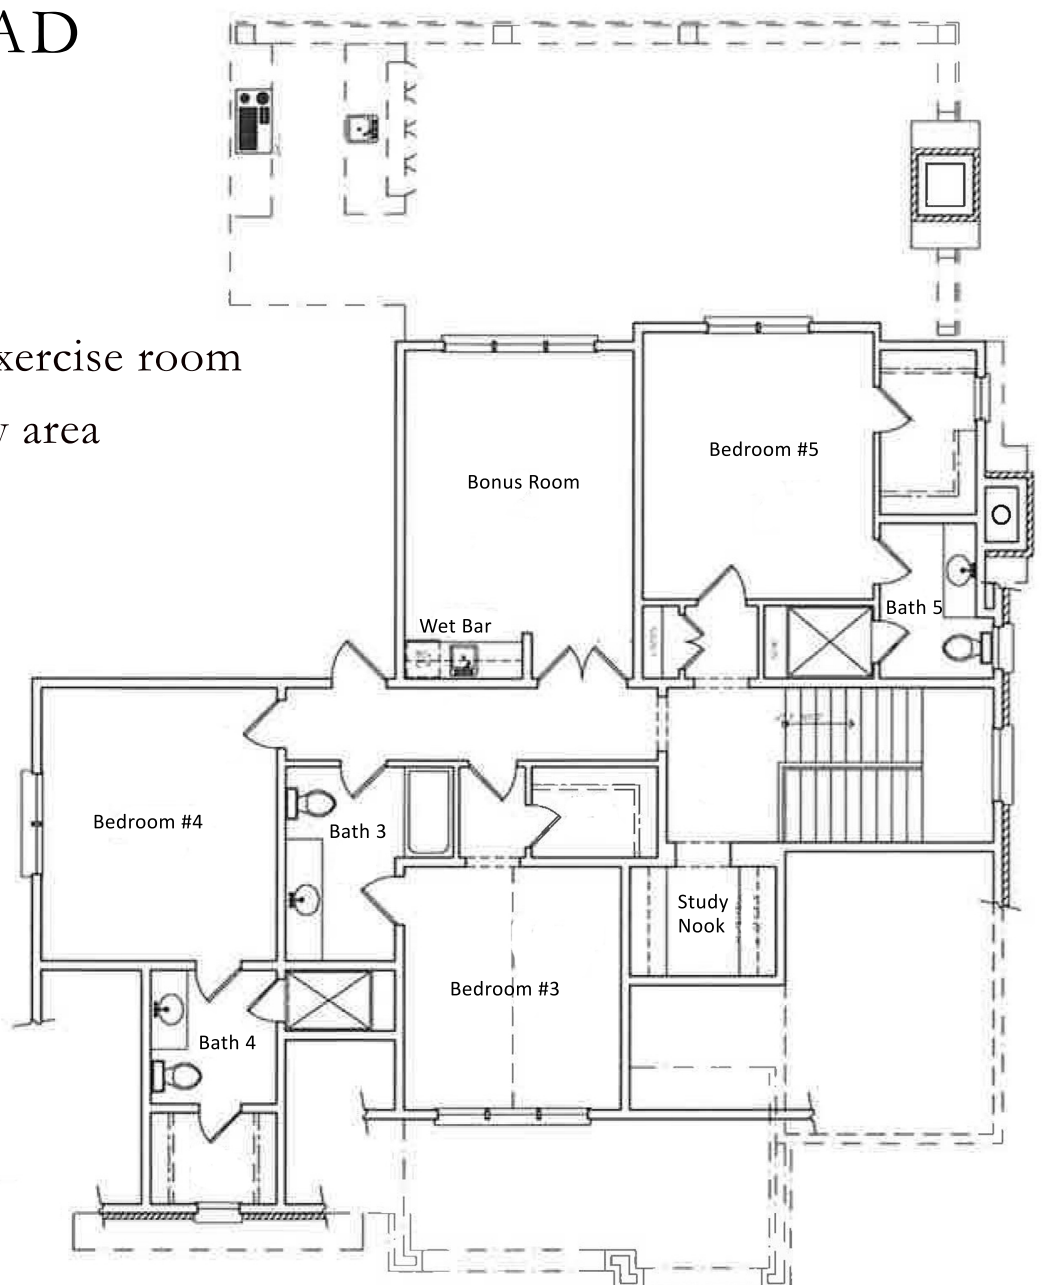

## 9216 JOINER CREEK ROAD College Grove, TN 37046

- 4,875 total square footage
- 5 bedrooms, 5 full, 1 partial bath
- Large main level master retreat with exercise room
- Open concept kitchen/ dining/ family area
- Bonus room up plus study nook
- Rear covered porch with fireplace